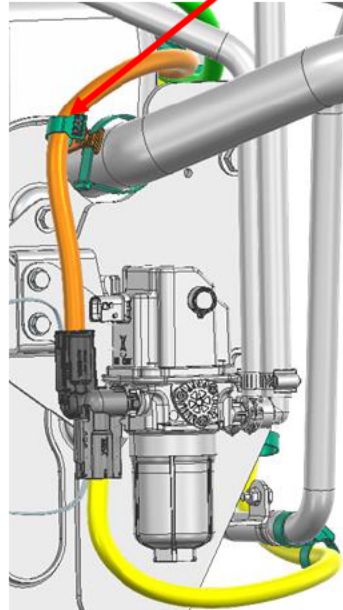

SS 581860 FCCC 15 Gallon DEF Header Service Replacement Additional Parts (299)

Applicable Vehicles

FCCC XC rear engine chassis.

Symptoms

15 Gallon DEF Tank Header failure.

Issue

Original SSI DEF Header, which has been discontinued, has failed and needs to be replaced. Replacement KUS DEF header must be used as replacement, but MAY require additional parts and re routing of DEF Coolant lines and DEF lines to the new KUS DEF header 04 37616 000.

23V
002

23W
006

X2

TYPE 3

 Required parts to KUS

DEF SYSTEM		SSI			KUS		
MOD	DESCRIPTION	ITEM NUMBER	ITEM	QTY	ITEM NUMBER	ITEM	QTY
23U	BILL	-	23U-C06202	-	-	23U-C06254	-
	PARTS	001	A04-36022-000	1	001	A04-37438-000	1
23V	BILL	-	23V-C05540	-	-	23V-C05571	-
	INSTALL	-	D04-35789-000	-	-	D04-37533-000	-
	PARTS	002	04-34462-000	1	002	48-00081-062	3FT
23W	BILL	-	23W-C00392	-	-	23W-C14105	-
	INSTALL	-	D04-35683-000	-	-	D04-37551-000	-
	PARTS	013	23-09796-629	10	013	48-25131-001	7.5IN
		012	23-12886-001	2	004	-	-
		-	-	-	006	23-13746-000	6
014		48-25131-001	7.5IN	-	-	-	