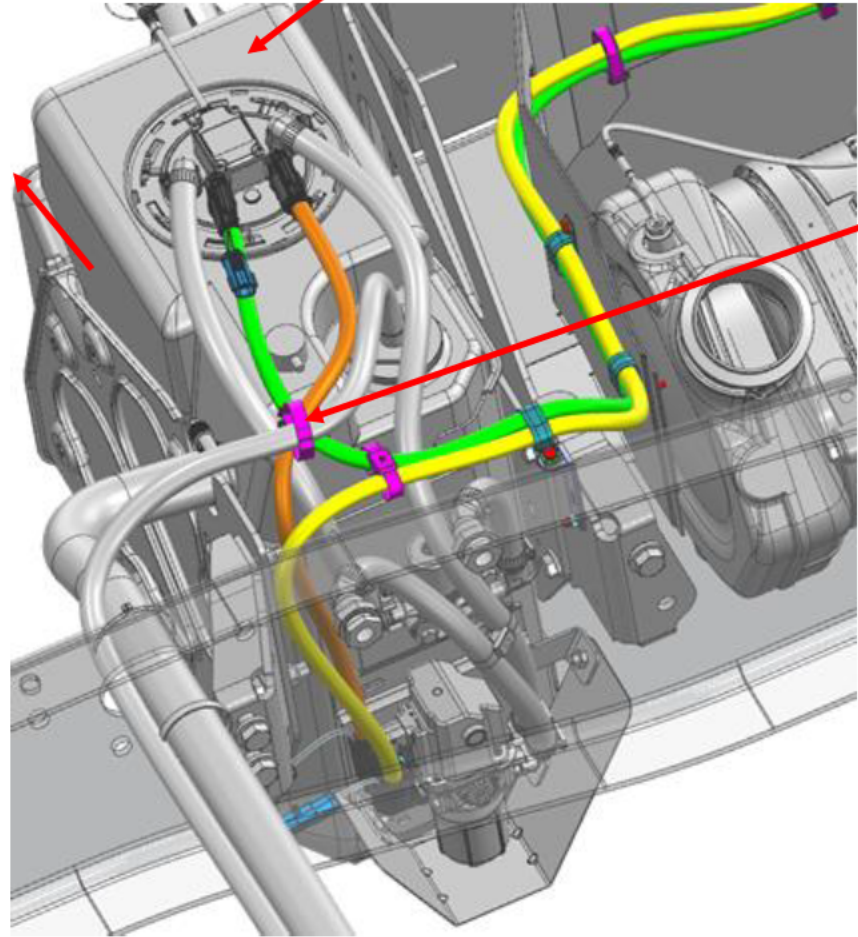

KUS

23U
001

23W
005 X2
014