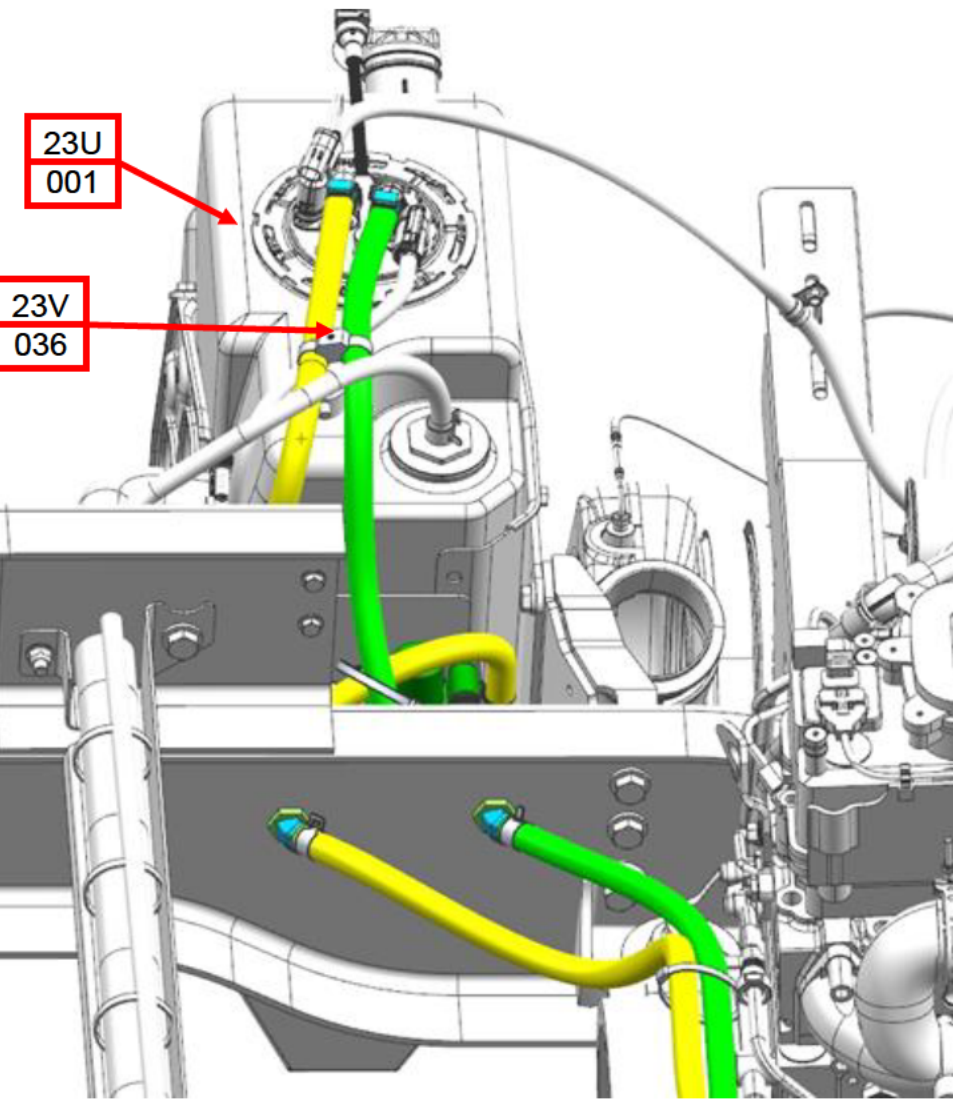

SS 581860 FCCC 15 Gallon DEF Header Service Replacement Additional Parts (299)

Applicable Vehicles

FCCC XC rear engine chassis.

Symptoms

15 Gallon DEF Tank Header failure.

Issue

Original SSI DEF Header, which has been discontinued, has failed and needs to be replaced. Replacement KUS DEF header must be used as replacement, but MAY require additional parts and re routing of DEF Coolant lines and DEF lines to the new KUS DEF header 04 37616 000.

TYPE 1

SSI

KUS

TYPE 1

 Required parts to KUS

DEF SYSTEM		SSI			KUS		
MOD	DESCRIPTION	ITEM NUMBER	ITEM	QTY	ITEM NUMBER	ITEM	QTY
23U	BILL	-	23U-C06200	-	*	23U-C06252	-
	PARTS	001	A04-36022-000	1	001	A04-37438-000	1
23V	BILL	-	23V-C05538	-	-	23V-C05570	-
	INSTALL	-	D04-35710-000	-	-	D04-37532-000	-
	PARTS	036	TYCDCT110HIR	1	-	-	-
23W	BILL	-	23W-C00372	-	-	23W-C14100	-
	INSTALL	-	D04-35626-000	-	-	D04-37545-000	-
	PARTS	-	-	-	017	23-12886-001	2
		-	-	-	-	007	23-12886-001