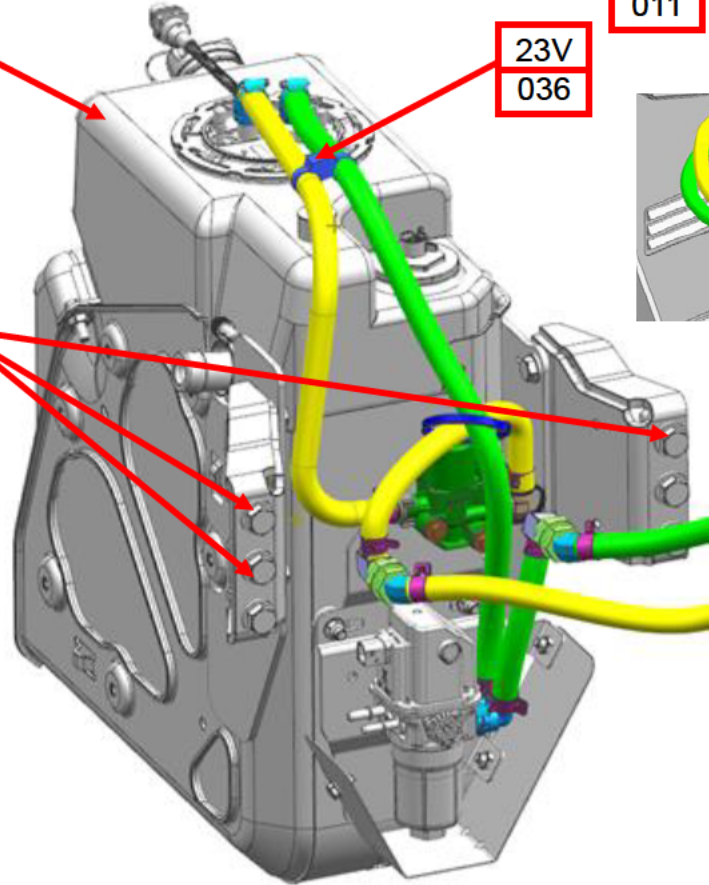

23U
027

23W
007