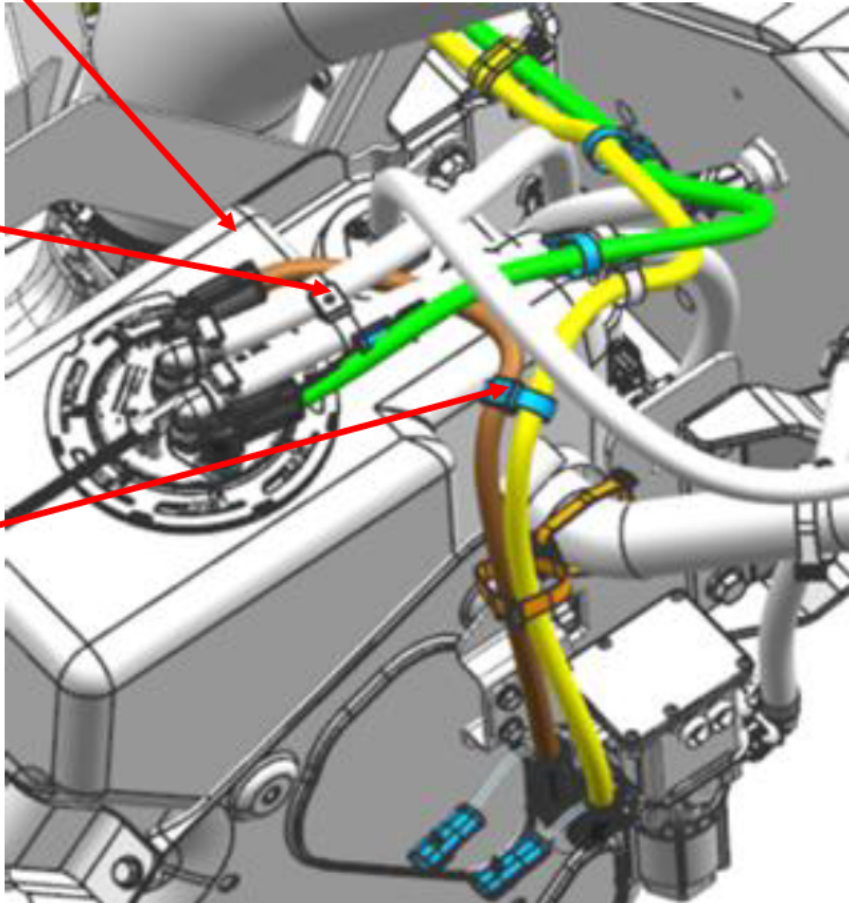

TYPE 10

SSI

23U
001

23V
007

23W
005