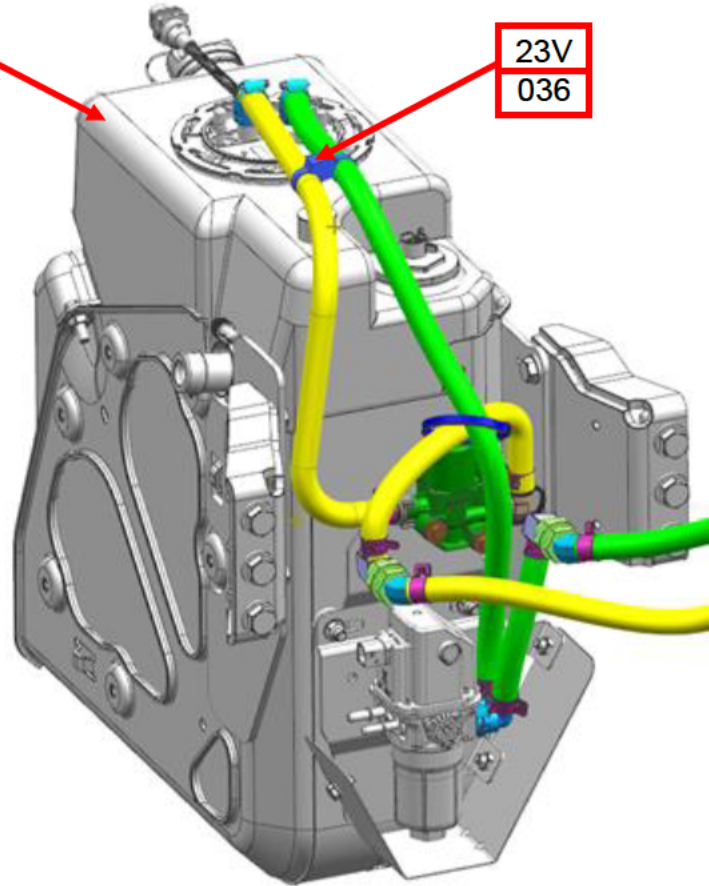

TYPE 12

SSI

23U
001

23V
036