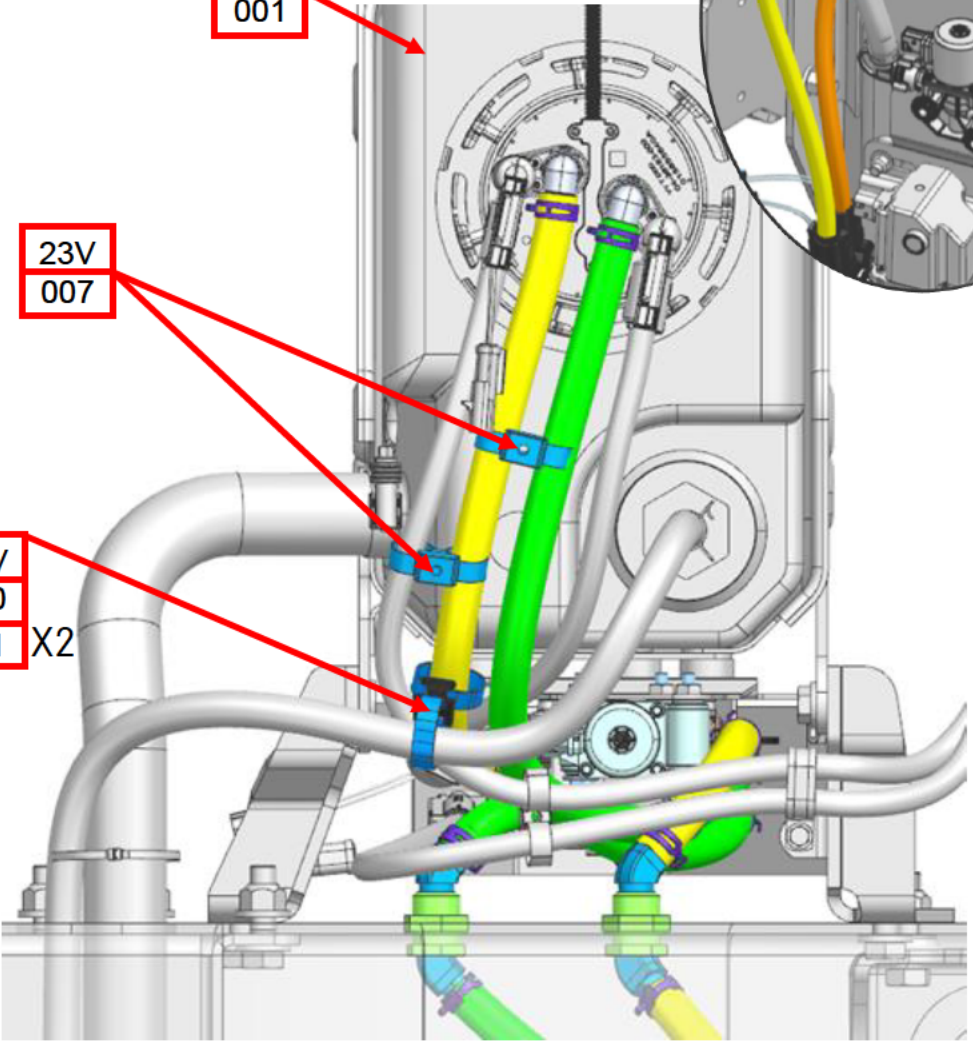

23U
001

23W
007

23V
007

23V
010
011 X2