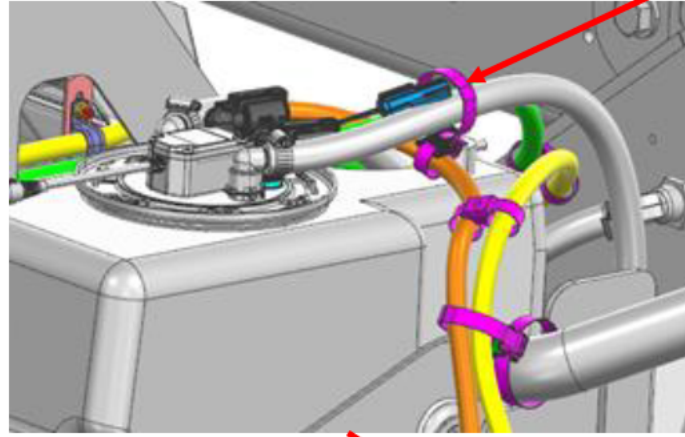

TYPE 6

SSI

23U
001

23V
007

23W
005