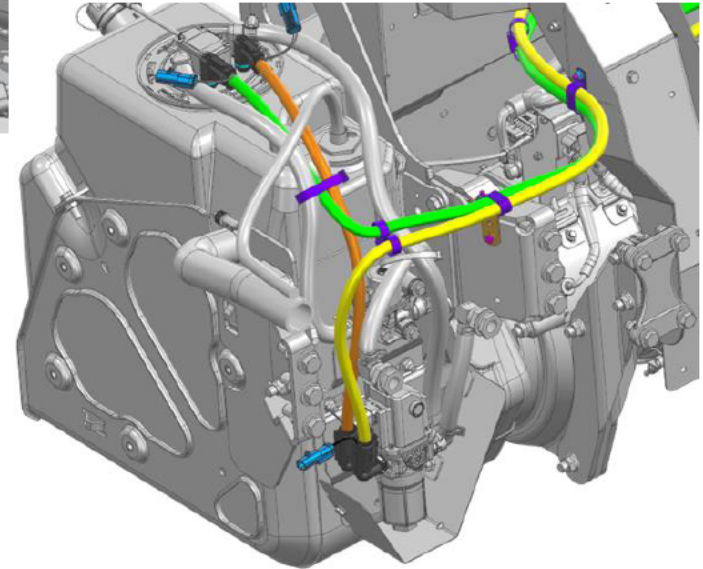

TYPE 12

SSI

23U
001

23V
036

KUS

23U
001