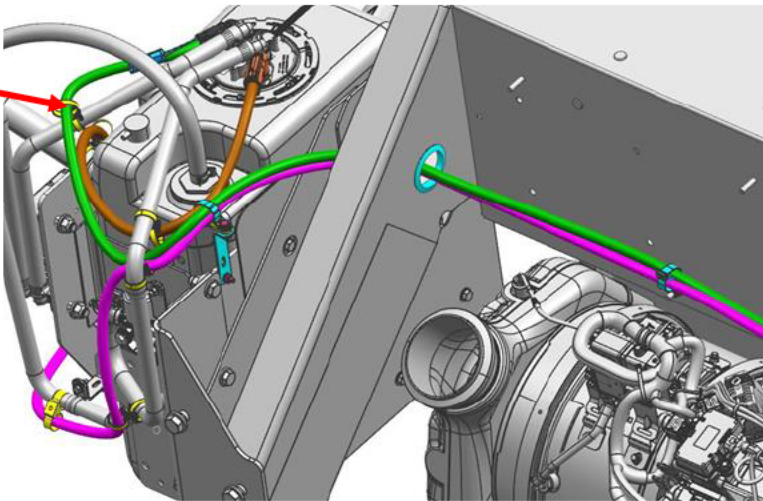

23W
012

013 X2