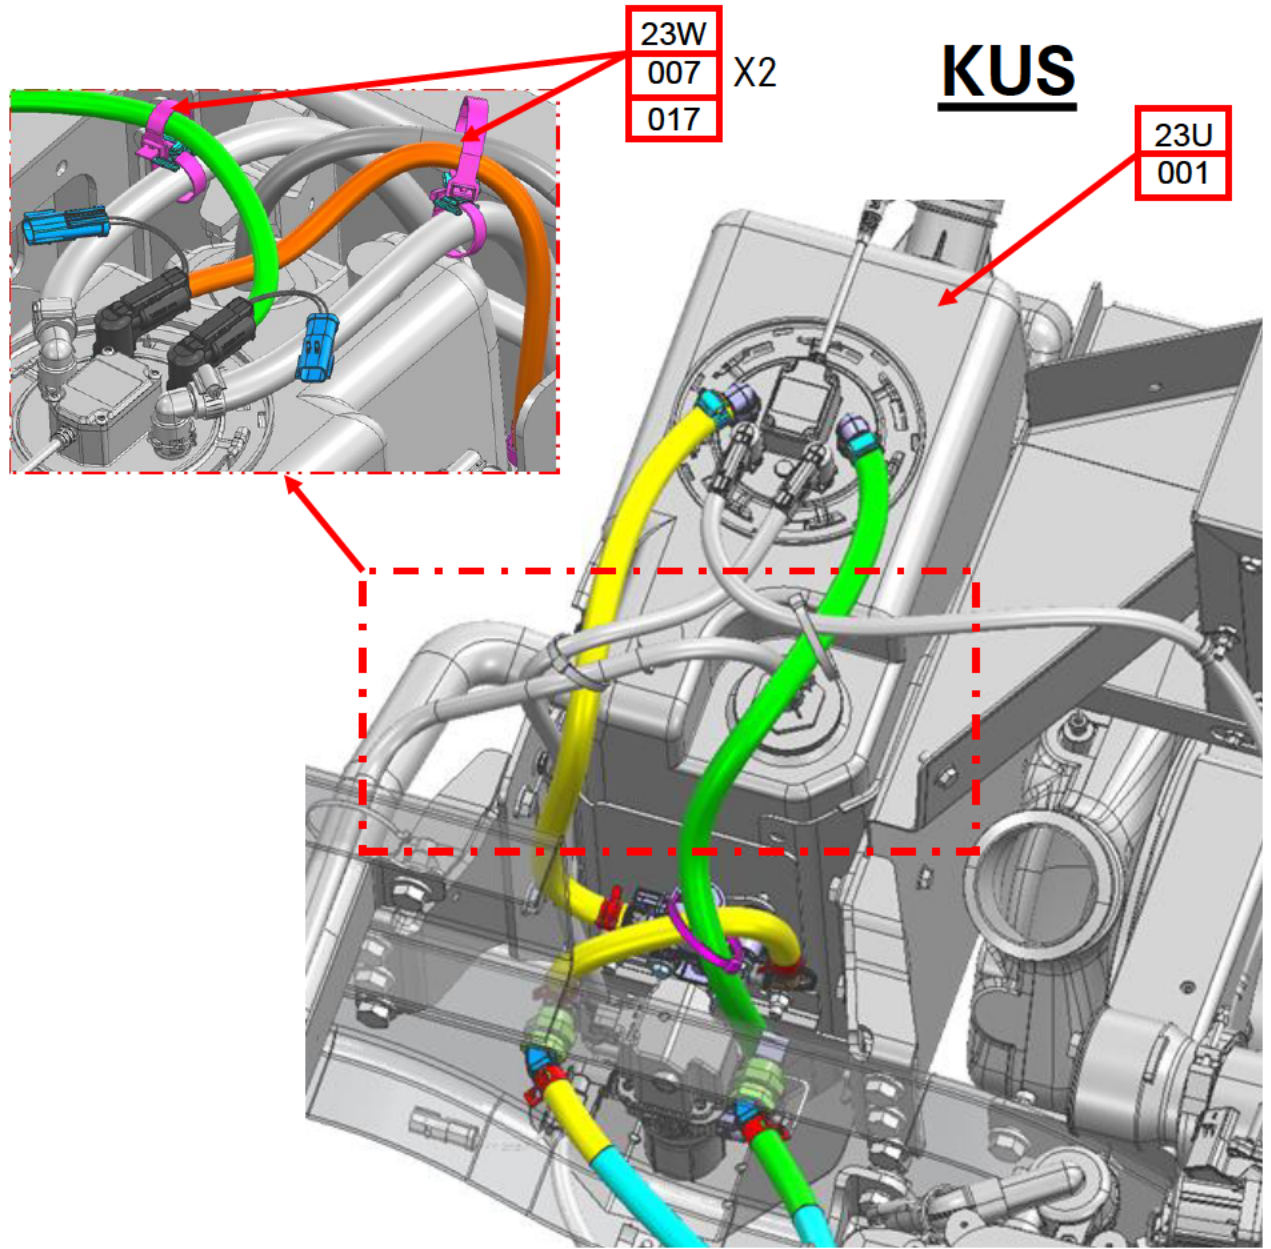

SS 581860 FCCC 15 Gallon DEF Header Service Replacement Additional Parts (299)

Applicable Vehicles

FCCC XC rear engine chassis.

Symptoms

15 Gallon DEF Tank Header failure.

Issue

Original SSI DEF Header, which has been discontinued, has failed and needs to be replaced. Replacement KUS DEF header must be used as replacement, but MAY require additional parts and re routing of DEF Coolant lines and DEF lines to the new KUS DEF header 04 37616 000.

TYPE 1

SSI

KUS

TYPE 1

 Required parts to KUS

DEF SYSTEM		SSI			KUS		
MOD	DESCRIPTION	ITEM NUMBER	ITEM	QTY	ITEM NUMBER	ITEM	QTY
23U	BILL	-	23U-C06200	-	*	23U-C06252	-
	PARTS	001	A04-36022-000	1	001	A04-37438-000	1
23V	BILL	-	23V-C05538	-	-	23V-C05570	-
	INSTALL	-	D04-35710-000	-	-	D04-37532-000	-
	PARTS	036	TYCDCT110HIR	1	-	-	-
23W	BILL	-	23W-C00372	-	-	23W-C14100	-
	INSTALL	-	D04-35626-000	-	-	D04-37545-000	-
	PARTS	-	-	-	017	23-12886-001	2
		-	-	-	-	007	23-12886-001

TYPE 2

SSI

23W
014 X2
004

KUS

TYPE 2

 Required parts to KUS

DEF SYSTEM		SSI			KUS		
MOD	DESCRIPTION	ITEM NUMBER	ITEM	QTY	ITEM NUMBER	ITEM	QTY
23U	BILL	-	23U-C06201	-	-	23U-C06253	-
	PARTS	001	A04-36022-000	1	001	A04-37438-000	1
23V	BILL	-	23V-C05532	-	-	23V-C05569	-
	INSTALL	-	D04-35709-000	-	-	D04-37531-000	-
	PARTS	007	TYCDCT110HIR	1	-	-	-
23W	BILL	-	23W-C00385	-	-	23W-C14104	-
	INSTALL	-	D04-35665-000	-	-	D04-37550-000	-
	PARTS	-	-	-	014	23-09796-509	2
		-	-	-	004	23-12886-001	1