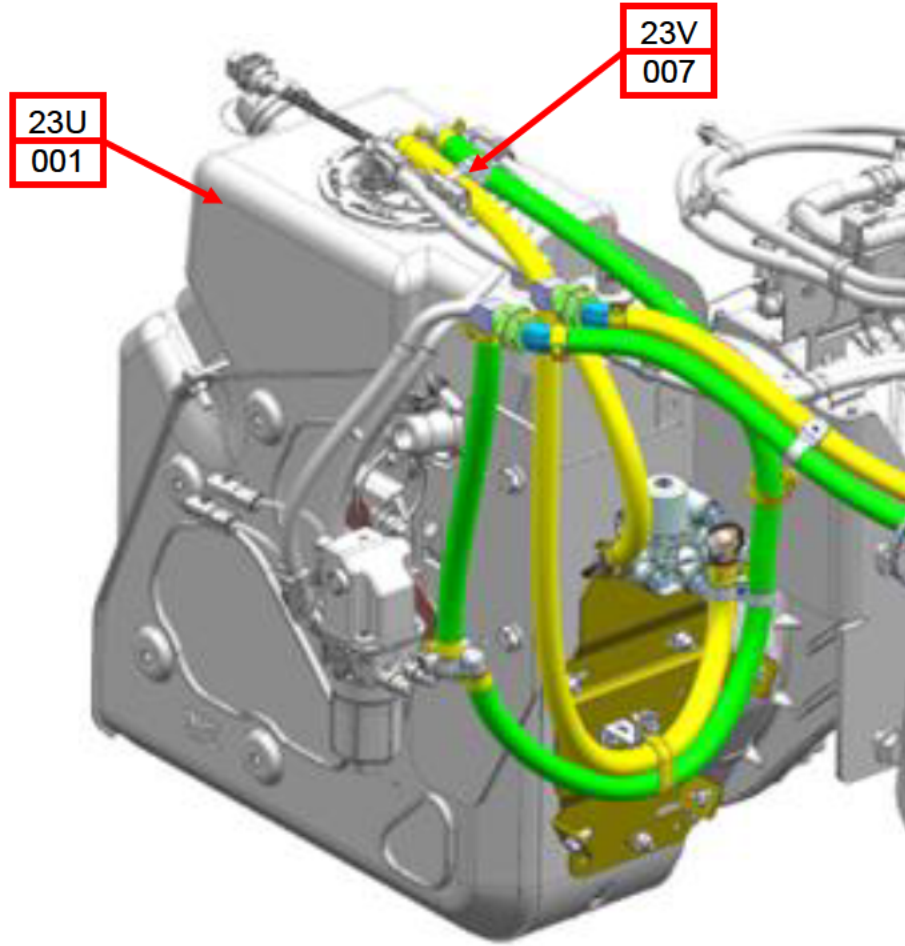

TYPE 2

SSI

23W
014 X2
004

KUS