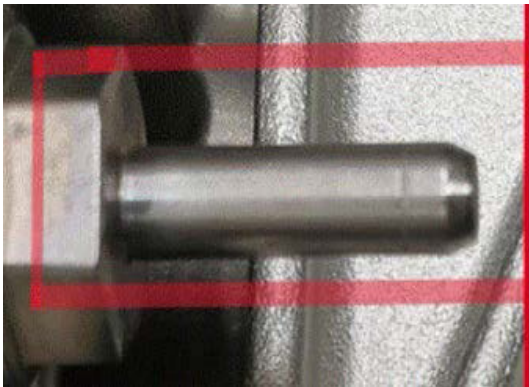

Part Number	Description	Instructions
976411881E	Servomotor	Parts without a thread are affected
976511881E	Servomotor	Parts without a thread are affected
PAD411881B	Servomotor	Parts without a thread are affected
PAD511881A	Servomotor	Parts without a thread are affected
PAD411881C	Servomotor	Parts without a thread are affected
973945093BC	Rear Light	All Parts in stock. OK part number is 973945093BD