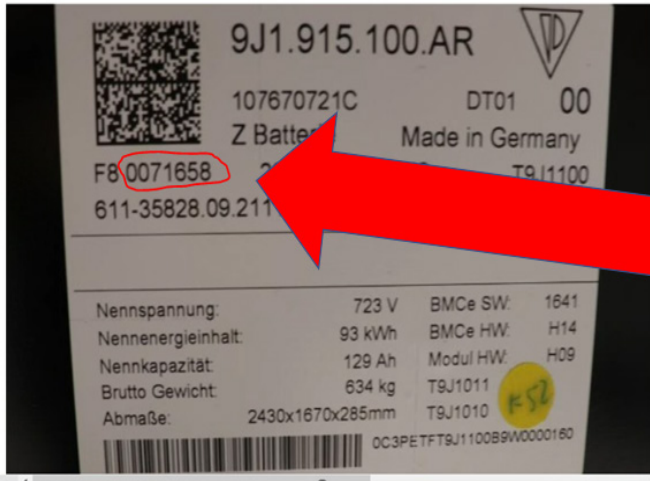

Parts Withdrawal - High-Voltage Battery

Replaces all previous bulletin bearing this number.

Attention: Porsche Parts Managers/Parts Personnel

Porsche Cars North America requests return of the following part(s) to PCNA if in stock at your Porsche Center:

Part Number	Description	Instructions
9J1915099AS	High-voltage battery	See Excel List
9J1915100AS	High-voltage battery	See Excel List
9J1915100AQ	High-voltage battery	See Excel List

example serialnumber

To avoid restocking charges and receive full credit, follow these steps:

- Please enter a return in PPL by Monday, April 13, 2026.
- Please use **GR13D777** as a purchase order number.
- Parts returned to PCNA without a return delivery note will be sent back to the Porsche Center at Porsche Center's expense.
- Return requests received after the specified return date **will not be processed** and the parts will not be accepted for return. Parts will be coded non-returnable from that date on.
- These parts must be physically returned by close of business day on **Thursday, April 16, 2026**, to your facing PDC.

Thank you for your cooperation in this matter.

Porsche Cars North America