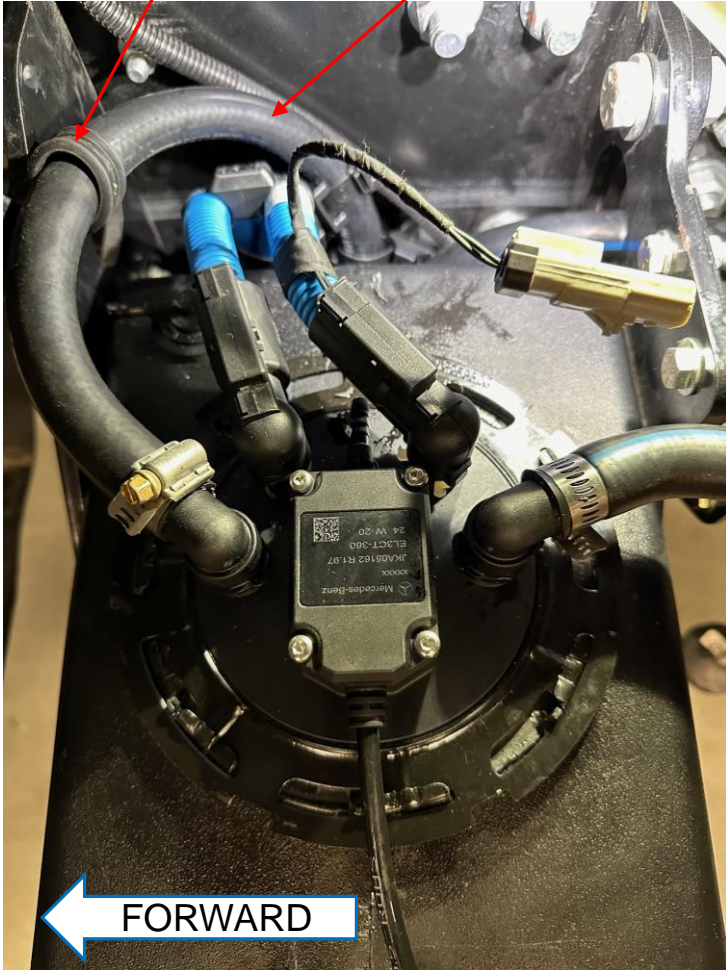

## Attachments

0 Kudos

Comment

1. NEW KUS HEADER DEF ASSEMBLY CHANGES THE ROUTING FOR 23V AT POOL 12.

2. FLIP ORIENTATION OF ORIGINAL HOSE.

3. NEW FLEX/BULK HOSE CUT TO LENGTH TO BE ROUTED UP AND AROUND DEF LINES.

② ③ ④ ⑤  
2X      ① △ ③

D04-37577

FORWARD 

6

ROUTING ALONG FRAME RAIL BEHIND THE DEF TANK.

D04-37577

1. NEW KUS HEADER DEF ASSEMBLY CHANGES THE ROUTING FOR 23V AT POOL 12.

2. ORIGINAL COOLANT LINES ARE USED, THE ROUTING CHANGES.