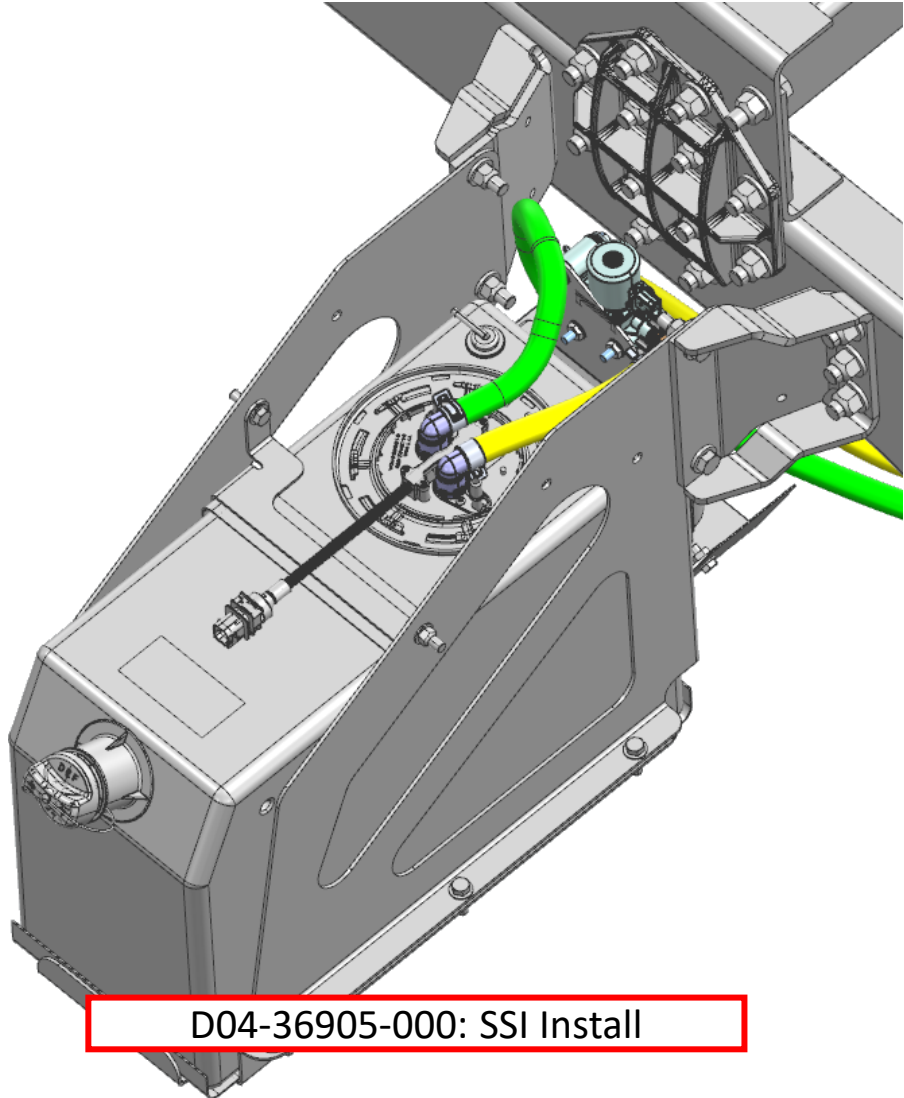

SSI Bill	KUS Bill	SSI Install	KUS Install
23V-C04905	23V-C04910	D04-36905-000	D04-37526-000
Only change is routing of coolant return line			

D04-36905-000: SSI Install