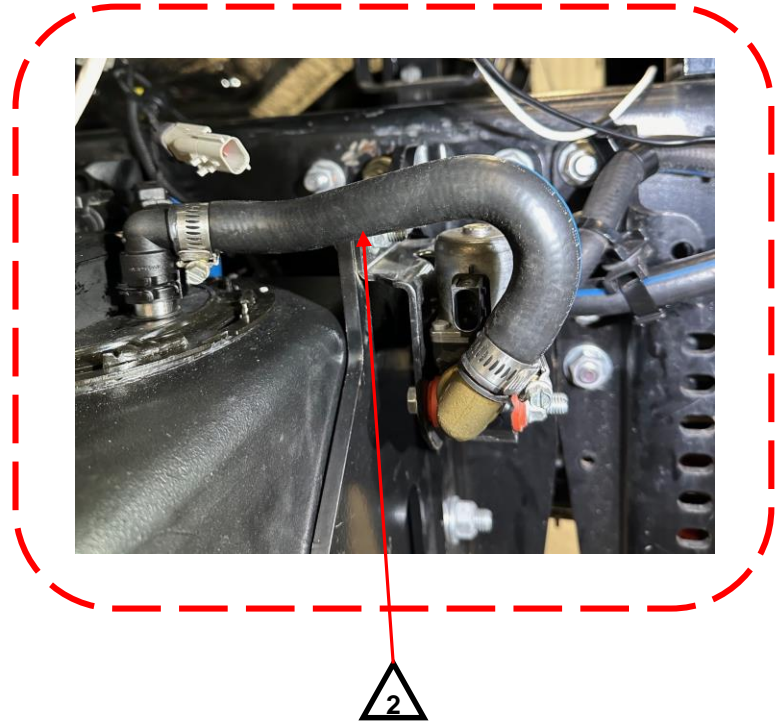

② ③ ④ ⑤
2X   ① △ ③

D04-37577