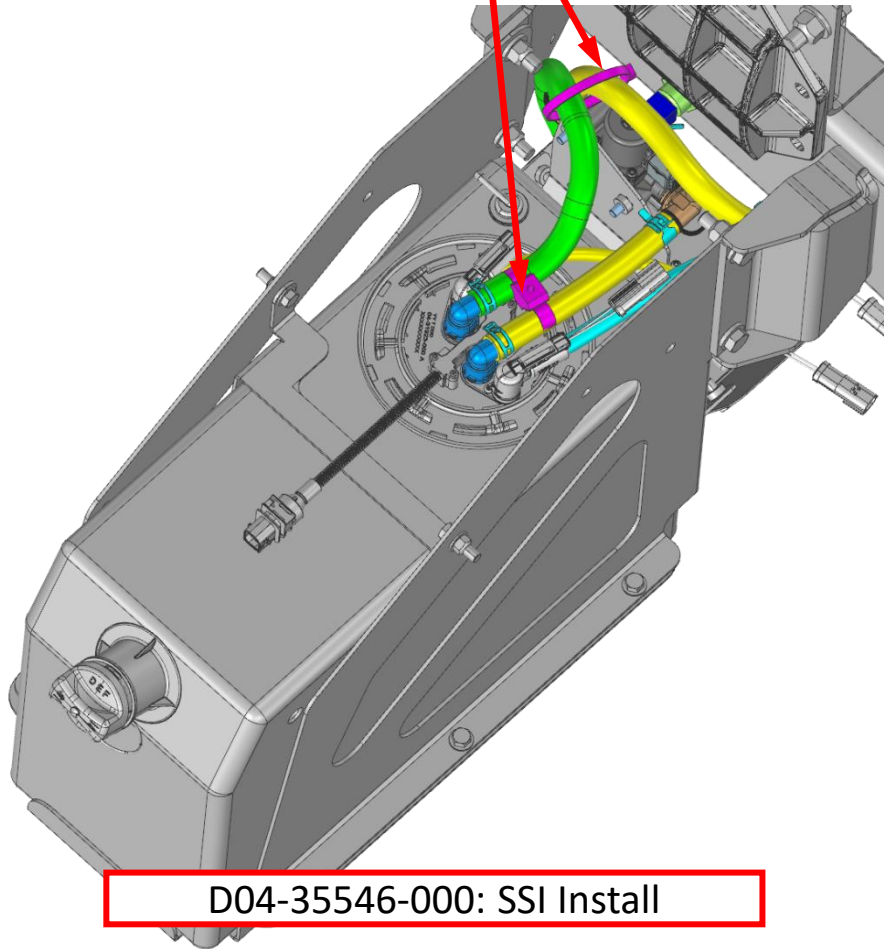

D04-37526-000: KUS Install

SSI Bill	KUS Bill	SSI Install	KUS Install
23V-C05525	23V-C05564	D04-35546-000	D04-37524-000

Remove zip tie & butterfly band

D04-35546-000: SSI Install

Coolant supply & return line clipping  
1x 23-14814-000