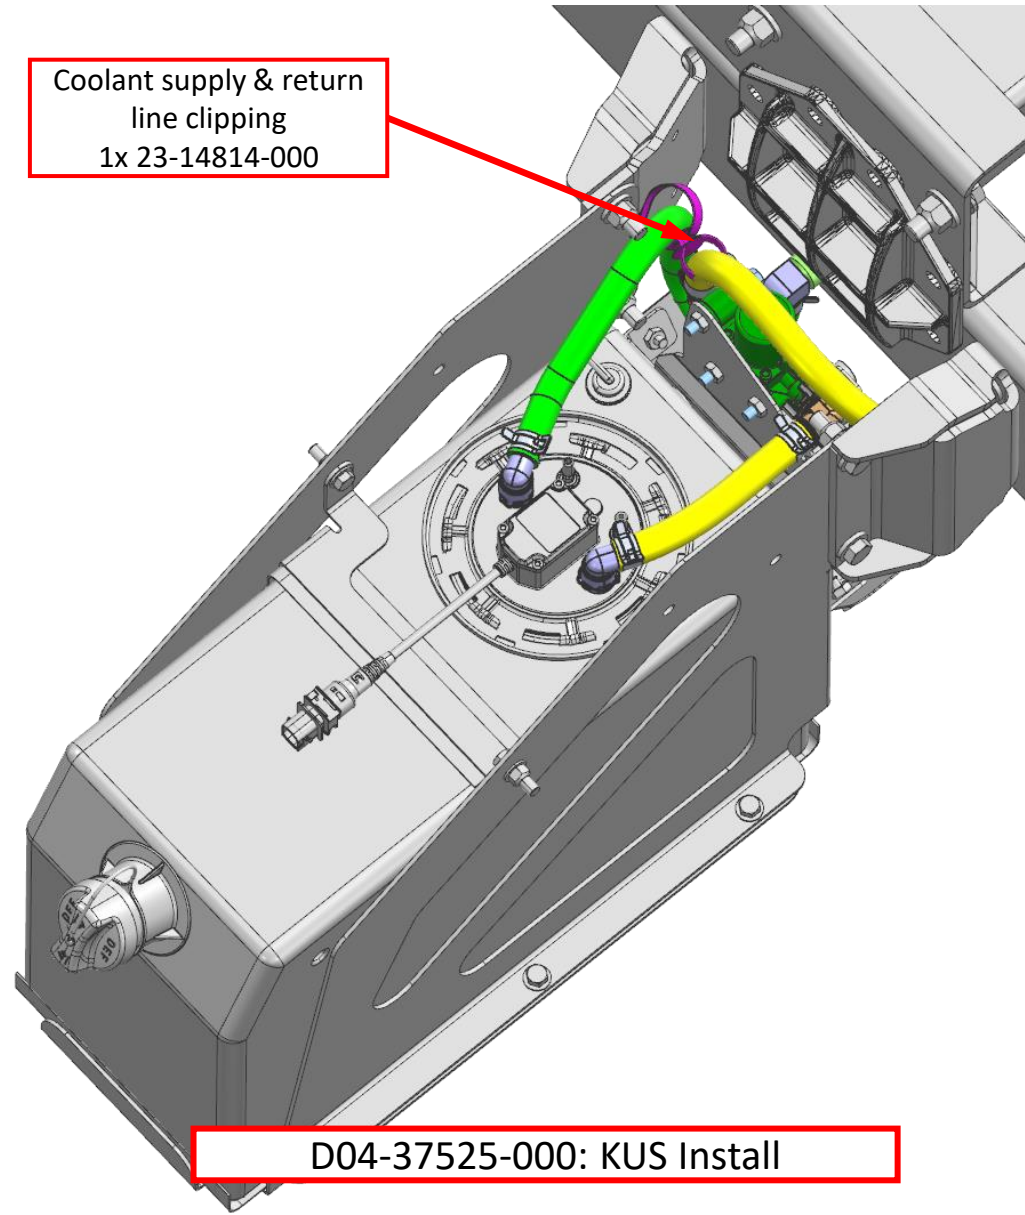

D04-37524-000: KUS Install

SSI Bill	KUS Bill	SSI Install	KUS Install
23V-C05534	23V-C05565	D04-35711-000	D04-37525-000

Remove zip tie & butterfly band

D04-35711-000: SSI Install

Coolant supply & return line clipping  
1x 23-14814-000