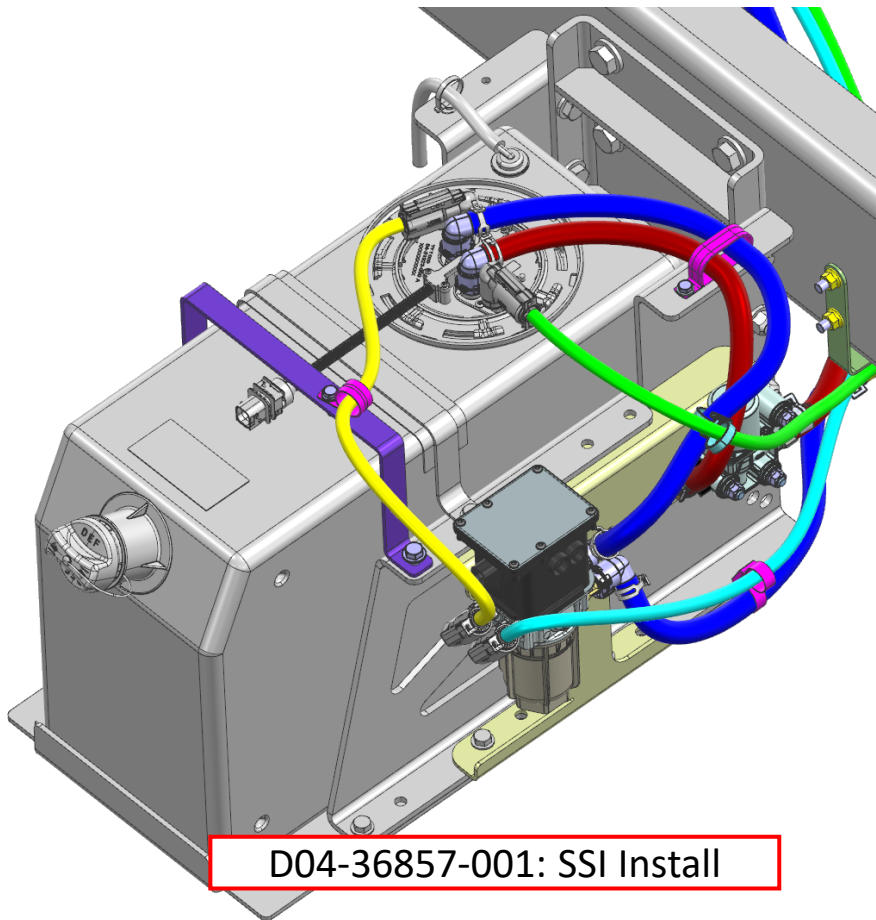

SSI Bill	KUS Bill	SSI Install	KUS Install
23V-C05394	23V-C07104	D04-36857-001	D04-37488-001
23V-C05395	23V-C07105		

D04-36857-001: SSI Install