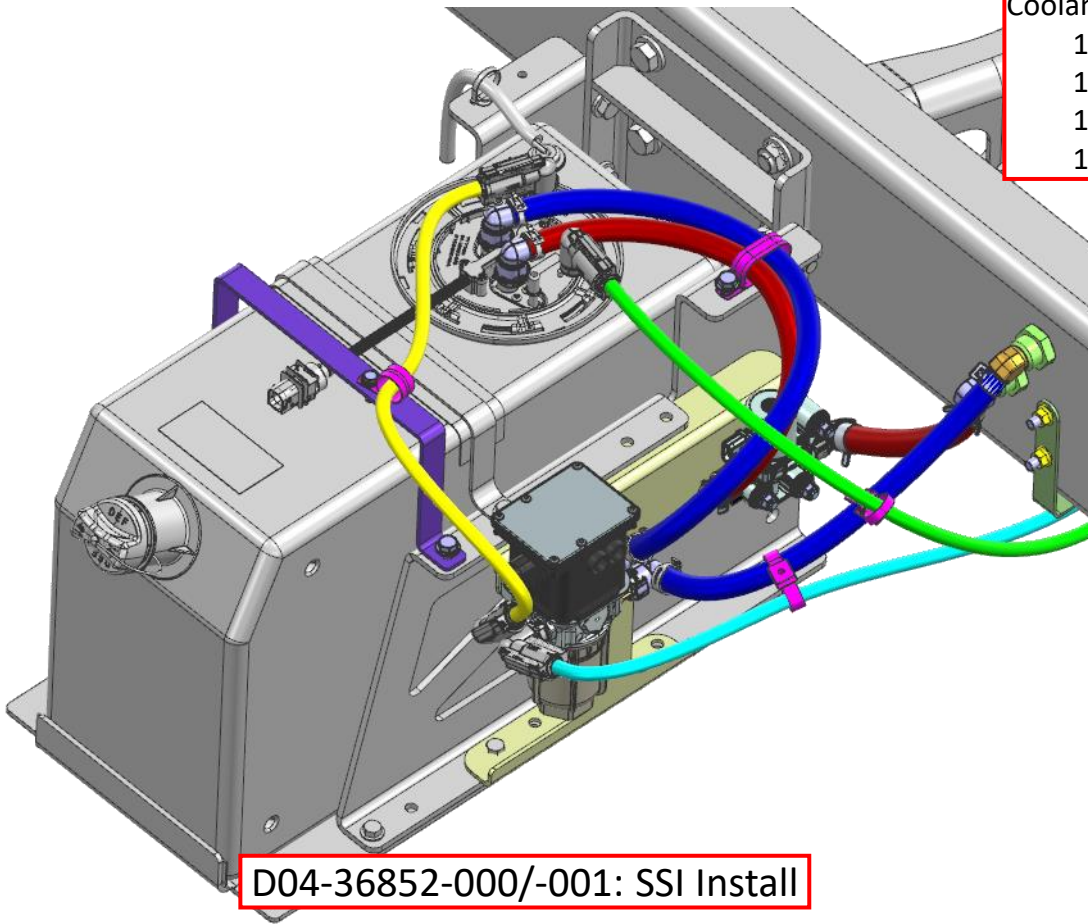

SSI Bill	KUS Bill	SSI Install	KUS Install
23V-C05904	23V-C05916	D04-36852-000	D04-37486-000
23V-C05905	23V-C05917		
23V-C05900	23V-C05912	D04-36852-001	D04-37486-001
23V-C05901	23V-C05913		

D04-36852-000/-001: SSI Install

DEF supply & return line clipping
1x 23-12866-001
2x 23-09796-629

DEF supply line clipping
1x 23-11357-016
1x 23-10742-100
1x 23-10900-025
1x 23-13861-104

Coolant supply and DEF return
& pressure line clipping
1x TYCDCT110HIR

Coolant supply & return
line clipping
1x TYCDCT110HIR

Coolant return line clipping
1x 23-11357-016
1x 23-13861-104
1x 23-10742-100
1x 23-10900-025