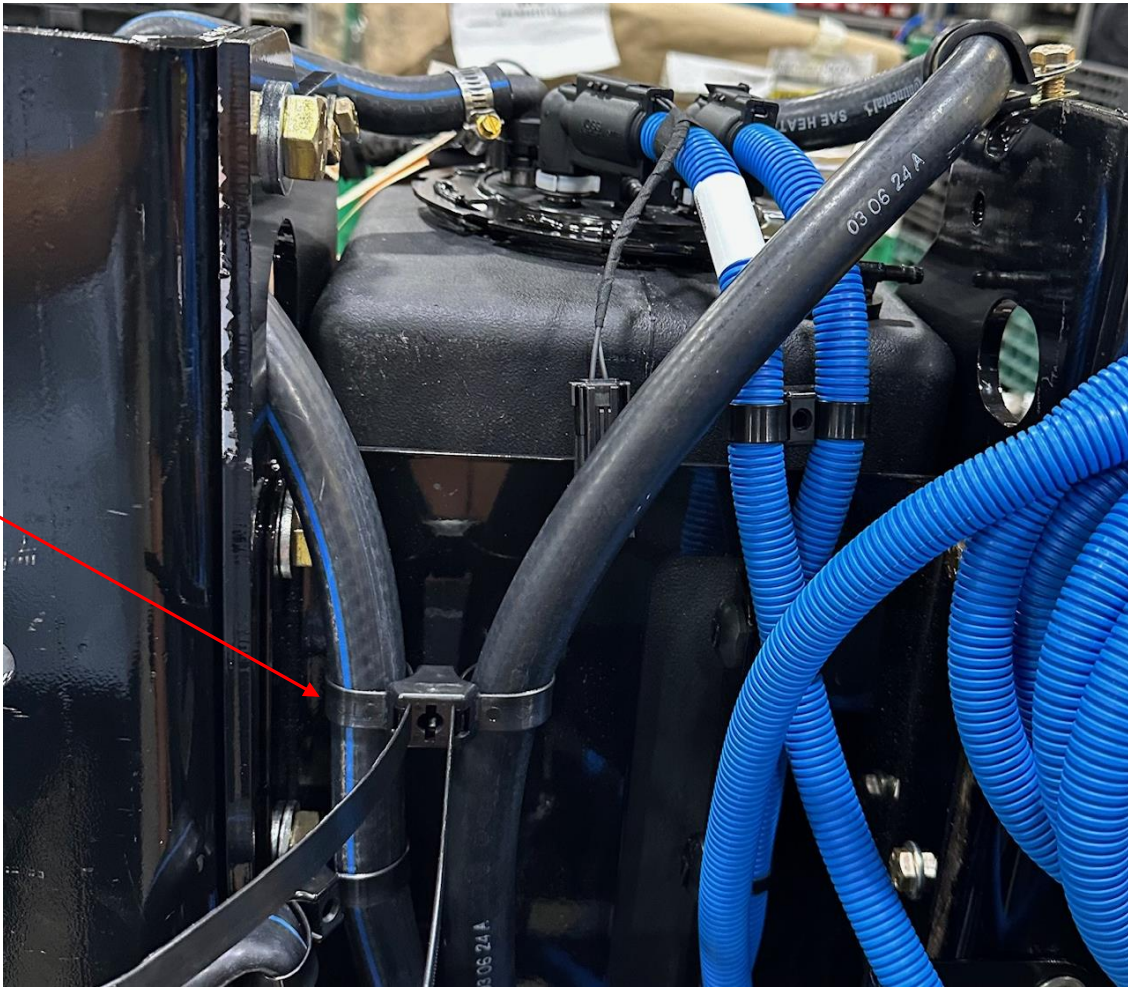

FORWARD

6

ROUTING ALONG FRAME RAIL BEHIND THE DEF TANK.

D04-37577