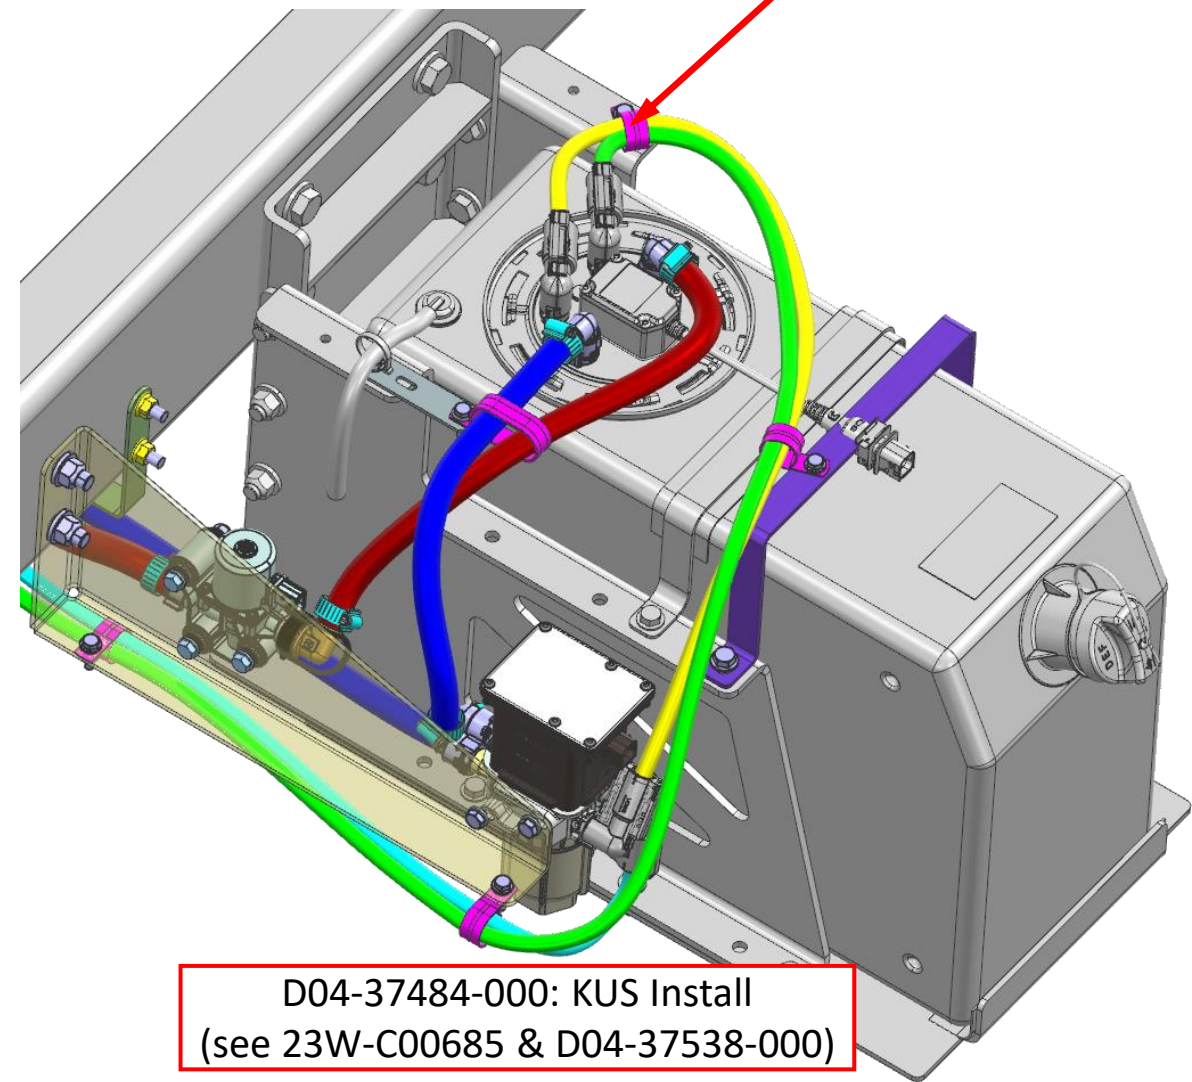

D04-37484-000: KUS Install
(see 23W-C00685 & D04-37538-000)