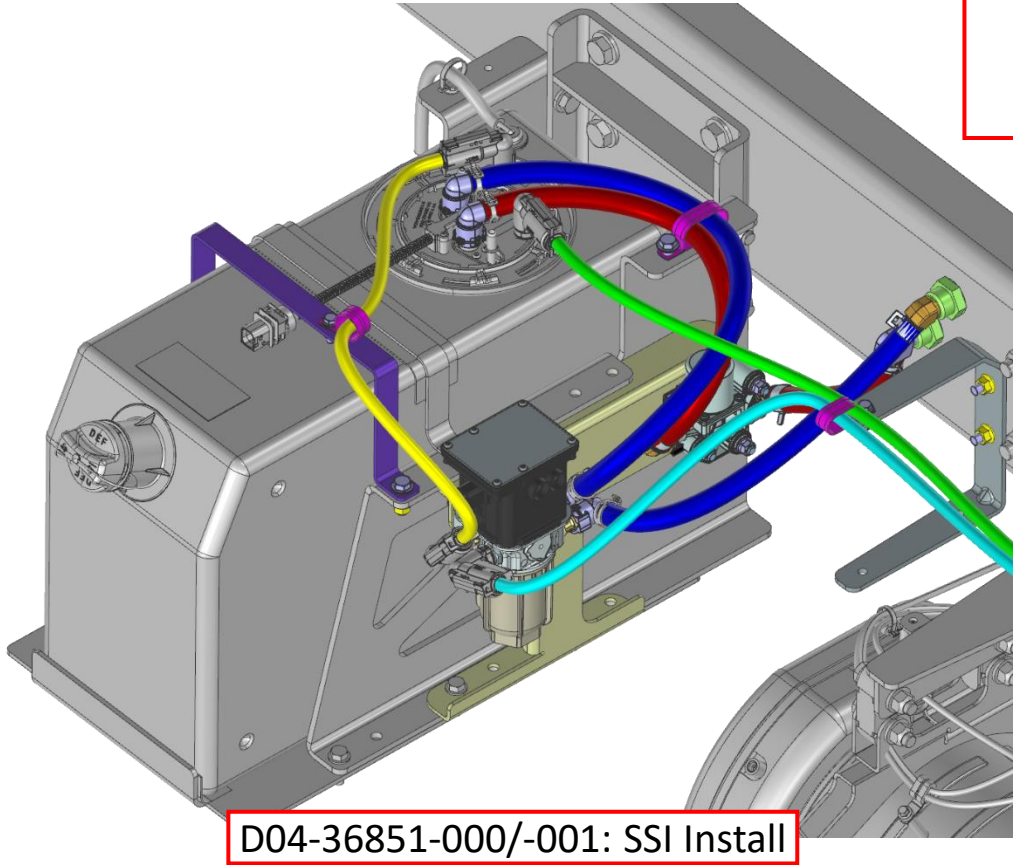

SSI Bill	KUS Bill	SSI Install	KUS Install
23V-C05398	23V-C07108	D04-36851-000	D04-37485-000
23V-C05906	23V-C05918		
23V-C05399	23V-C07109	D04-36851-001	D04-37485-001
23V-C05907	23V-C05919		

DEF supply & return line clipping
1x 23-12866-001
2x 23-09796-629

DEF supply line clipping
1x 23-11357-016
1x 23-10742-100
1x 23-10900-025
1x 23-13861-104

Coolant supply & return line clipping
1x TYCDCT110HIR

Coolant return line clipping
1x 23-11357-016
1x 23-13861-104
1x 23-10742-100
1x 23-10900-025

D04-36851-000/-001: SSI Install