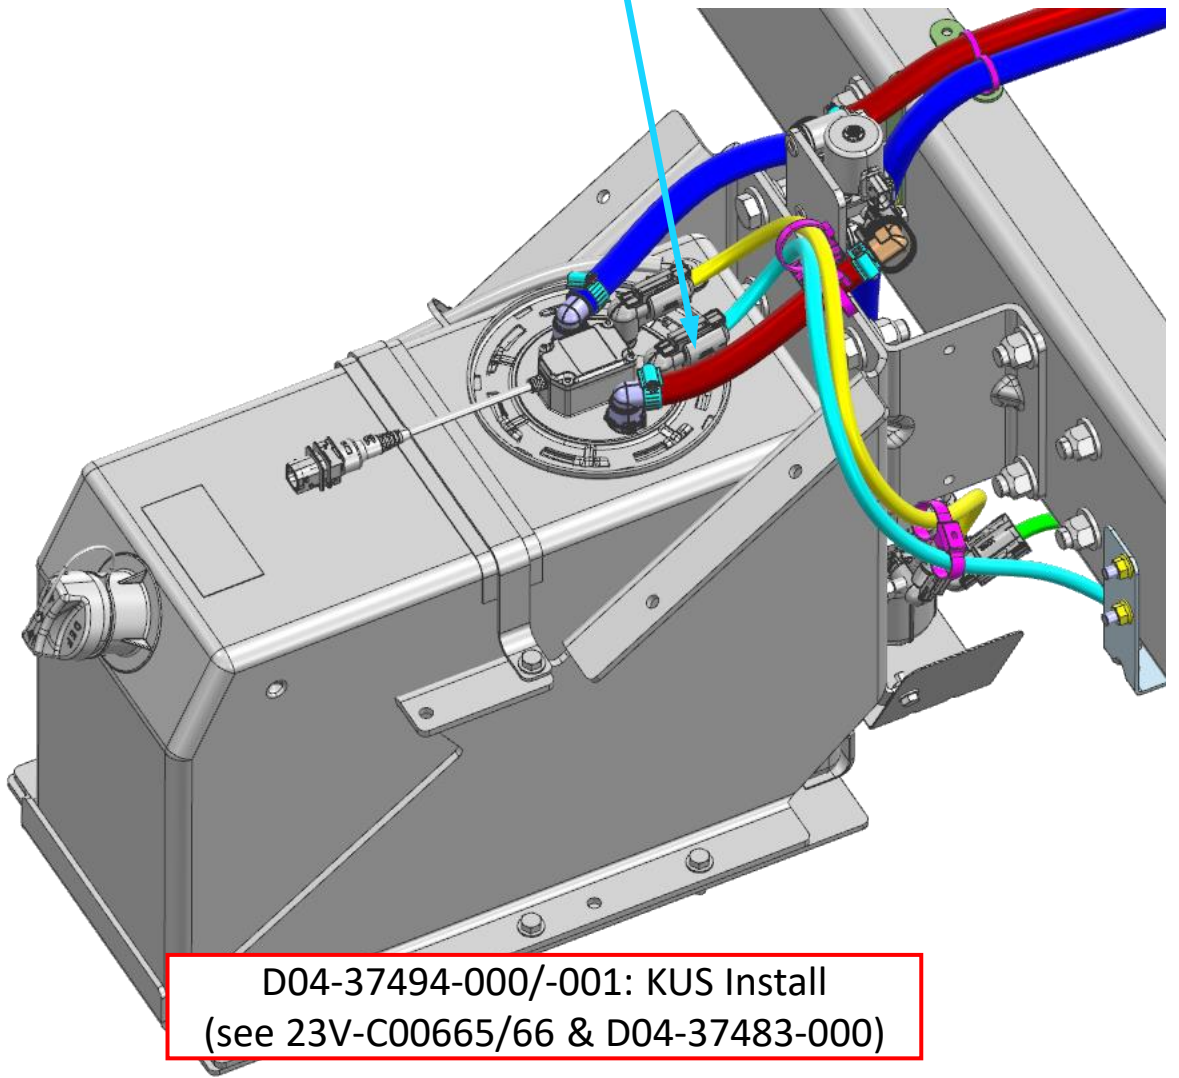

DEF return line: 04-33014-190