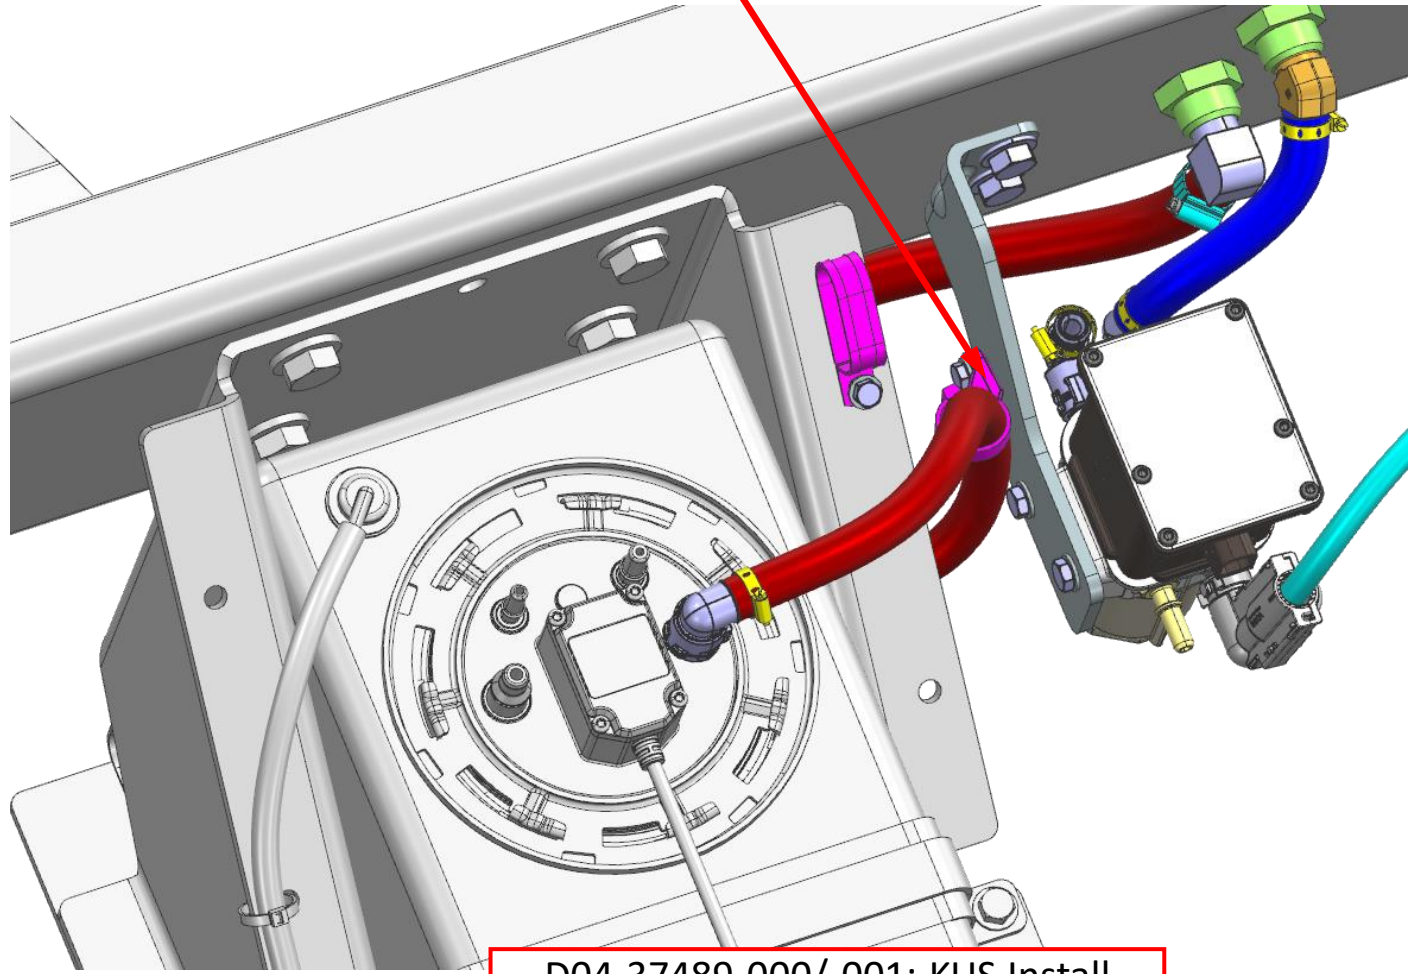

SSI Bill	KUS Bill	SSI Install	KUS Install
23V-C05908	23V-C05920	D04-36870-000	D04-37489-000
23V-C05910	23V-C05922		
23V-C05909	23V-C05921	D04-36870-001	D04-37489-001
23V-C05911	23V-C05923		

Coolant supply line clipping
1x TYCHDM250HIR
1X 23-09796-629
1X 23-13861-104
1X 23-10742-100
1X 23-09114-016

D04-37489-000/-001: KUS Install