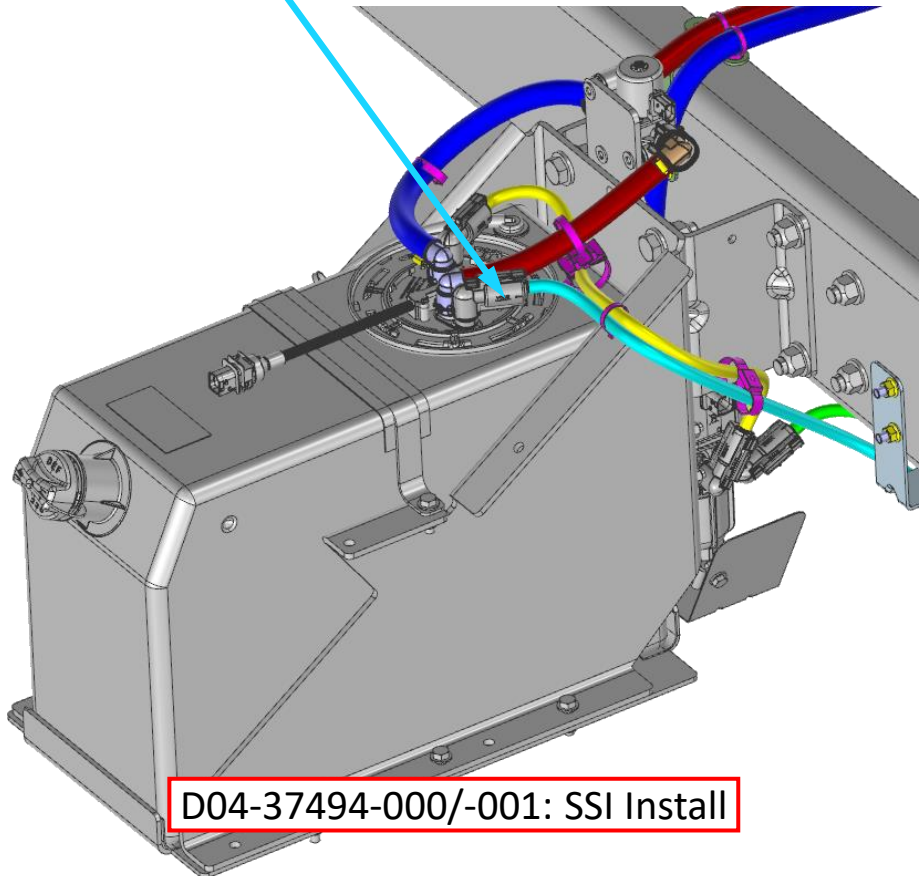

SSI Bill	KUS Bill	SSI Install	KUS Install
23W-C00538 Supply: 04-33013-060 Return: 04-33014-200 Pressure: 04-32032-180	23W-C00543 Supply: 04-33013-060 Return: 04-33014-190 Pressure: 04-32032-180	D04-35414-000	D04-37494-000
23W-C00539 Supply: 04-33013-060 Return: 04-33014-320 Pressure: 04-32032-300	23W-C00544 Supply: 04-33013-060 Return: 04-33014-320 Pressure: 04-32032-300	D04-35414-001	D04-37494-001

DEF return line: 04-33014-200