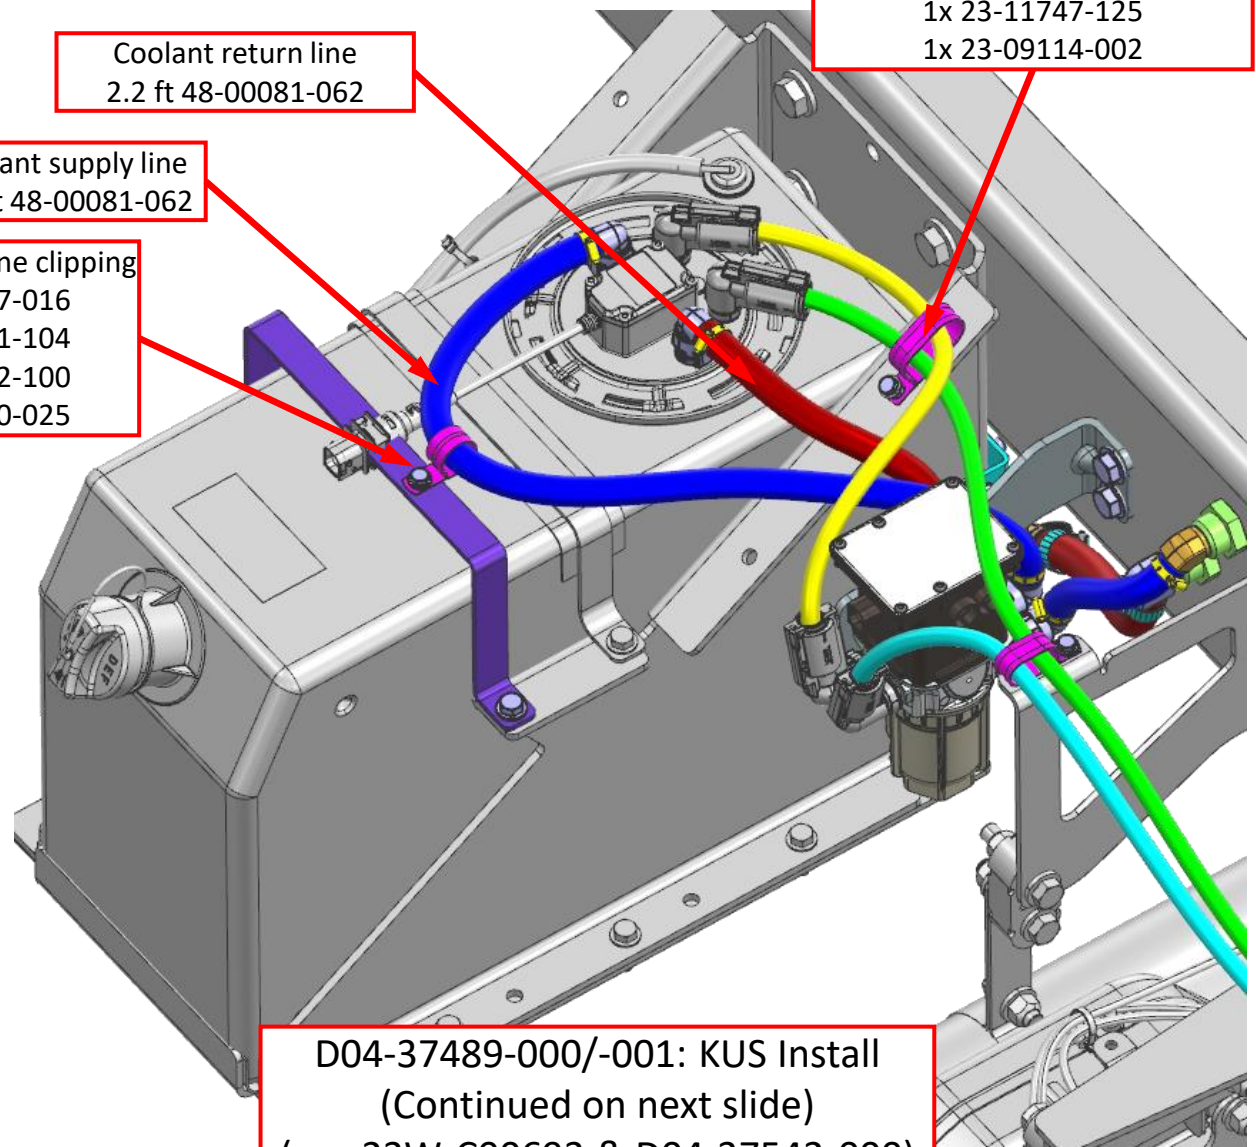

D04-36870-000/-001: SSI Install

Coolant return line clipping
1x 23-11357-016
1x 23-13861-104
1x 23-10742-100
1x 23-10900-025

Coolant supply line
1.2 ft 48-00081-062

Coolant return line
2.2 ft 48-00081-062

DEF supply & return line clipping
1x 23-11358-029
1x 23-13861-106
1x 23-11747-125
1x 23-09114-002