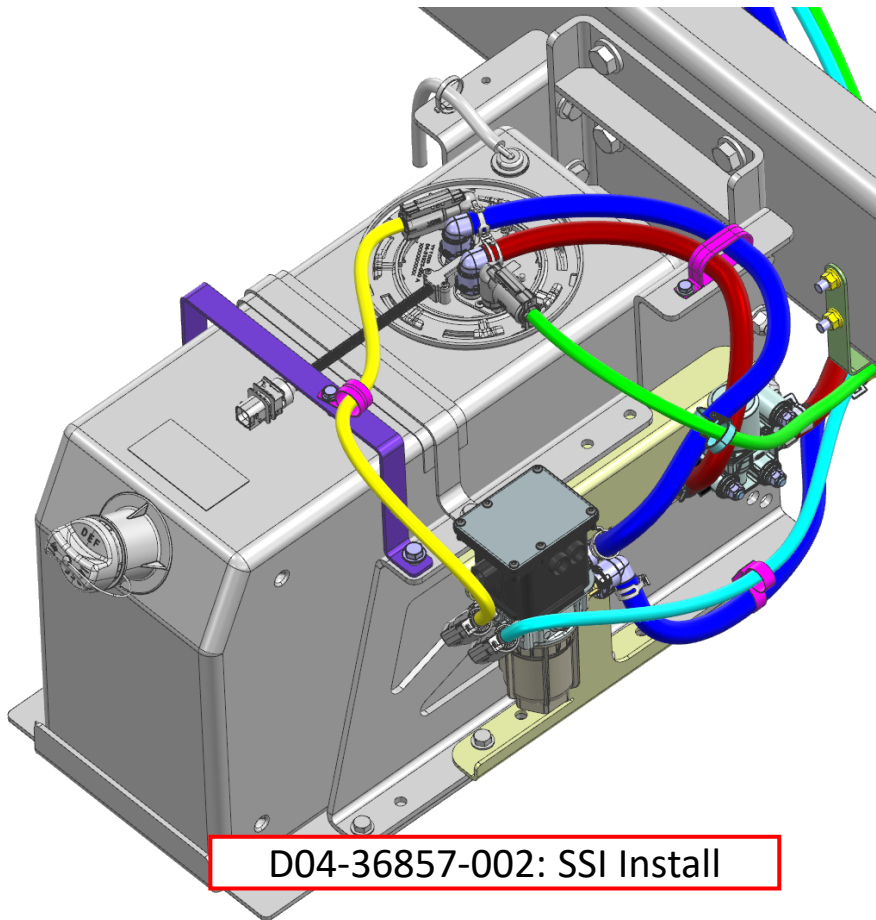

SSI Bill	KUS Bill	SSI Install	KUS Install
23V-C05392	23V-C07102	D04-36857-002	D04-37488-002
23V-C05393	23V-C07103		

D04-36857-002: SSI Install