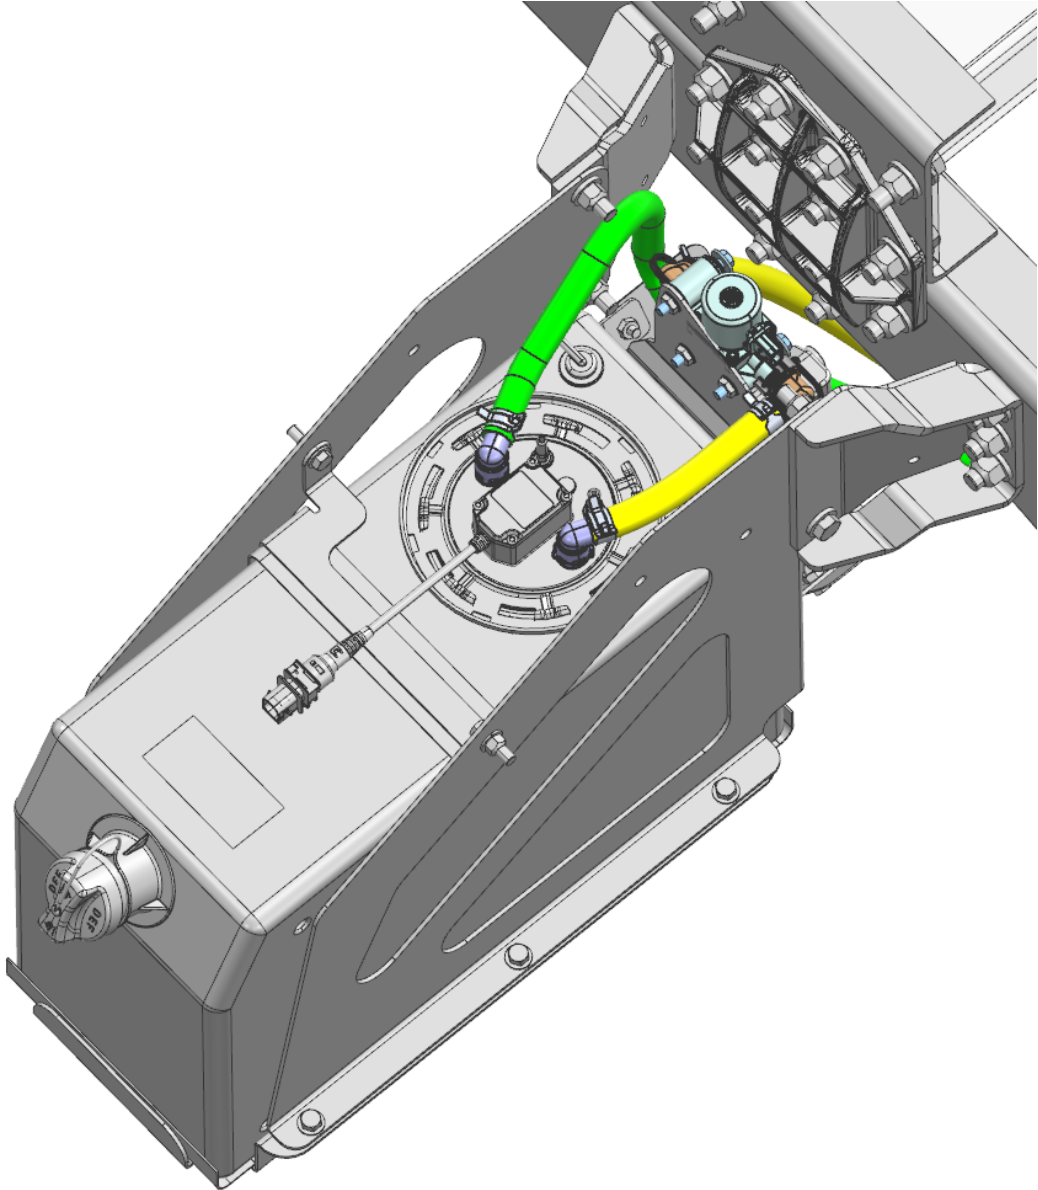

D04-37526-000: KUS Install

SSI Bill	KUS Bill	SSI Install	KUS Install
23V-C05525	23V-C05564	D04-35546-000	D04-37524-000

Remove zip tie & butterfly band

D04-35546-000: SSI Install

Coolant supply & return line clipping  
1x 23-14814-000