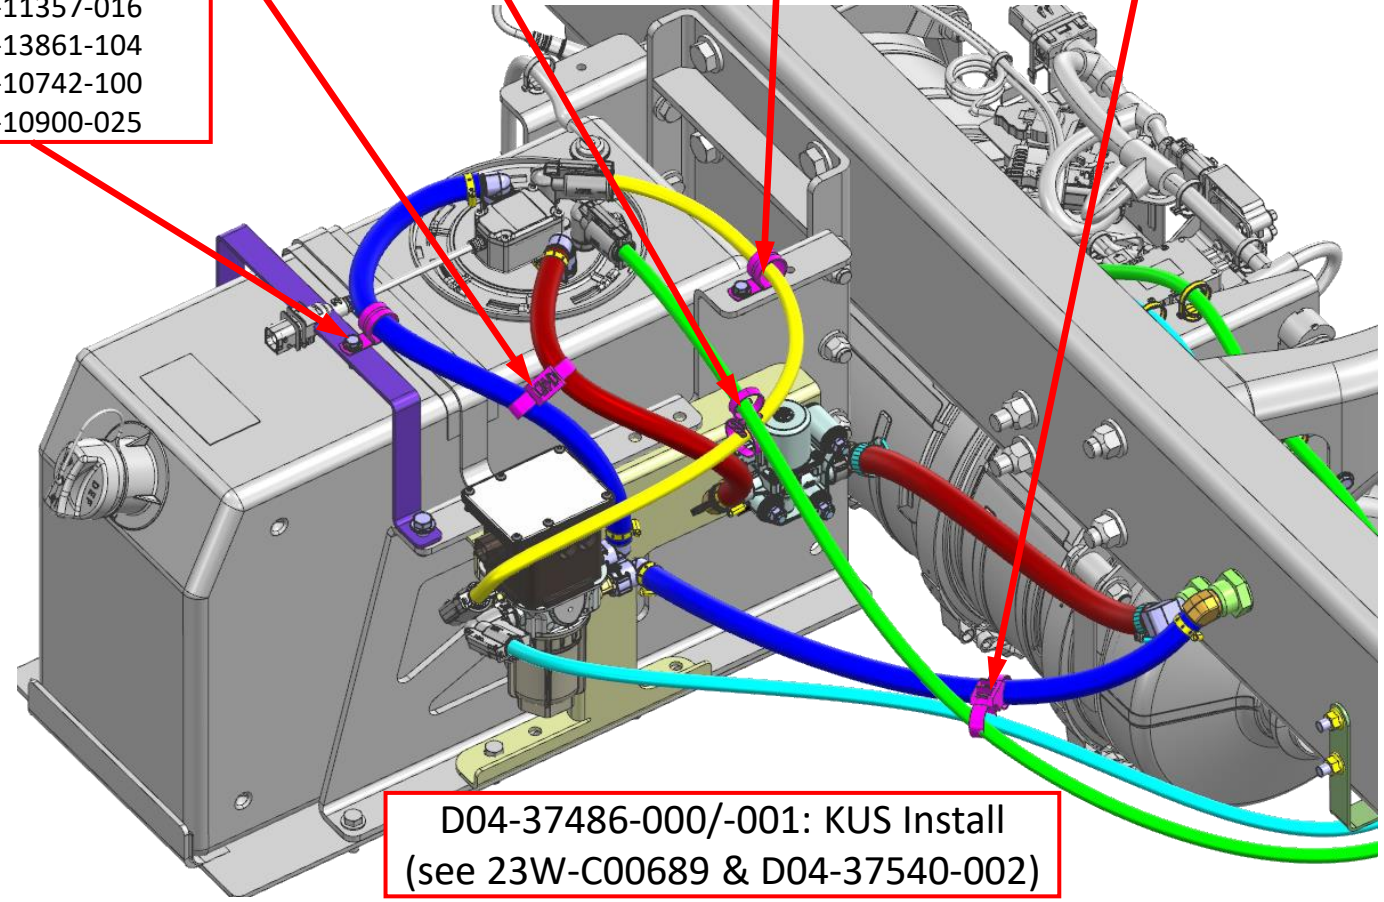

D04-37486-000/-001: KUS Install
(see 23W-C00689 & D04-37540-002)