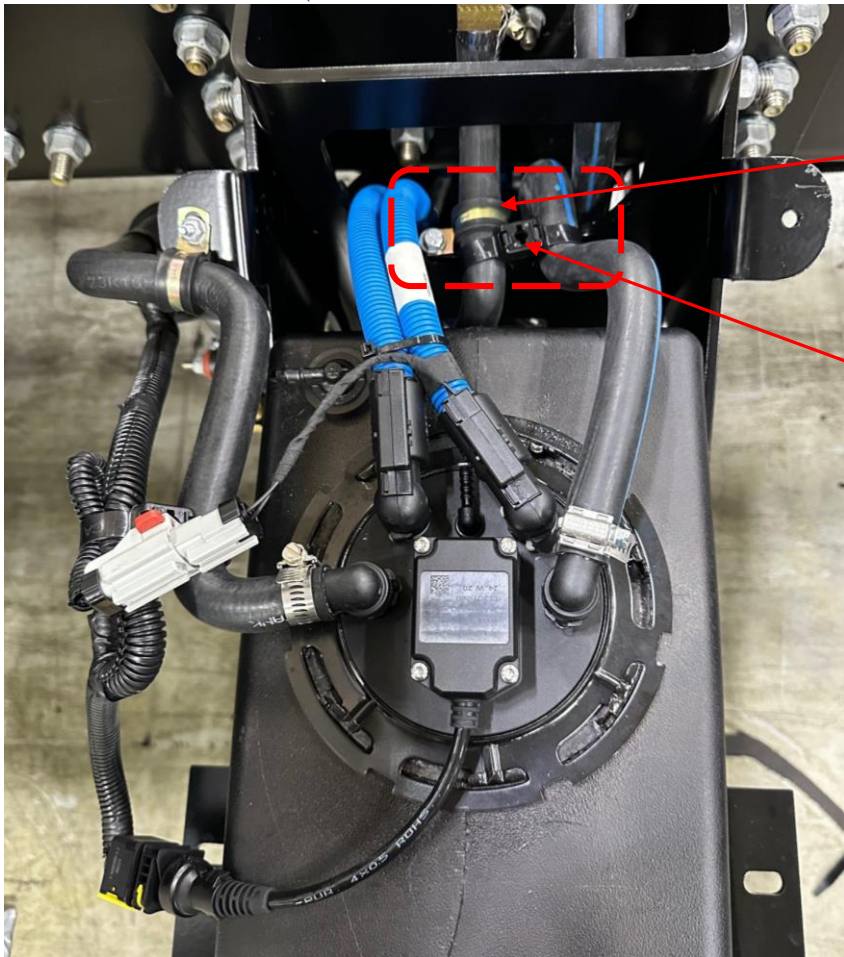

← FORWARD

2

1

3