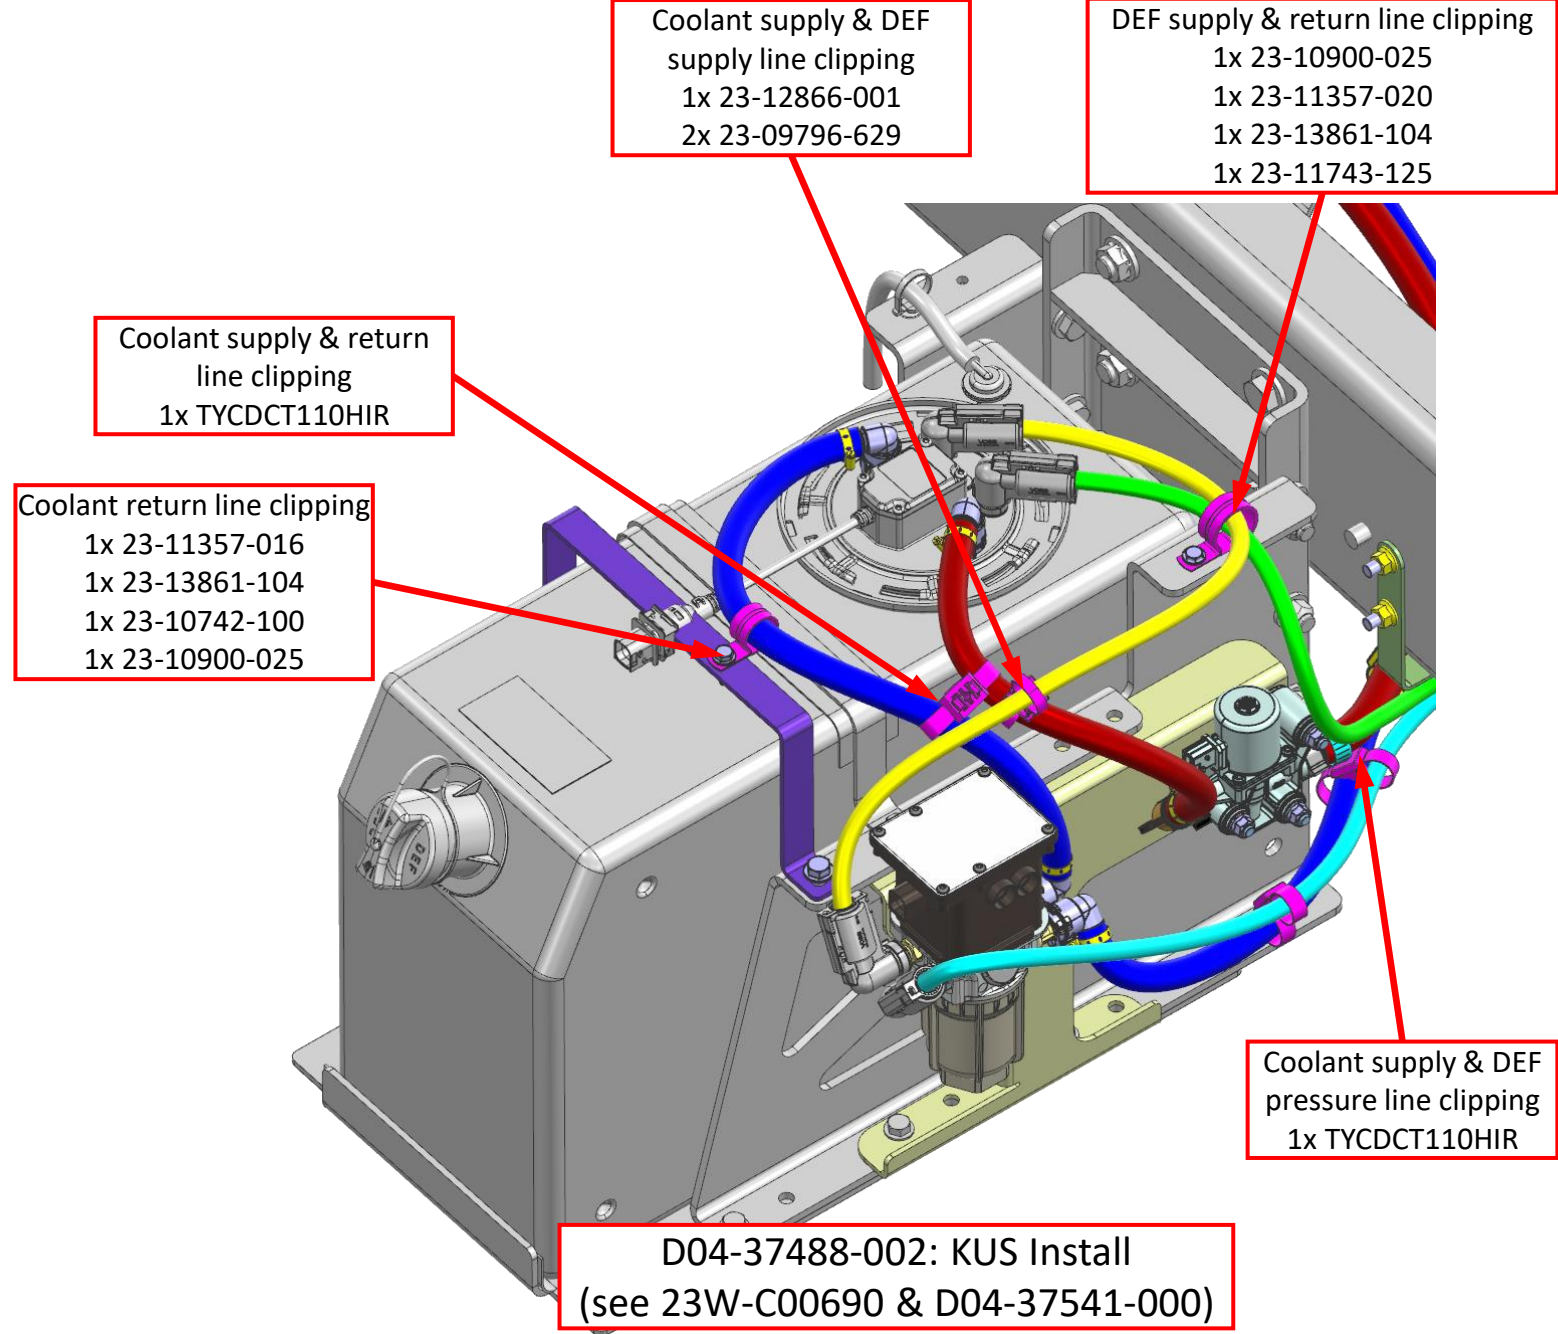

Coolant supply & DEF supply line clipping
1x 23-12866-001
2x 23-09796-629

DEF supply & return line clipping
1x 23-10900-025
1x 23-11357-020
1x 23-13861-104
1x 23-11743-125

Coolant supply & return line clipping
1x TYCDCT110HIR

Coolant return line clipping
1x 23-11357-016
1x 23-13861-104
1x 23-10742-100
1x 23-10900-025

Coolant supply & DEF pressure line clipping
1x TYCDCT110HIR

D04-37488-002: KUS Install
(see 23W-C00690 & D04-37541-000)