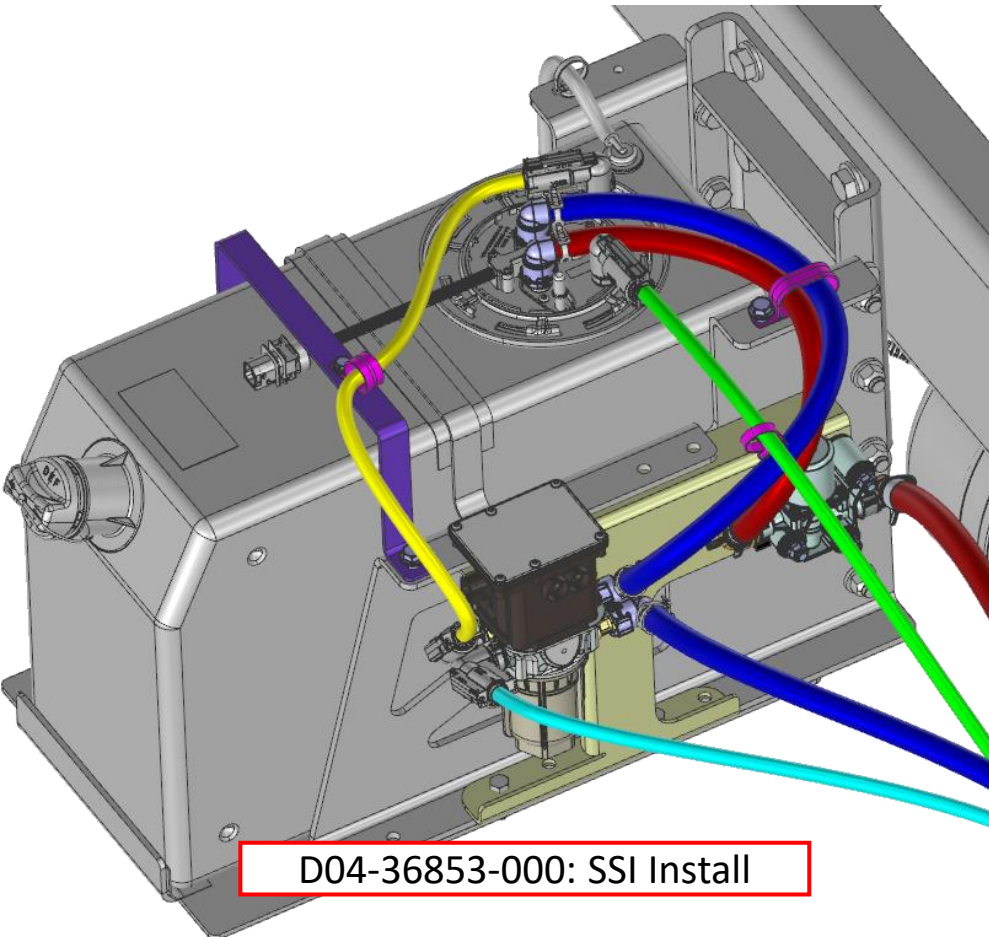

SSI Bill	KUS Bill	SSI Install	KUS Install
23V-C05902	23V-C05914	D04-36853-000	D04-37487-000
23V-C05903	23V-C05915