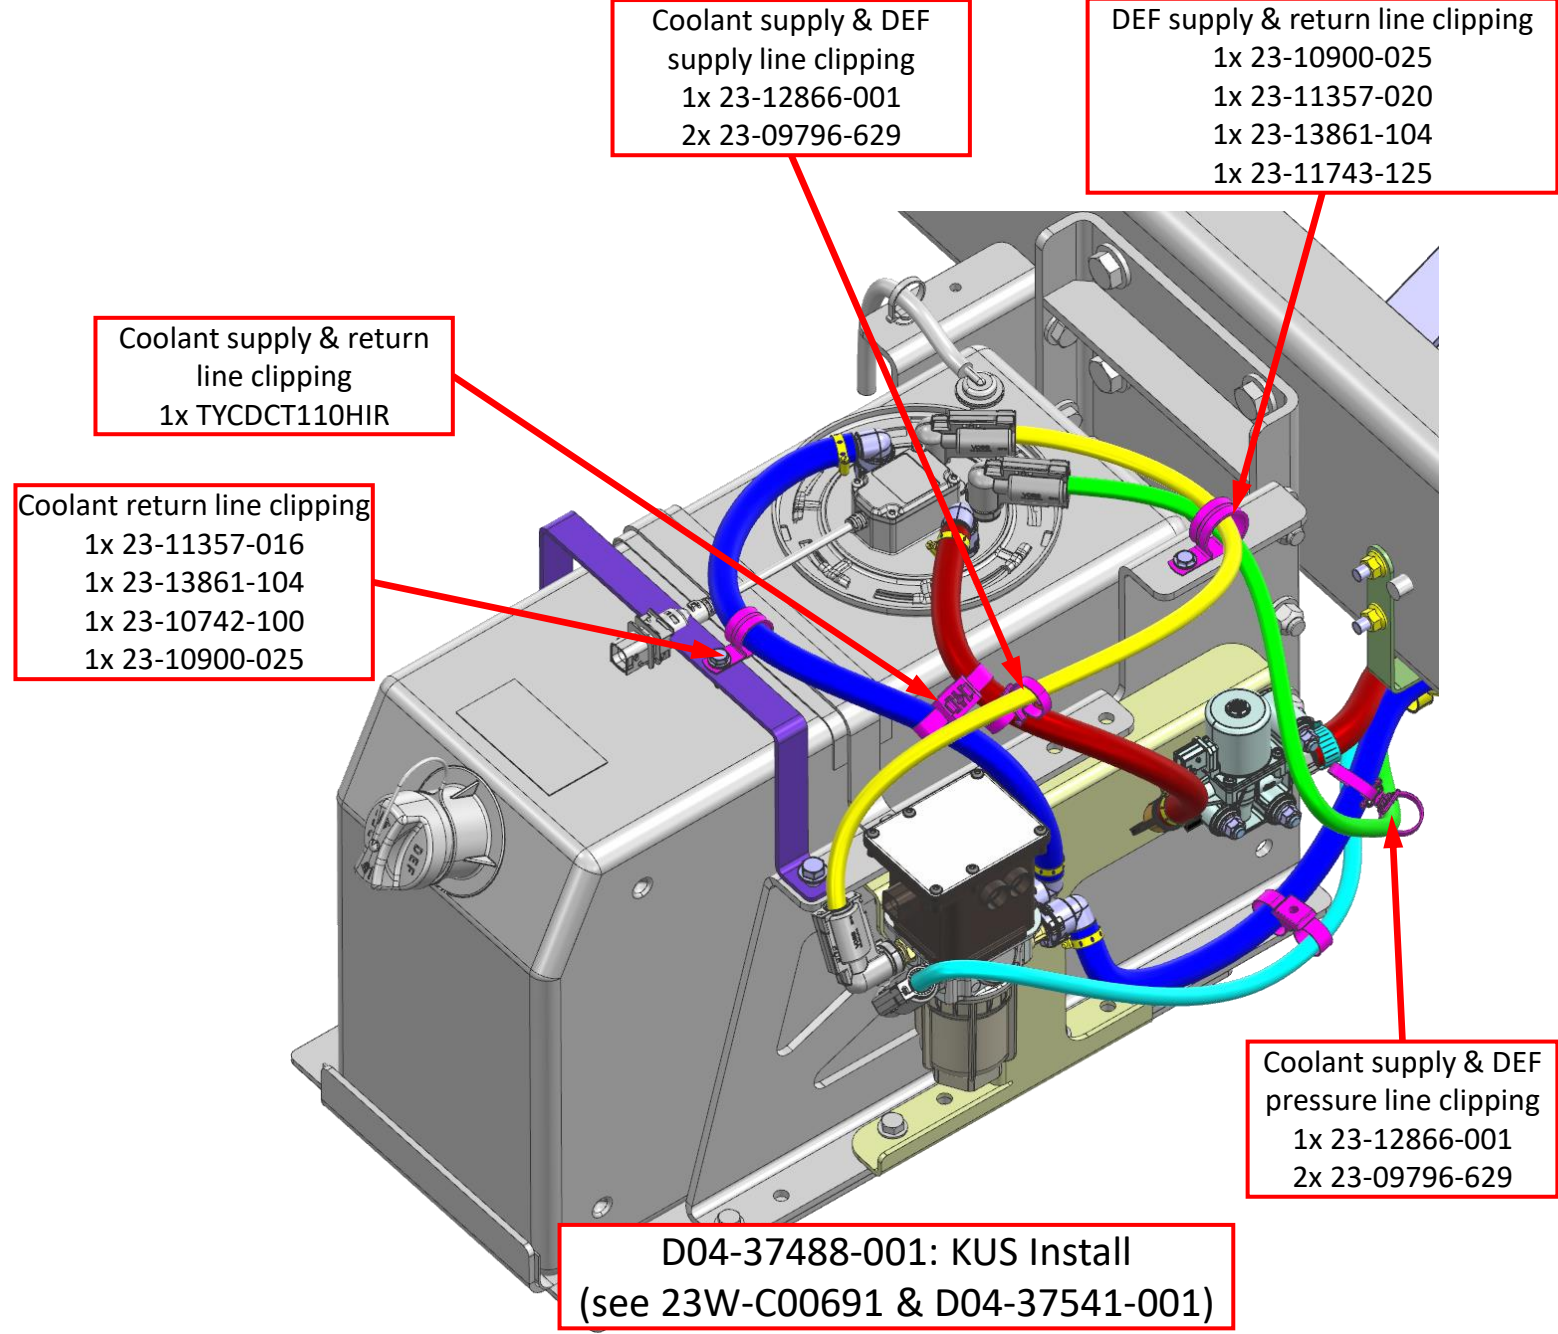

Coolant supply & DEF supply line clipping
1x 23-12866-001
2x 23-09796-629

DEF supply & return line clipping
1x 23-10900-025
1x 23-11357-020
1x 23-13861-104
1x 23-11743-125

Coolant supply & return line clipping
1x TYCDCT110HIR

Coolant return line clipping
1x 23-11357-016
1x 23-13861-104
1x 23-10742-100
1x 23-10900-025

Coolant supply & DEF pressure line clipping
1x 23-12866-001
2x 23-09796-629

D04-37488-001: KUS Install
(see 23W-C00691 & D04-37541-001)