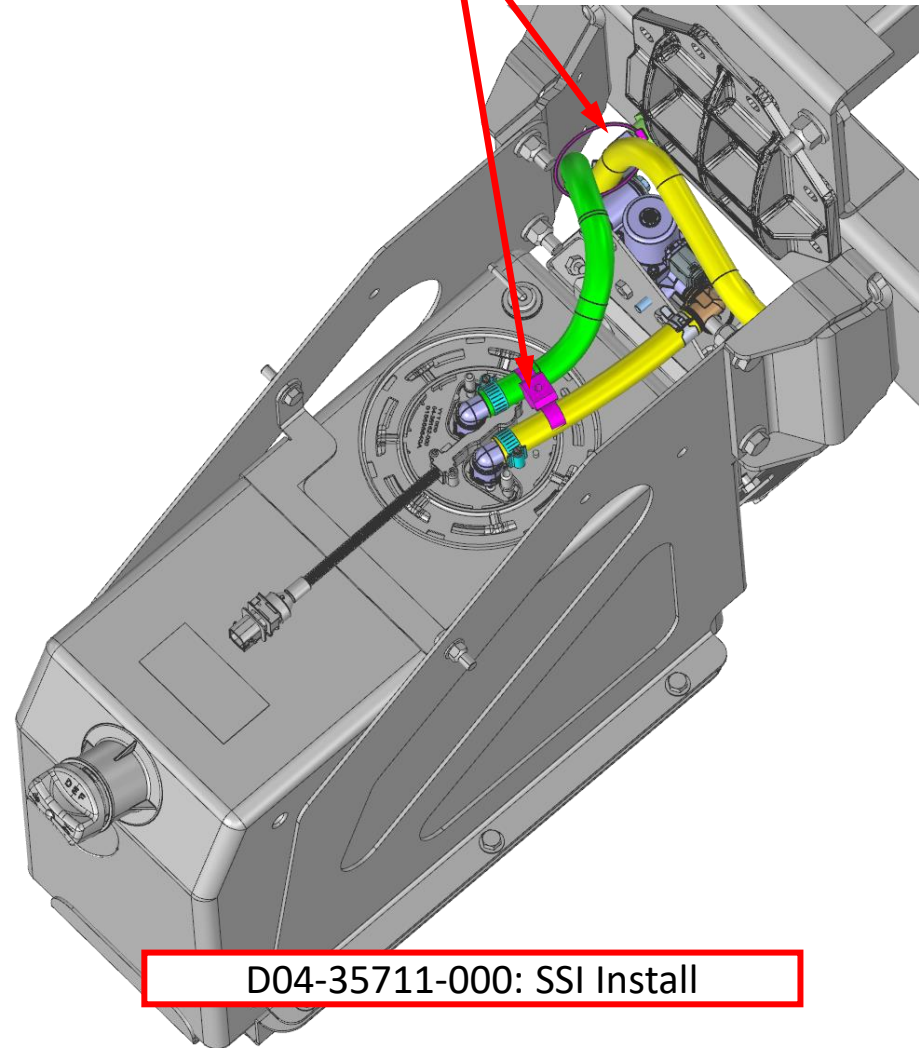

SSI Bill	KUS Bill	SSI Install	KUS Install
23V-C05534	23V-C05565	D04-35711-000	D04-37525-000

Remove zip tie & butterfly band

D04-35711-000: SSI Install

Coolant supply & return line clipping
1x 23-14814-000