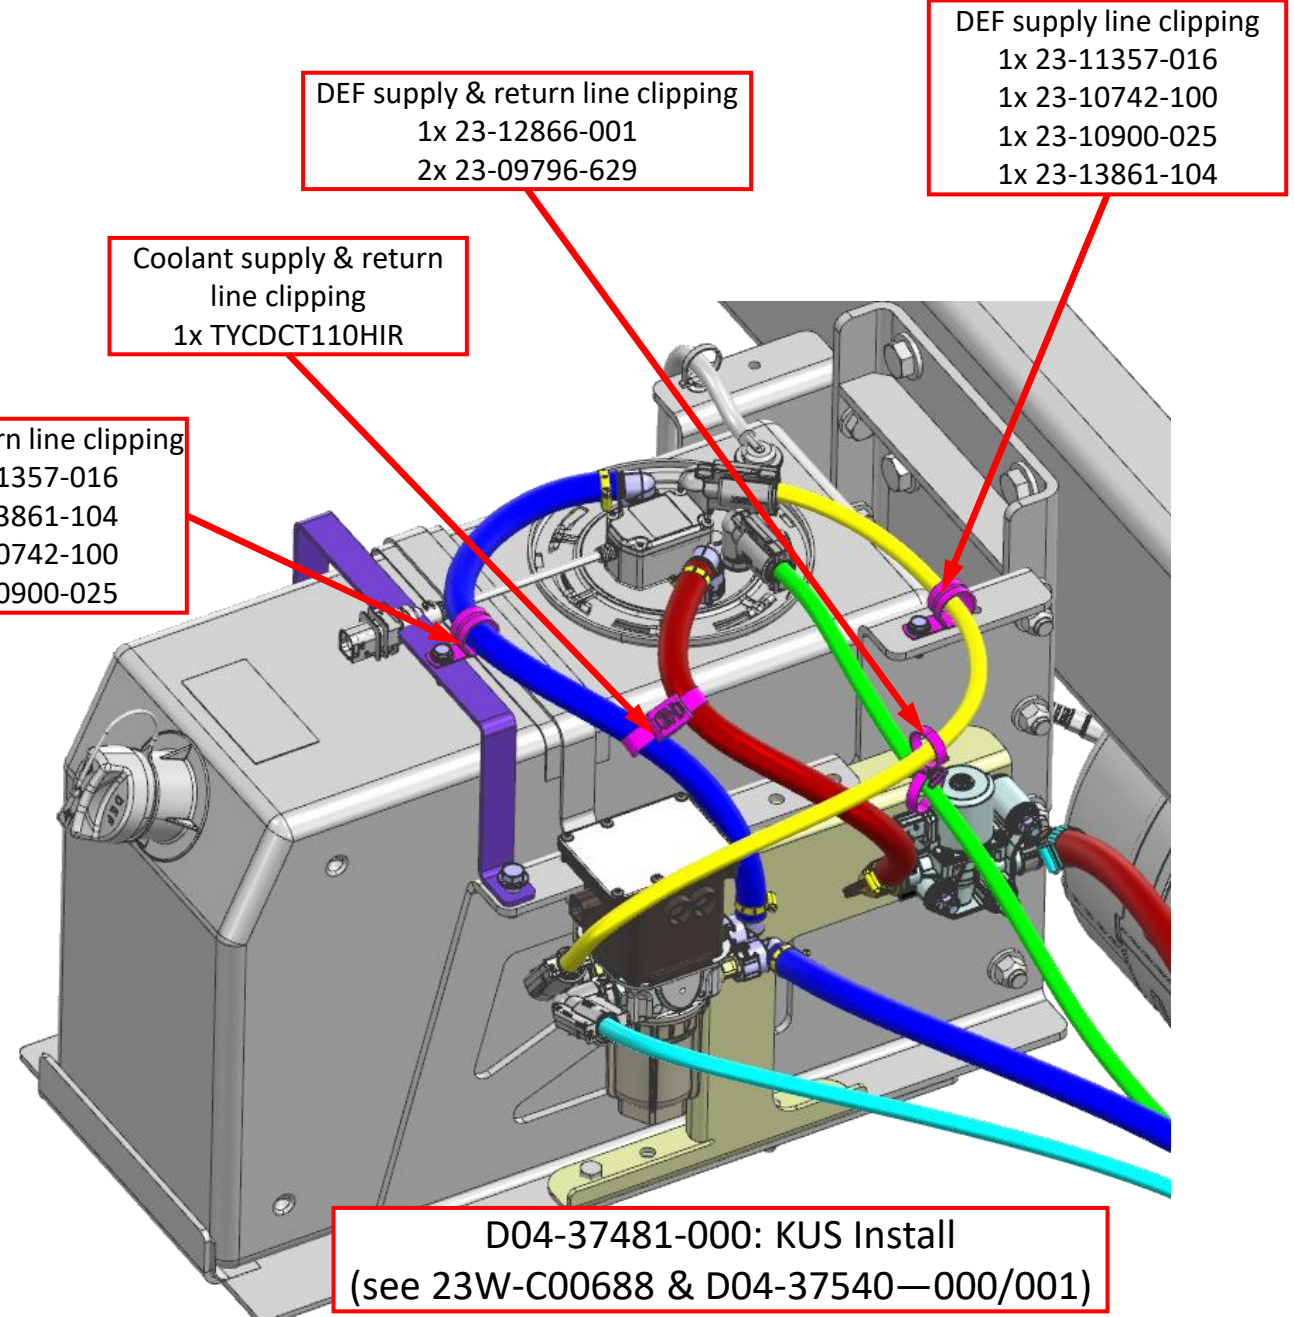

SSI Bill	KUS Bill	SSI Install	KUS Install
23V-C05902	23V-C05914	D04-36853-000	D04-37487-000
23V-C05903	23V-C05915