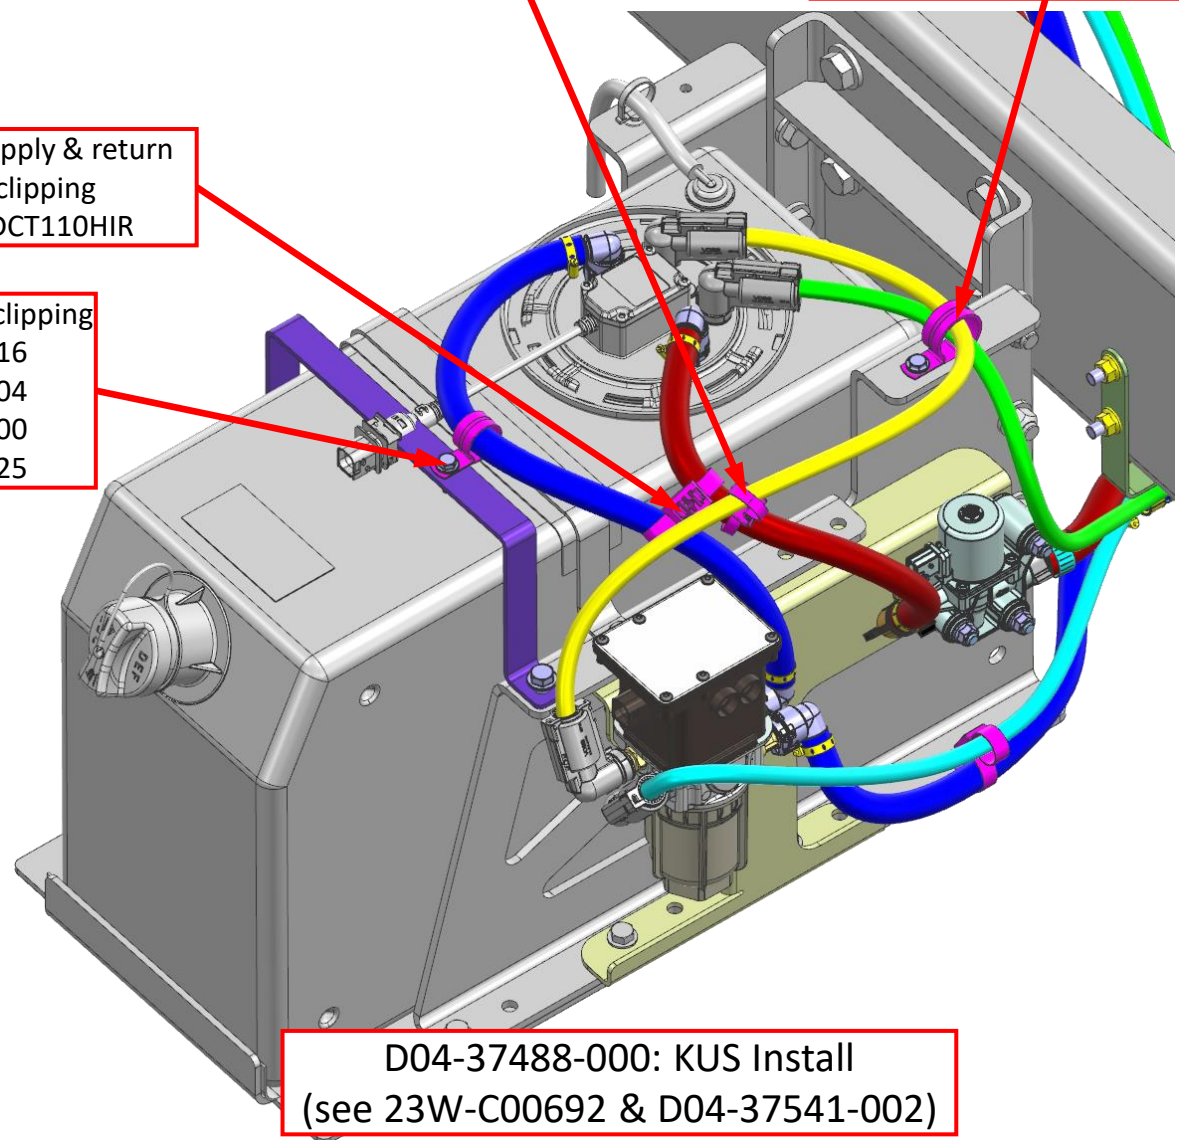

Coolant return line clipping
1x 23-11357-016
1x 23-13861-104
1x 23-10742-100
1x 23-10900-025

Coolant supply & return
line clipping
1x TYCDCT110HIR

Coolant supply & DEF
supply line clipping
1x 23-12866-001
2x 23-09796-629

DEF supply & return line clipping
1x 23-10900-025
1x 23-11357-020
1x 23-13861-104
1x 23-11743-125