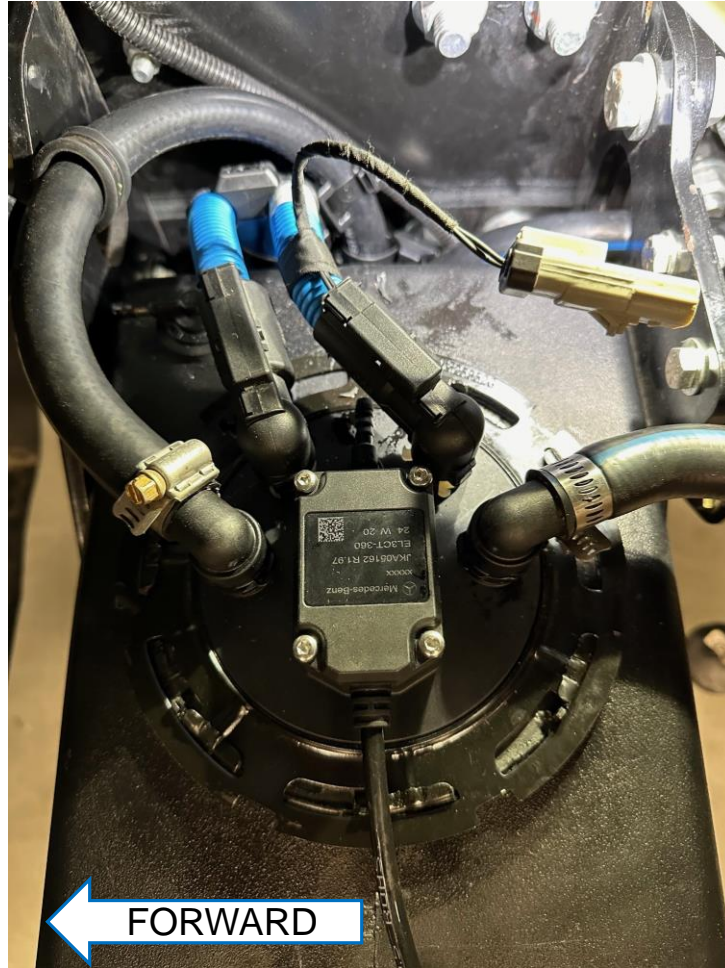

2. DEF LINE ROUTING TO BE UPDATED. ENSURE THAT THERE IS NO RUBBING ALONG DEF TANK BRACKETS.

A1

3. SECURE DEF LINES AND ENSURE THE LINES ARE CLEAR OF THE DRIVESHAFT AND AFTER TREATMENT.

A4

D04-37587

D04-37587