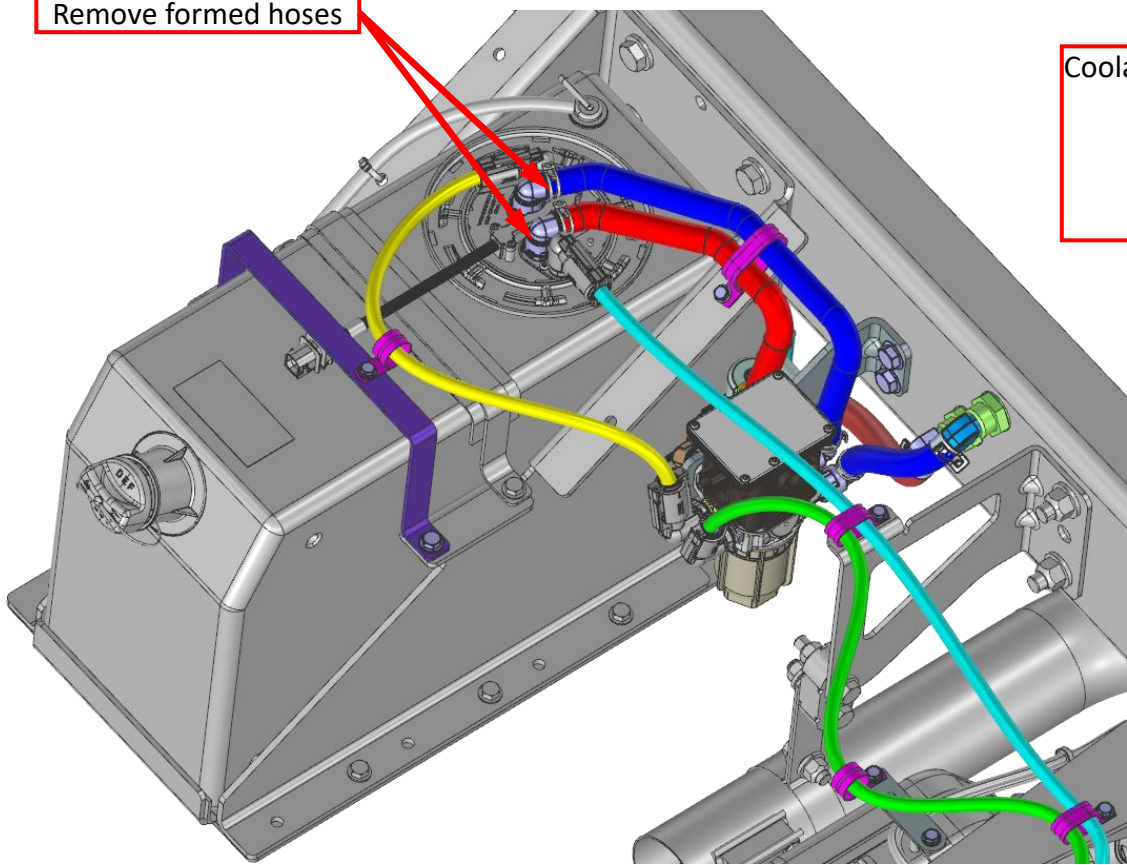

SSI Bill	KUS Bill	SSI Install	KUS Install
23V-C05908	23V-C05920	D04-36870-000	D04-37489-000
23V-C05910	23V-C05922		
23V-C05909	23V-C05921	D04-36870-001	D04-37489-001
23V-C05911	23V-C05923		

Remove formed hoses