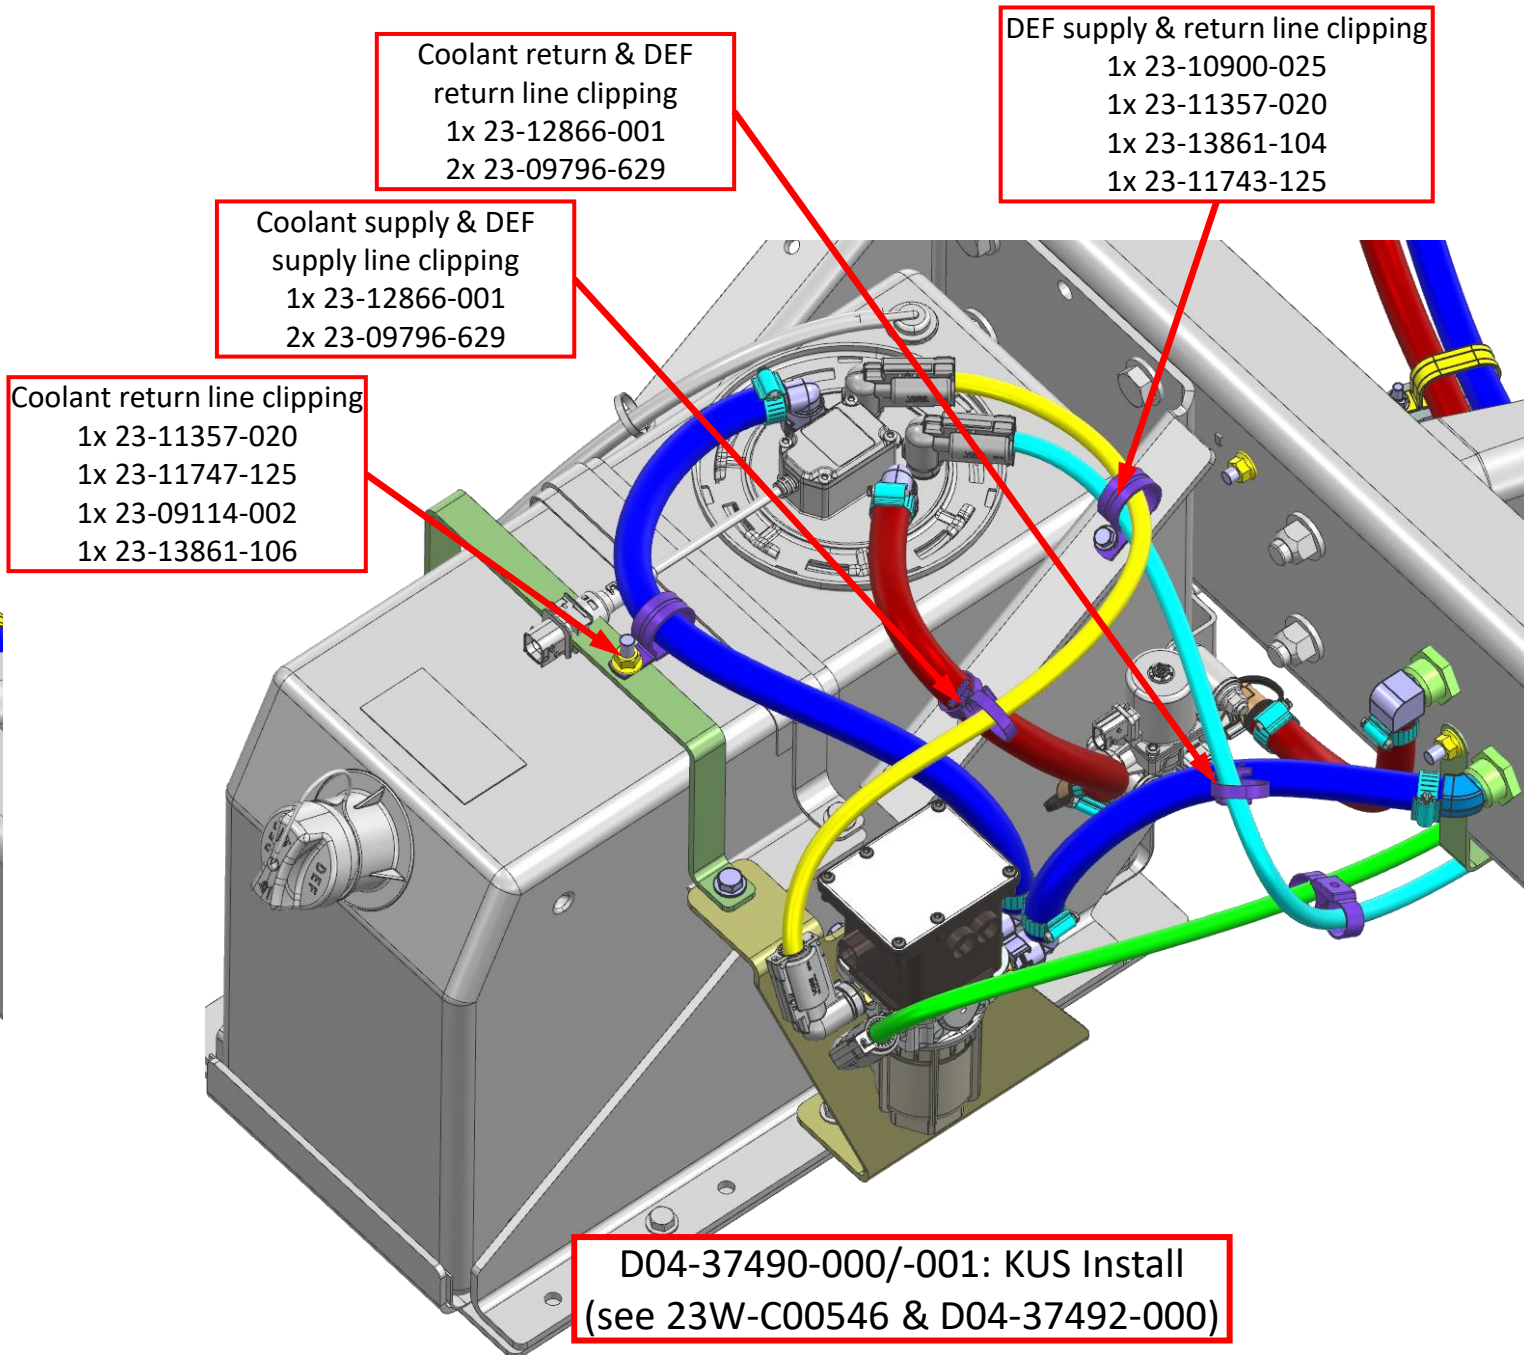

Coolant return & DEF return line clipping
1x 23-12866-001
2x 23-09796-629

DEF supply & return line clipping
1x 23-10900-025
1x 23-11357-020
1x 23-13861-104
1x 23-11743-125

Coolant supply & DEF supply line clipping
1x 23-12866-001
2x 23-09796-629

Coolant return line clipping
1x 23-11357-020
1x 23-11747-125
1x 23-09114-002
1x 23-13861-106

D04-37490-000/-001: KUS Install
(see 23W-C00546 & D04-37492-000)