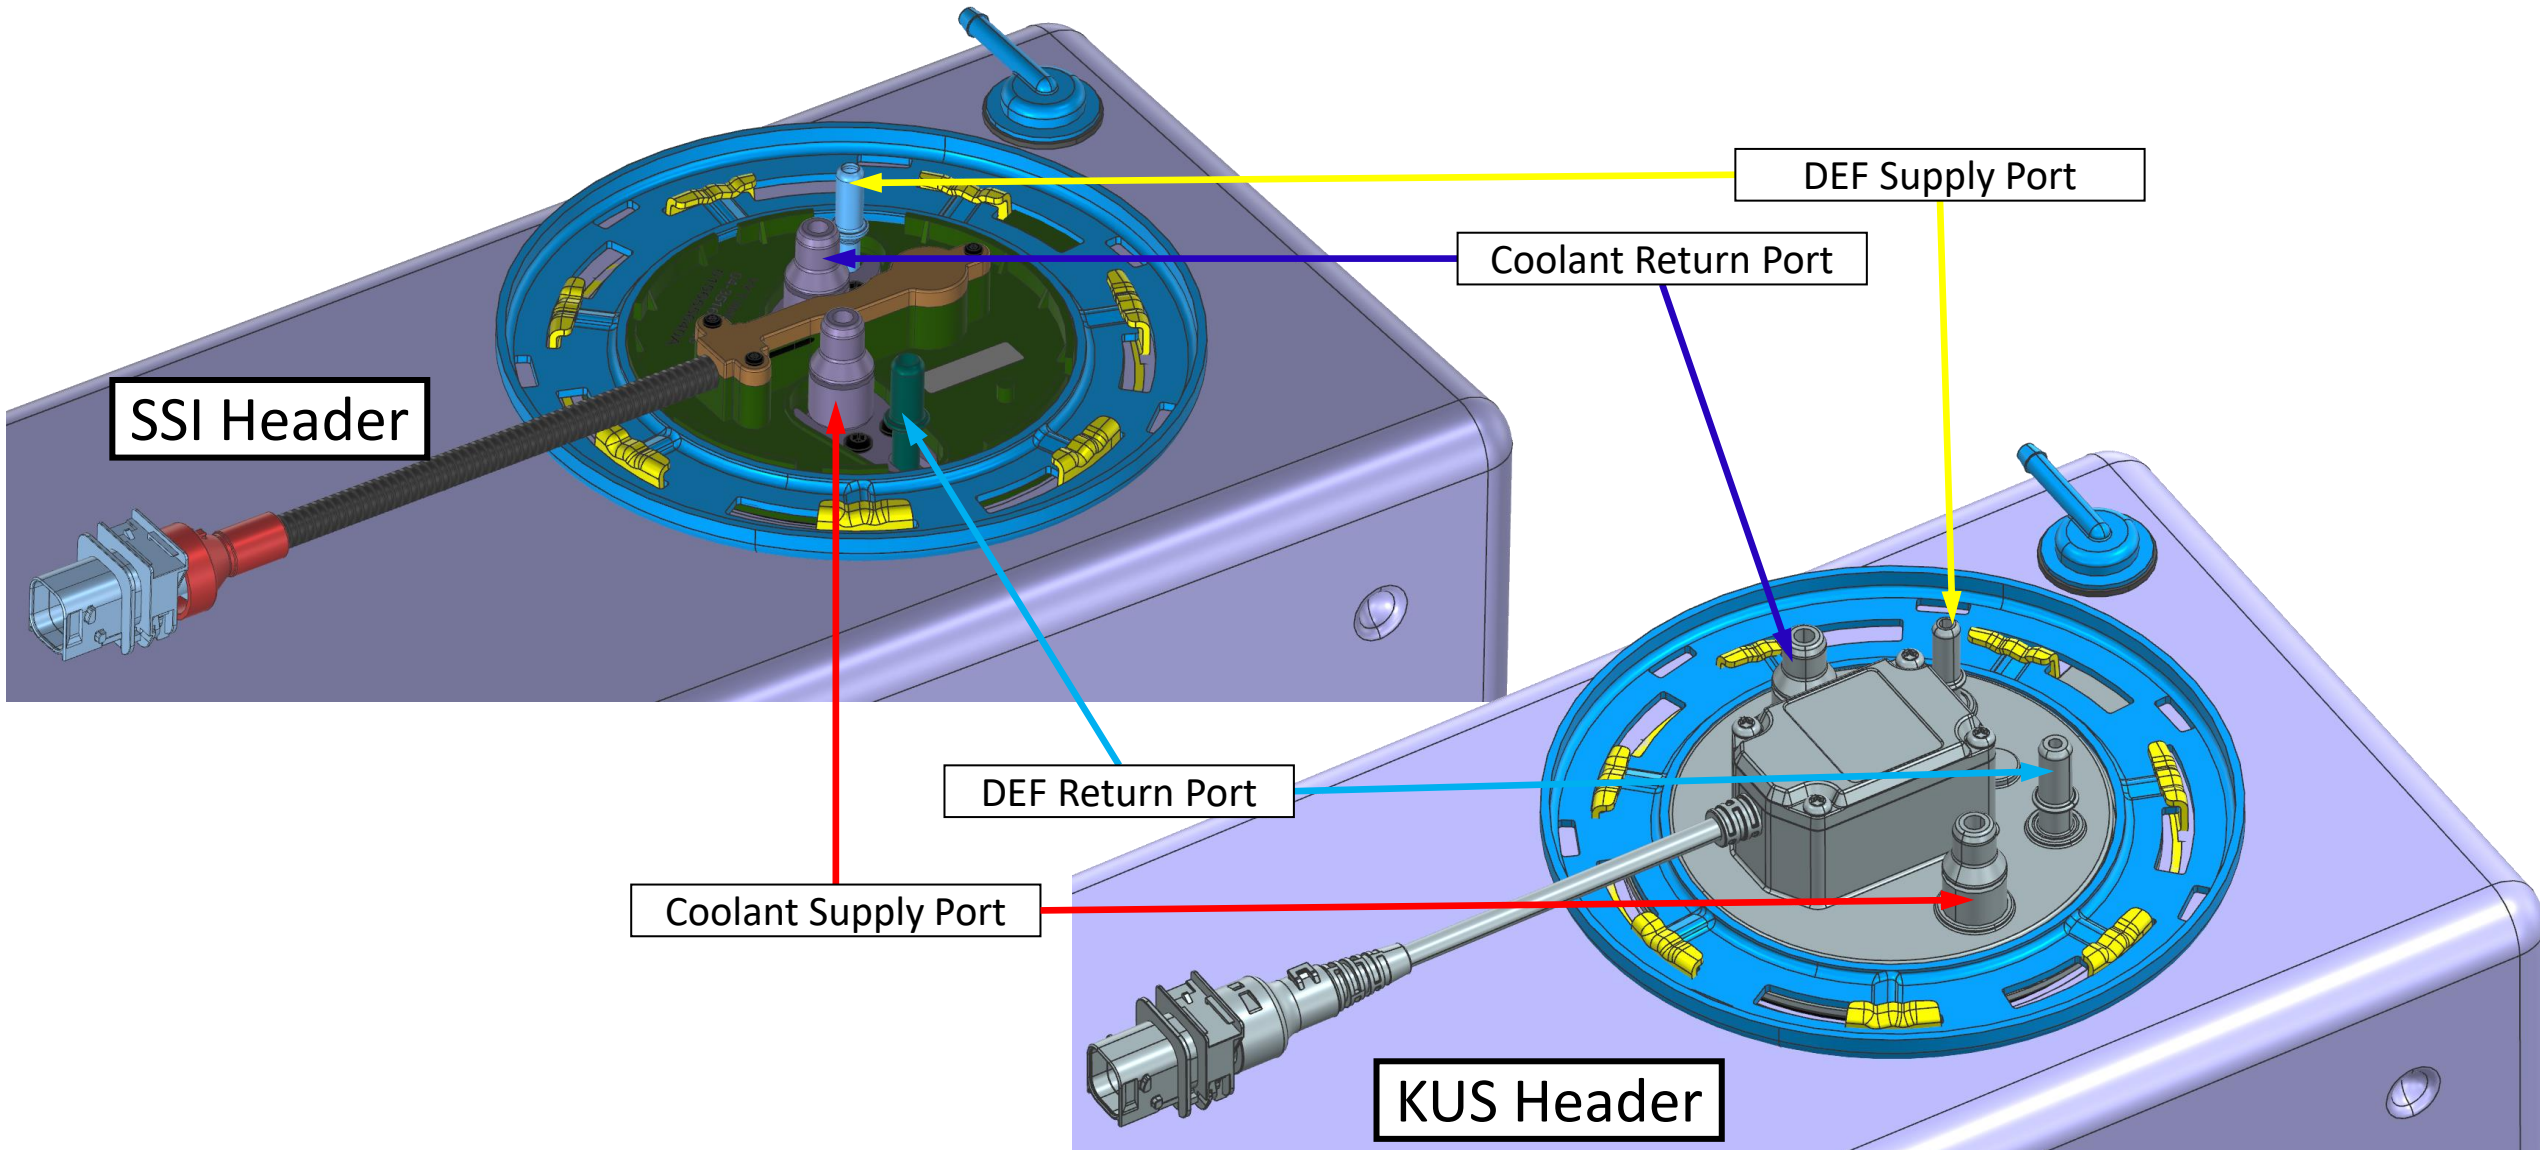

DEF Tank Header Comparison