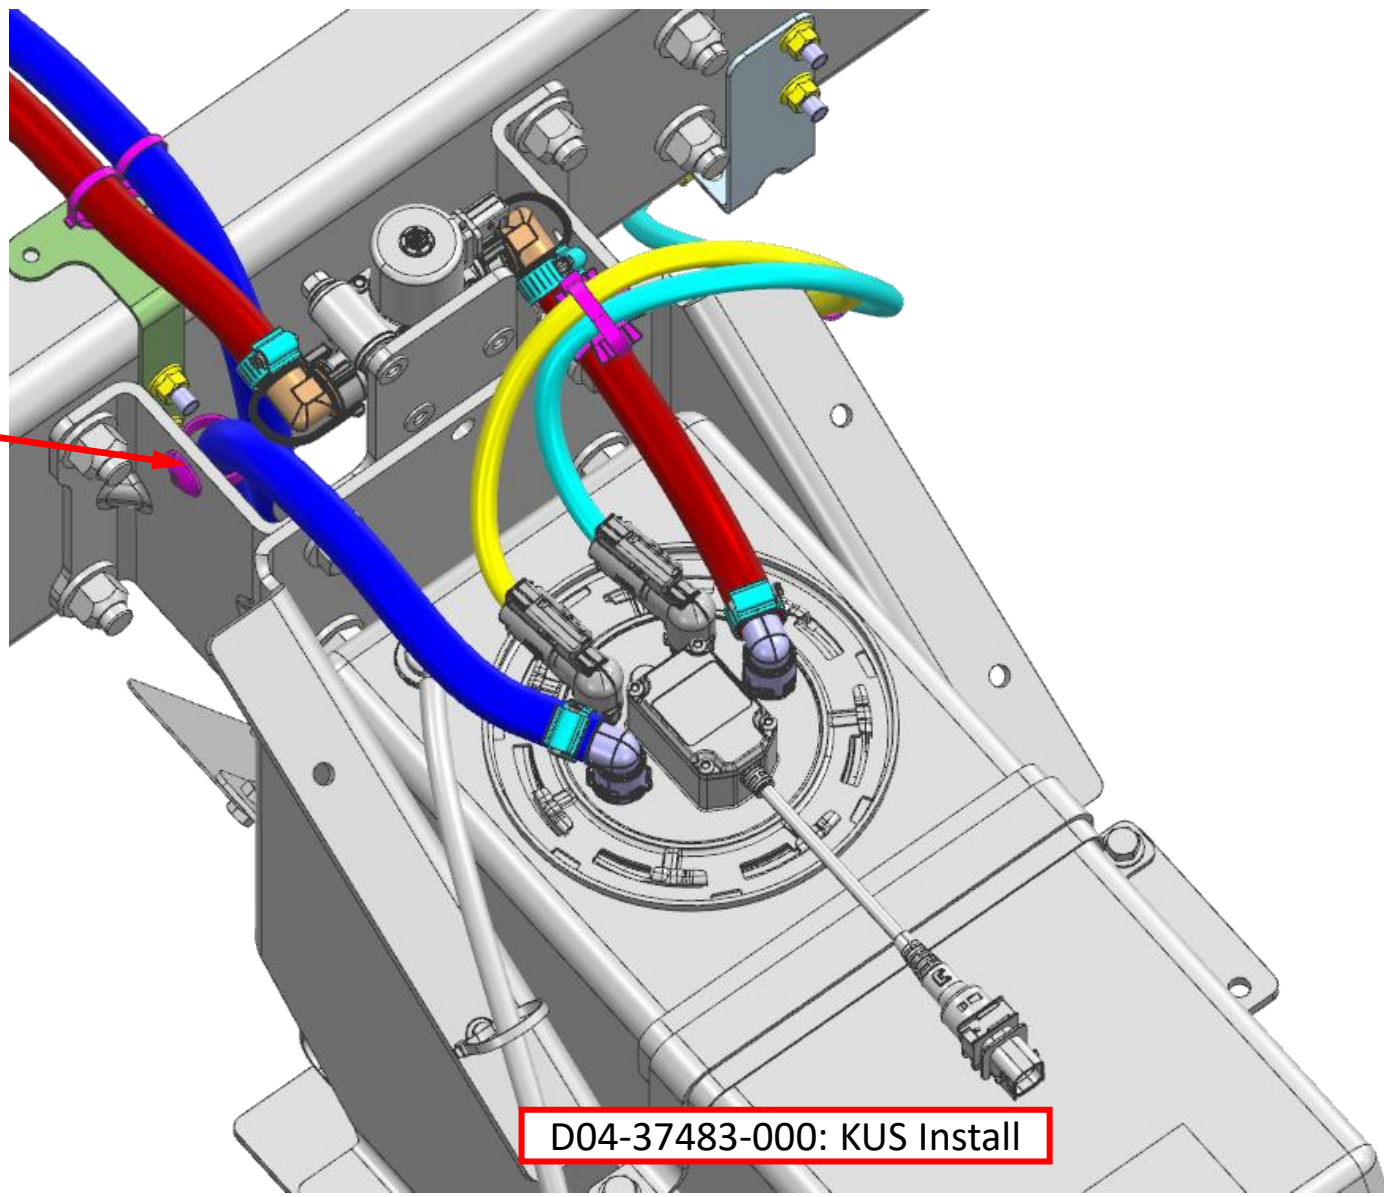

SSI Bill	KUS Bill	SSI Install	KUS Install
23V-C00659	23V-C00665	D04-36747-000	D04-37483-000
23V-C00660	23V-C00666		

Coolant return line clipping
1x 23-12069-001

D04-37483-000: KUS Install