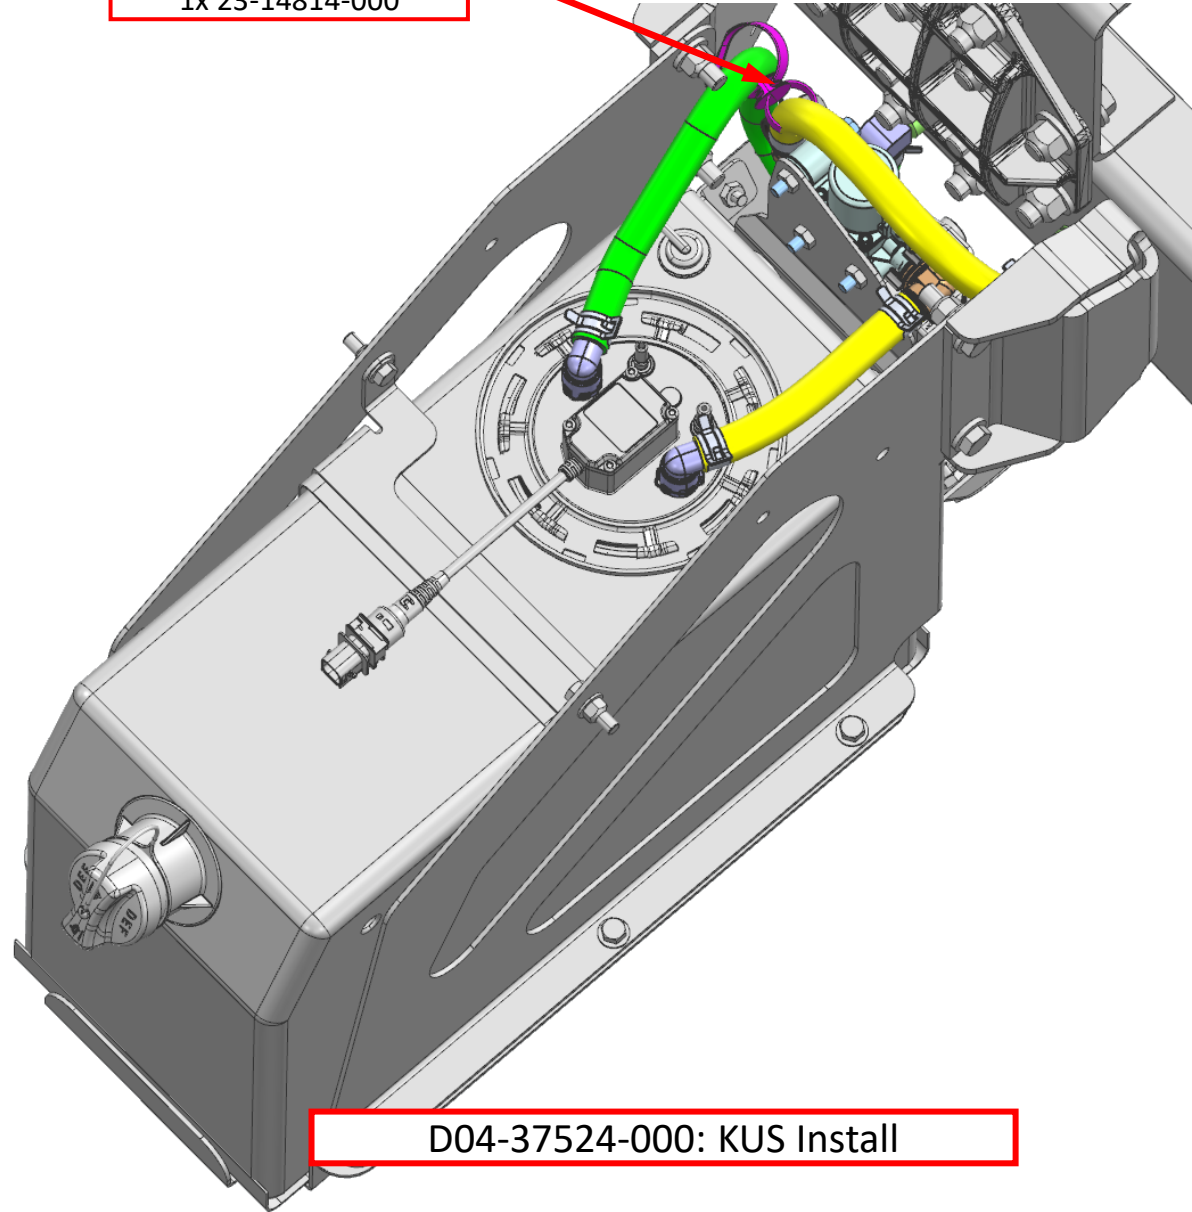

D04-37526-000: KUS Install

SSI Bill	KUS Bill	SSI Install	KUS Install
23V-C05525	23V-C05564	D04-35546-000	D04-37524-000

Remove zip tie & butterfly band

D04-35546-000: SSI Install

Coolant supply & return line clipping  
1x 23-14814-000