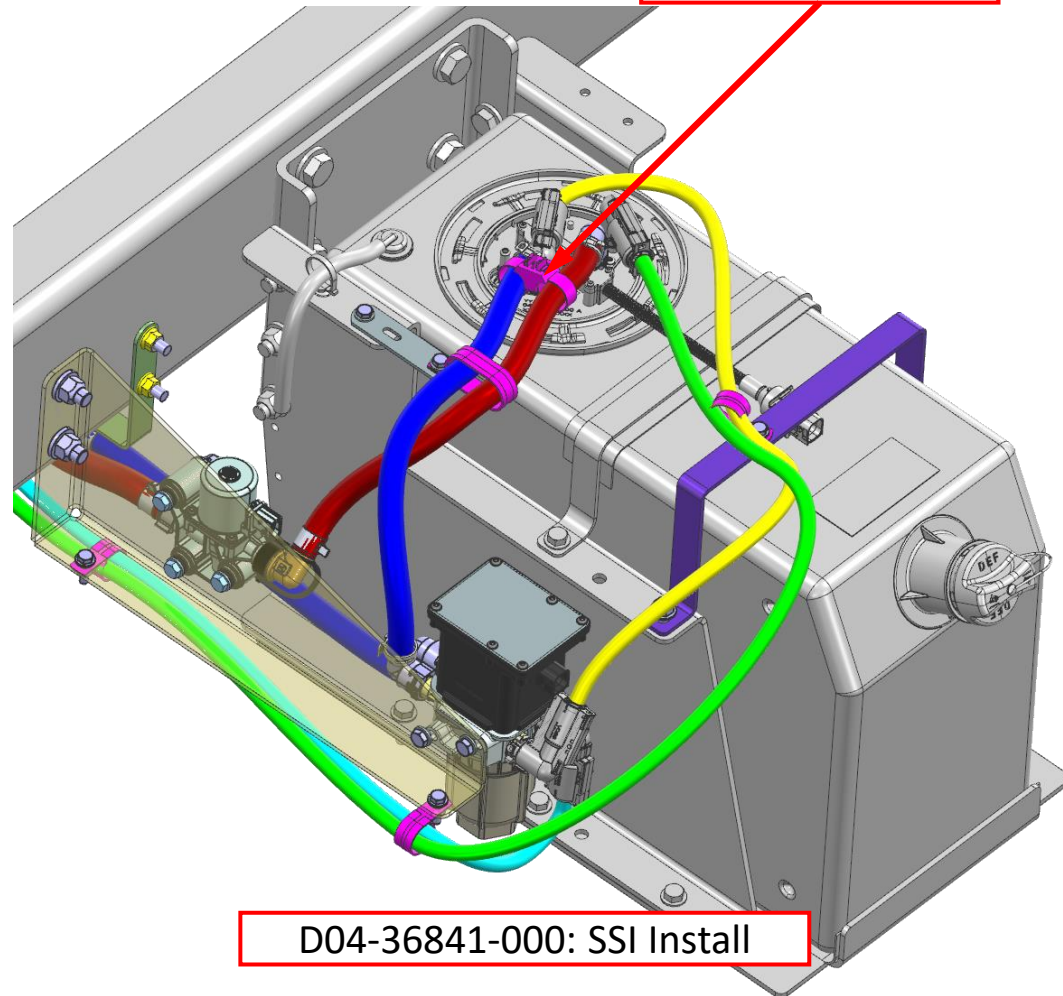

SSI Bill	KUS Bill	SSI Install	KUS Install
23V-C05390	23V-C07100	D04-36841-000	D04-37484-000
23V-C05391	23V-C07101		

DEF supply & pressure line clipping
1x 23-11357-016
1x 23-13861-104
1x 23-10742-100
1x 23-10900-025

Remove butterfly band

D04-36841-000: SSI Install