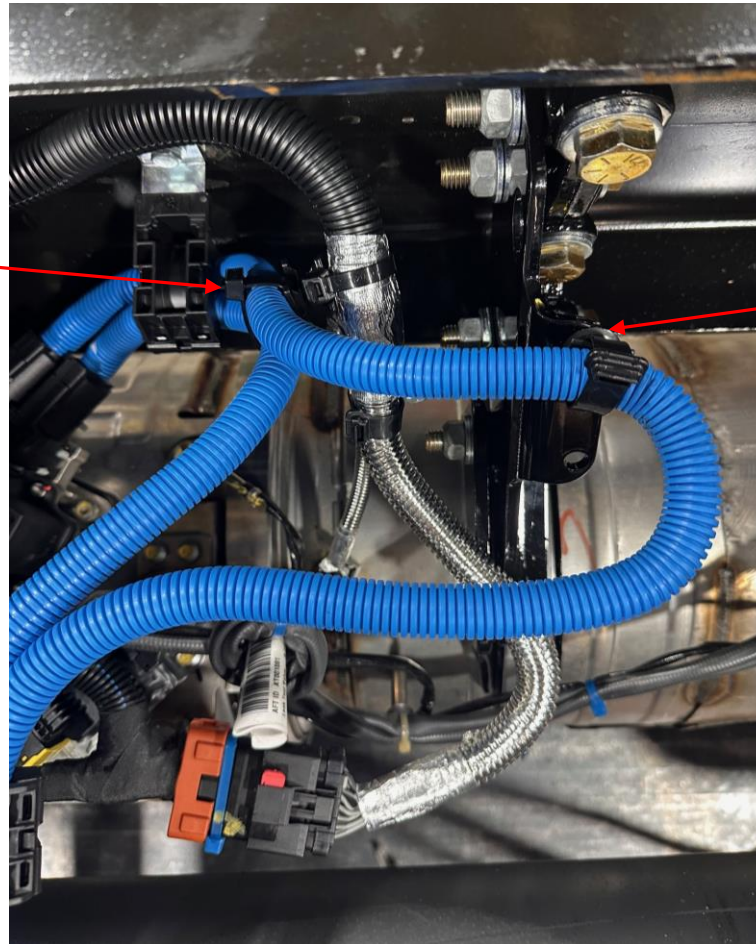

← FORWARD

2X (4)
(5)
(A4) (3)

(3) (A4)

BETWEEN THE FRAME RAILS

D04-37587

ASSEMBLY LINE

(A3)