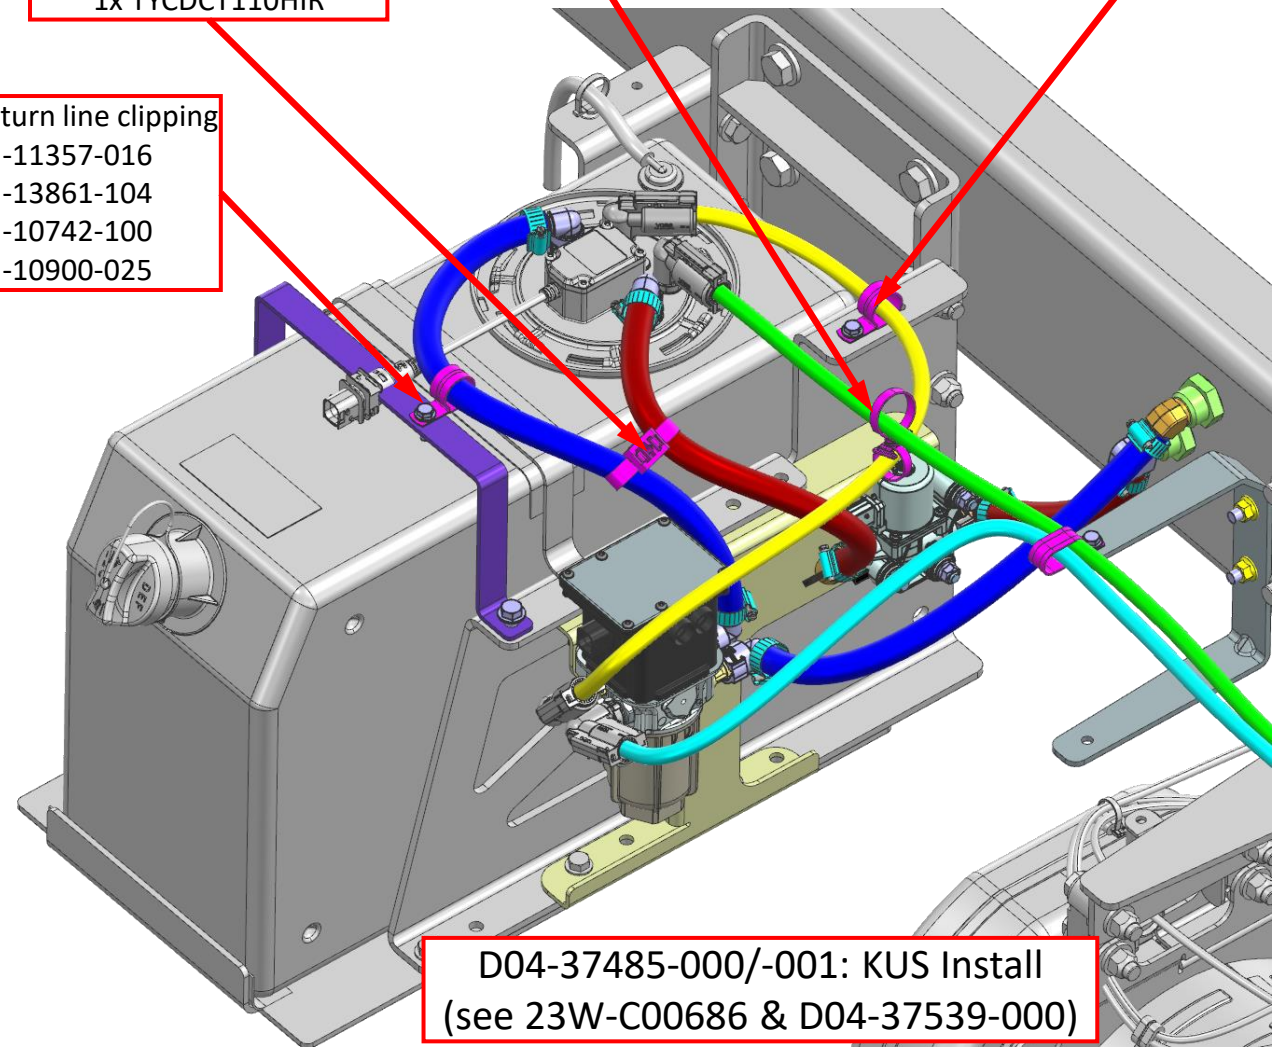

D04-37485-000/-001: KUS Install
(see 23W-C00686 & D04-37539-000)