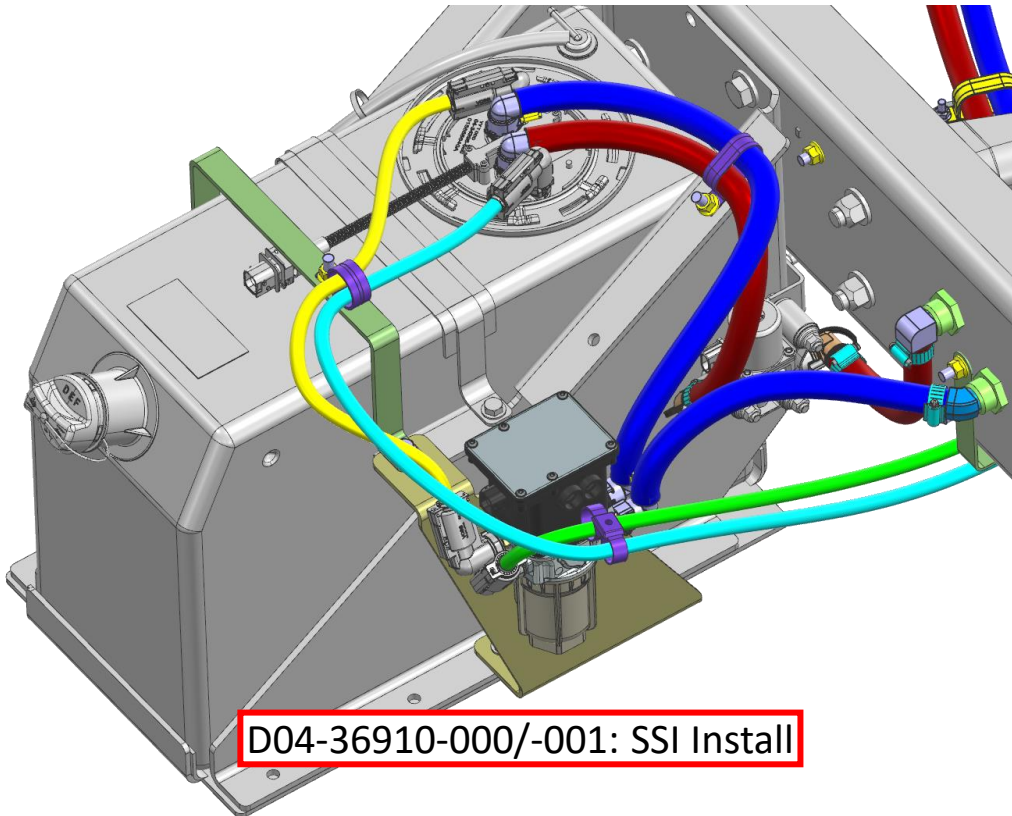

SSI Bill	KUS Bill	SSI Install	KUS Install
23V-C00661	23V-C00667	D04-36910-000	D04-37490-000
23V-C00662	23V-C00668		
23V-C00663	23V-C00669	D04-36910-001	D04-37490-001
23V-C00664	23V-C00670		

D04-36910-000/-001: SSI Install