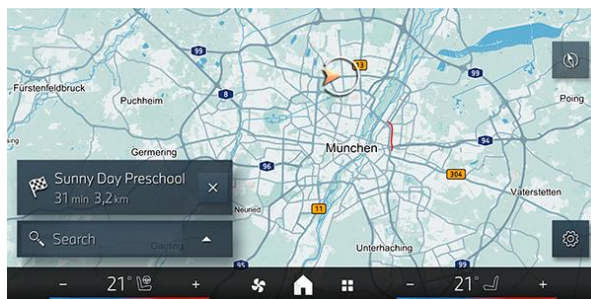

## Feature Upgrade: Proactive Navigation Powered by AI

Proactive Navigation now uses AI to more accurately identify frequently visited destinations and suggest them automatically. It can also recommend helpful intermediate stops—such as your usual coffee stop on the way to work. With a single tap, you can add these suggestions to your route. If a departure reminder is activated in the My BMW App, you'll receive even more detailed recommendations.