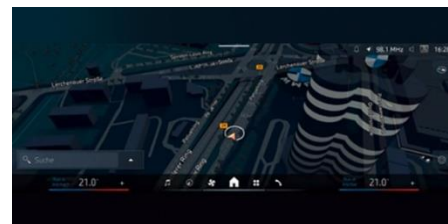

Feature Upgrade: Navigation Shows all Available Lanes

The visualization of navigation in BMW Maps is now even more detailed, showing available lanes and direction of travel such as turning lane. This feature will be added soon to the separately bookable BMW Digital Premium package.