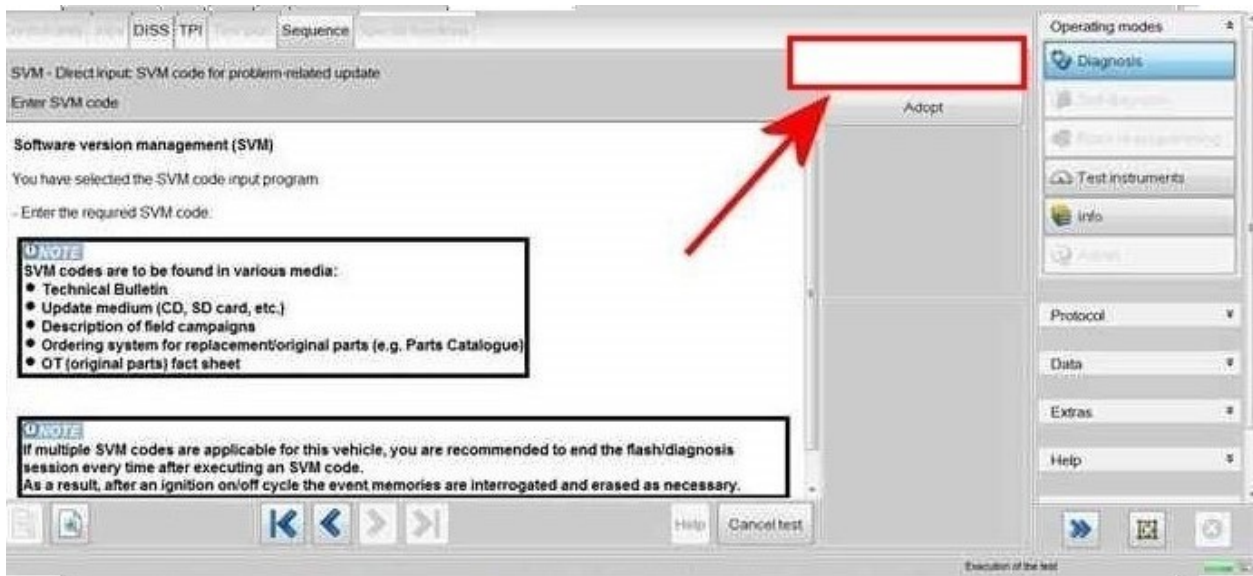

2) Referring to Figure 10 - Within the Special functions tab - Select SVM - Code Input (Point A)

• Select Perform test (Point B)

Figure 10

3) Referring to Figure 11 - Enter the SVM code **372WDD02**

Figure 11