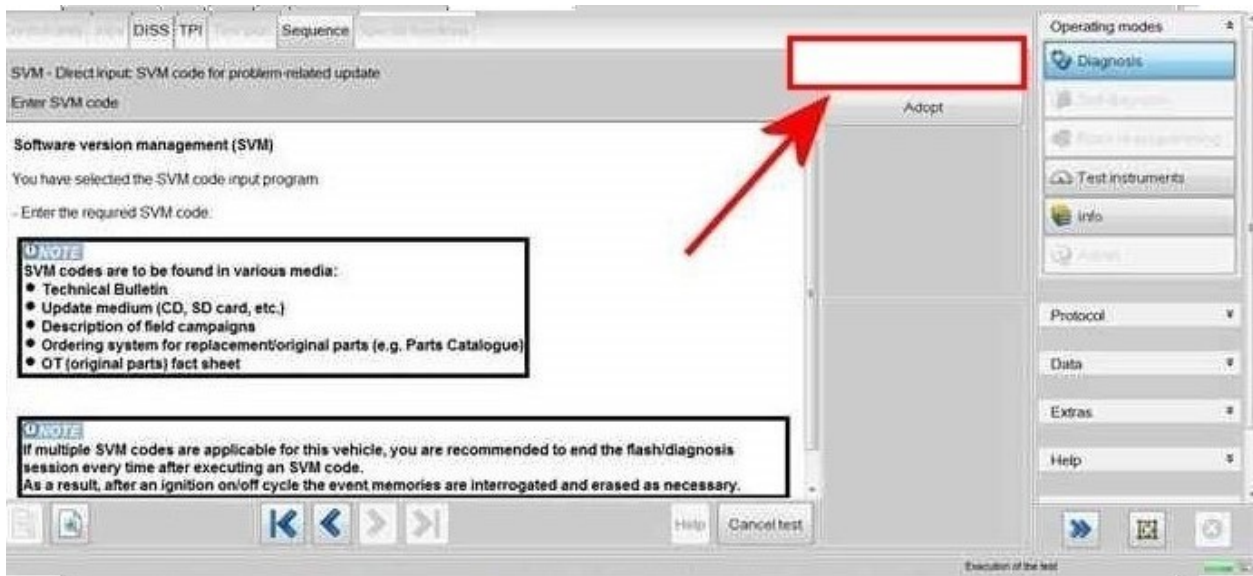

• Select Perform test (Point B)

Figure 10

3) Referring to Figure 11 - Enter the SVM code **372WDD02**

Figure 11

4) The control modules will automatically be updated one by one, starting with 00BB (Driver rear) and then 00BC (passenger rear)