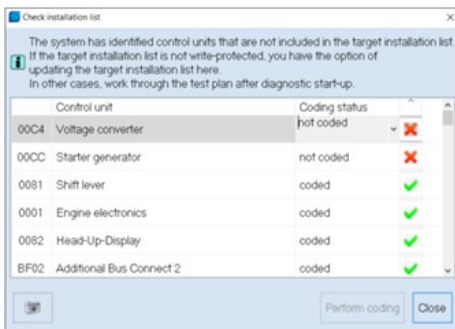

Hybrid Vehicles use a High Voltage System and therefore **MUST ONLY** be worked on by suitable personnel

CAUTION

During the update, switch off all unnecessary consumers. For example, ventilation, seat heaters, interior illumination, exterior lights ect.

Conduct a full guided fault find of the vehicle.

If a 'Check Installation List' pop-up appears, select 'close' (see below image)

Referring to TPI 2075920, address any unknown faults **BEFORE** conducting any of the below updates.

Ensure that the correct battery charger is connected to the vehicle. – Refer to the "Battery Charger" Section above.

Obtaining flash files for ODIS-S

NOTICE

The Bentley ODIS-S Brand Version 2.35.2 does not require Hotfix. Only loading of the local flash files.

Visit <https://bentley.atheer.io/> and log in with the following case-sensitive account details.

- Username: bilupdate
- Password: Bentley123!

NOTICE

If you are already logged into your retailer account, you will need to logout first. To do this, click on your account initials (bottom left corner) and click "Sign Out".

After logging in, using the navigation bar on the left hand side, click on the 'conversations' tab