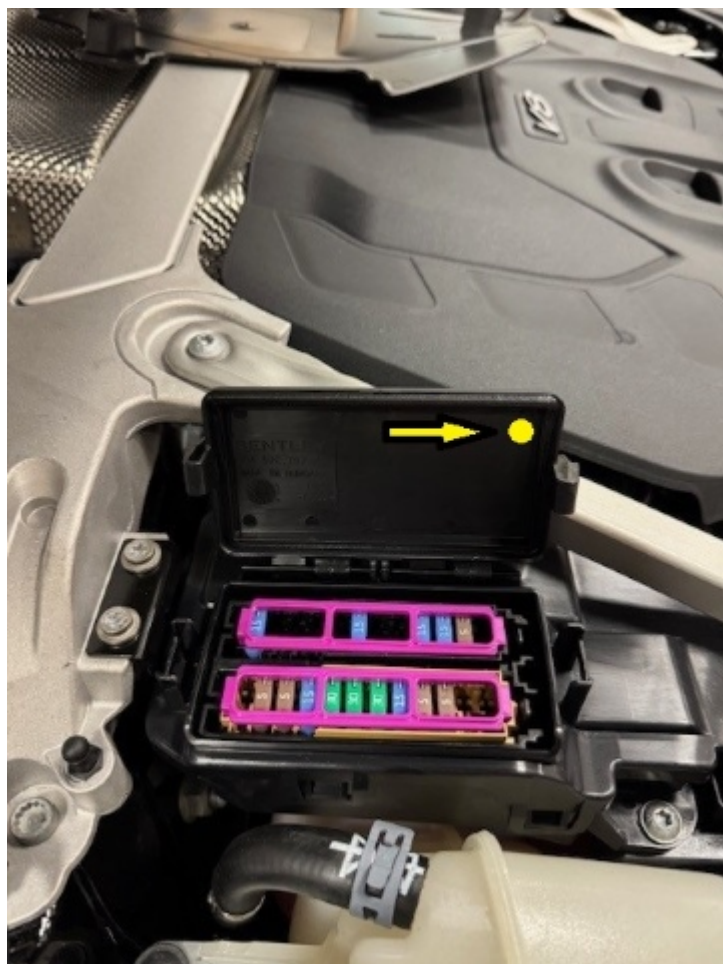

11. After successful completion of the update, perform the following.
  - a. Turn off the ignition.
  - b. Remove all equipment from the car (Diagnostic tester/dongle, battery charger, keys).
  - c. Close all doors, windows, bonnet and boot lid.
  - d. Lock the vehicle to perform a CAN-BUS sleep (wait 15 minutes).

12. After 15 minutes, unlock and open the driver's door. Turn on the ignition, re-connect the battery charger and diagnostic dongle.

13. Re-run guided fault finding and clear DTCs. If any faults are present, refer to TPI 2075920. If any other faults are present, please raise a full DISS query with a full GFF log uploaded online stating the error encountered.

Identification

Once the applicable action has been conducted, the operative must submit a warranty claim as this will show the service campaign action as complete within Elsa Pro "Repair history".

You must also add a yellow paint mark to the underside of the Fusebox cover as per the picture below.