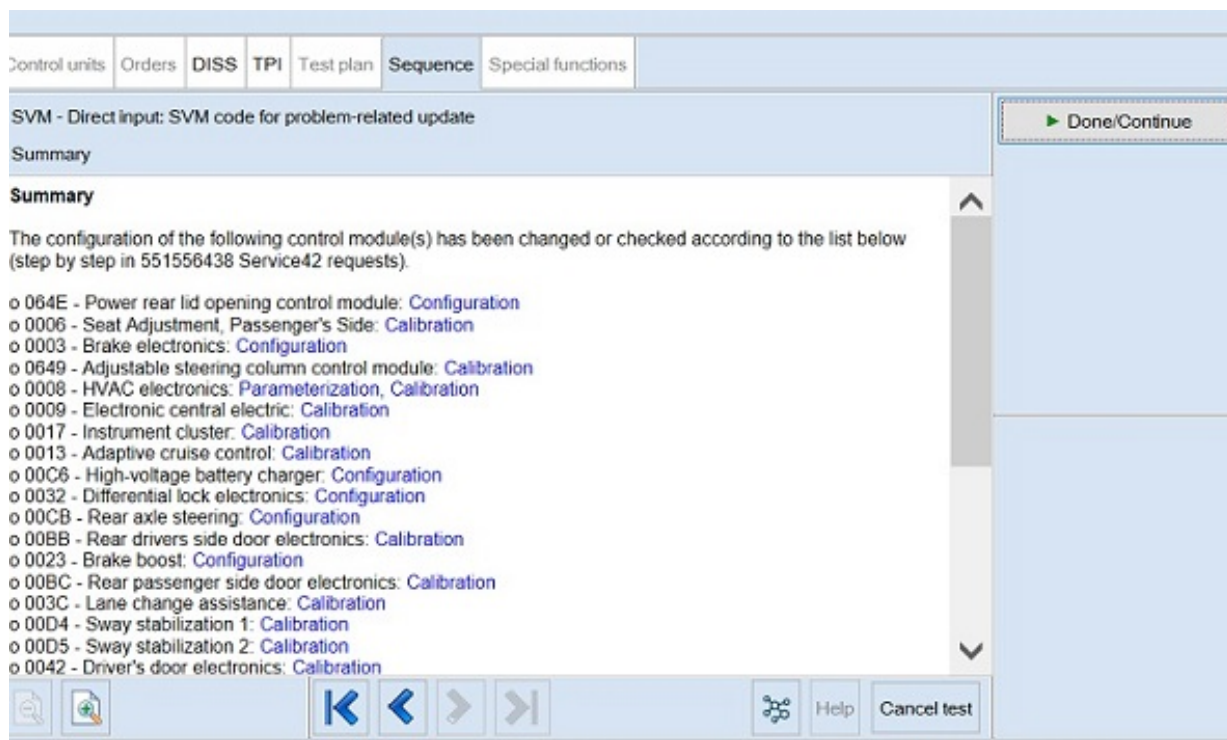

5. After ensuring DoIP is selected, and a suitable battery charger is connected, select Option 1 – “Yes”.
  - a. From here, all control modules will be interrogated and the SVM action will take place.

6. Ensure that the diagnostic device remains connected for the duration of the update.

7. Follow all on-screen prompts until the program ends.
  - a. If you have a prompt stating there is no communication established with 00CC, select done/continue.

8. Follow the on-screen instructions to completion.

9. If you are presented with this screen (Fig 3) at the end of the update, the update was successful. Please continue to step 11.

Fig 3

10. If you encounter any errors during the update, please refer to TPI 2078962 - 'ODIS Error Message – Best Practice When Performing Baseline (BiL) Updates'.
  - a. Please raise a FULL TECHNICAL DISS query.
  - b. Customer Statement: “ED40 Support”
  - c. Workshop Findings: Give a summary of the error encountered and ensure that the latest Guided Fault Finding log is submitted online.