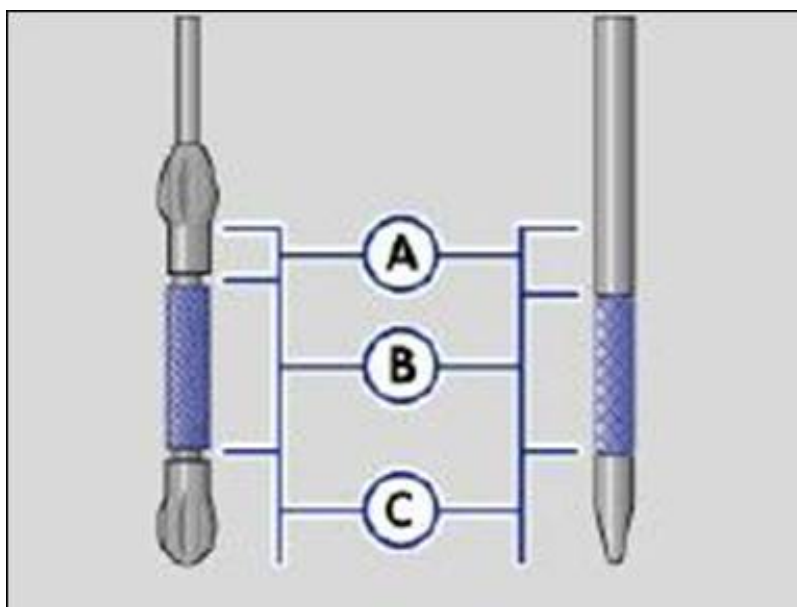

Switch off the engine and wait five minutes for the engine oil to flow back into the oil pan before checking the level.

If the oil level is within the B range, DO NOT add additional oil.

Figure 1.

Warranty

Information only.

Required Parts and Tools

Not applicable.

Additional Information

All part and service references provided in this Technical Bulletin are subject to change and/or removal. Always check with your Parts Dept. and Repair Manuals for the latest information.

© 2025 Volkswagen Group of America, Inc. All rights reserved. Information contained in this document is based on the latest information available at the time of printing and is subject to the copyright and other intellectual property rights of Volkswagen Group of America, Inc., its affiliated companies and its licensors. All rights are reserved to make changes at any time without notice. No part of this document may be reproduced, stored in a retrieval system, or transmitted in any form or by any means, electronic, mechanical, photocopying, recording, or otherwise, nor may these materials be modified or reposted to other sites, without the prior expressed written permission of the publisher.