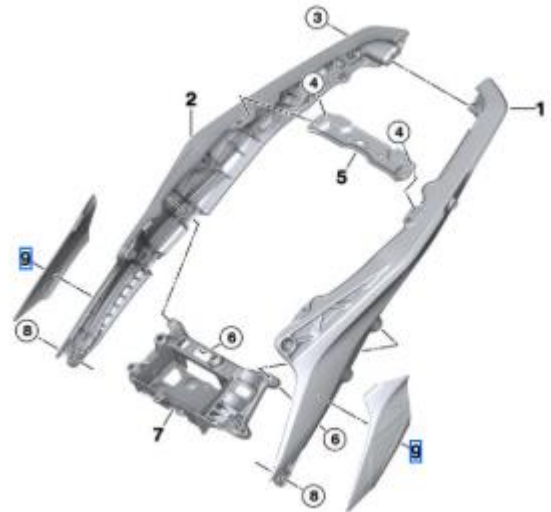

TEC800 FRAME GUARD

INSPECT OF ALL PARTS ON STOCK

OVERVIEW

BMW AG has requested the inspection of all dealer stock of the part numbers listed below to ensure all parts in stock to ensure the modification index falls in the acceptable range.

Description	Part Number
Frame guard rear left	46 63 7 106 107
Frame guard rear right	46 63 7 106 108

- The image to the right shows the parts as depicted in ETK. Please see under "MORE DETAILS" section for information to determine affected stock to be returned.
- Affected stock must not be sold or installed on any motorcycle.
- Affected is all stock of new spare parts shipped and delivered to date only.
- Please return all incorrect part(s) to your facing Regional Distribution Center (RDC). Submit for return using a YR26 damage claim with order reason BM2. A valid BMW delivery and delivery item number must be entered, and 'TEC800' must appear in the text of your TEC claim. For assistance locating the delivery number, please open an IDS ticket with Dealer Services in the Claims section directed to Returns/Claims/Quality.