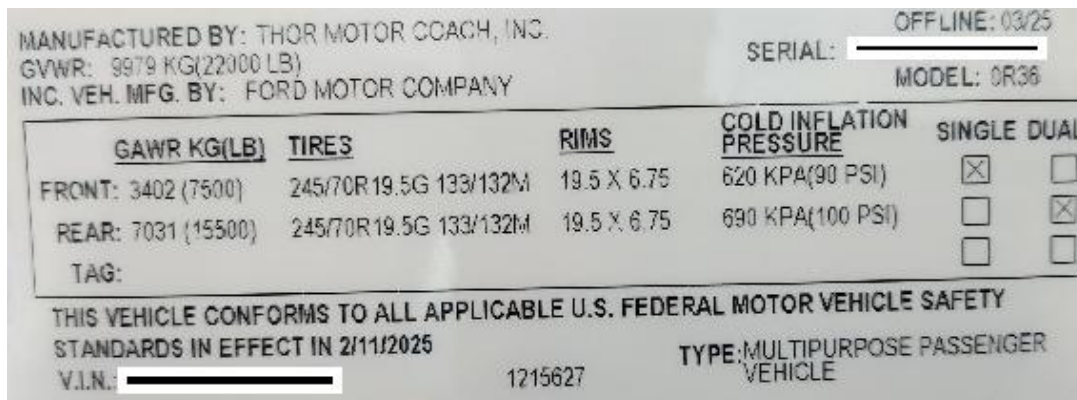

Thor Motor Coach Technical Service Bulletin

TSB #	TSB 25-06		
Description/Title:	Tire PSI Typographical error on Fed Tag		
Affected Product Line(s):	Certain MY 2026 Omni & Magnitude		
Service Campaign # :	RC000334		
Codes:	Inspect with Repair: TMCTS10125W	Document Date:	10/14/2025
Time Allowed:	Inspect with Repair: 0.1	Document Revision:	A

Issue:

There is a typographical error on the Federal ID Tag with regards to the PSI of the rear tires.

Part(s) Required:

New Federal ID Tag (“tag”) provided with Owner notification letter.

Instructions:

1. Locate the existing tag. It can be found in the driver’s cockpit threshold. **Sample tag:**