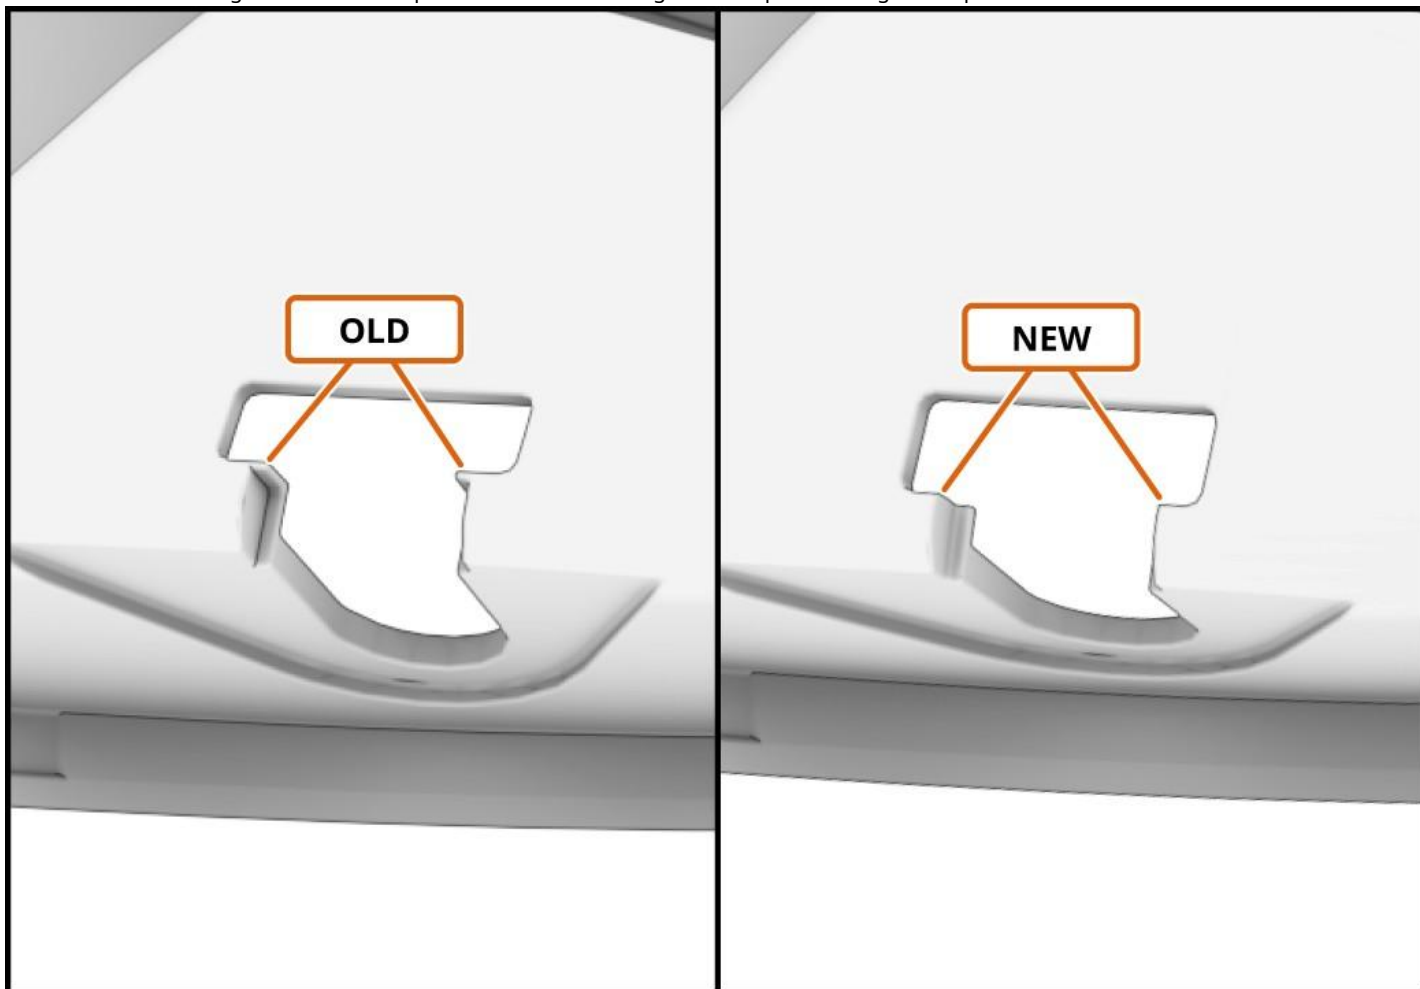

KA-01911 750S - Exterior Door Switch Inoperative

Document Information

Location: Body Exterior – Door release

Topic: Door switch inoperative

Condition: Intermittent

Diagnostic Trouble Codes: N/A

Measure

Through continuous product quality monitoring, McLaren have implemented a new door switch winglet component for McLaren 750S vehicles manufactured from 2025 onwards.

It has come to our attention that some 750S vehicles produced prior to this update may experience intermittent external door switch operation, under specific conditions. When exposed to high ambient temperature for extended periods, thermal expansion of the paddle material may prevent proper contact with the switch rendering it inoperative.

Please refer to the images below for comparison between the original and updated winglet components.

If you find this concern, please order replacement parts as per below parts information and reference MSP procedure – “Door Release Switch – External”.

Parts Information

28AB557CP - WINGLET DOOR OUTER LH

28AB558CP - WINGLET DOOR OUTER RH

Repair Time

Hours: 3.05 - Per side

Attachments

N/A