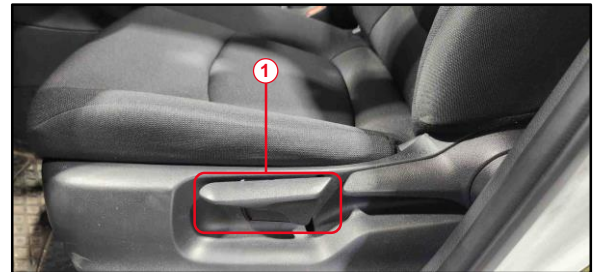

Driver Seat (Manual) Base Sinks or Gradually Lowers

Parts Information

PART NUMBER	PART NAME	QTY
72495-0A030-C0	Handle, Fr Seat Vertical Adjuster, LH	1

Repair Procedure

1. Confirm the condition exists.
  Does the vehicle exhibit a driver seat (manual) base that sinks or gradually lowers?
  - **YES** — Continue to step 2.
  - **NO** — This bulletin does NOT apply. Continue diagnosis using the applicable Repair Manual.

2. Remove the vertical adjusting handle, as shown in Figure 1.

Refer to TIS, applicable model and model year Repair Manual.

- [2022 – 2024](#) Corolla Cross and Corolla Cross HV:
  Vehicle Interior – Seat – Front Seat Assembly (for Manual Seat) – Disassembly

NOTE

Perform ONLY step 3.

Figure 1.

1

Vertical Adjusting Handle

3. Install the NEW vertical adjuster handle.
  Refer to TIS, applicable model and model year Repair Manual.

- [2022 – 2024](#) Corolla Cross and Corolla Cross HV:
  Vehicle Interior – Seat – Front Seat Assembly (for Manual Seat) – Reassembly

NOTE

Perform ONLY step 34.

4. Confirm the condition is no longer present.