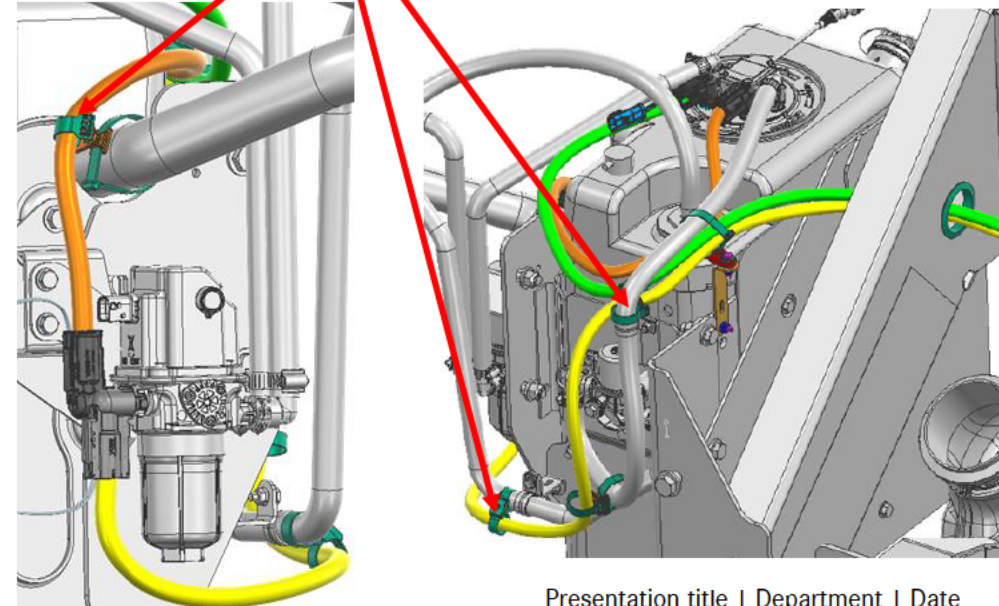

KUS

23U
001

23V
002

23W
006

X2