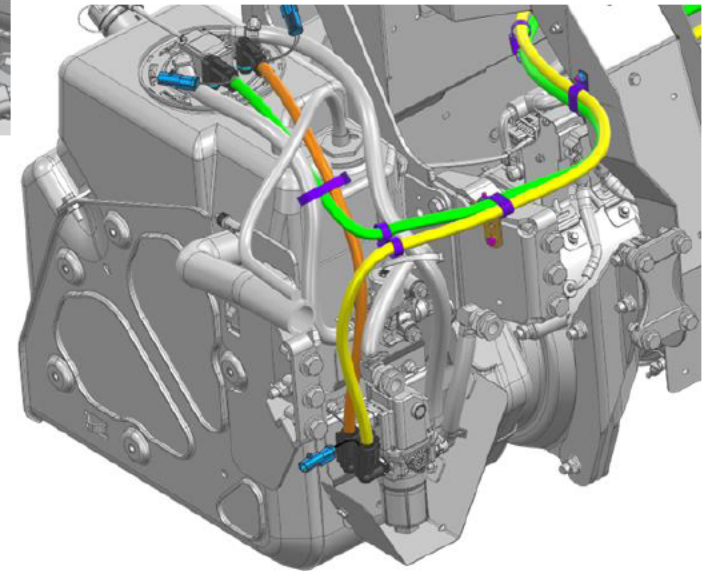

TYPE 12

SSI

23U
001

23V
036

KUS

23U
001