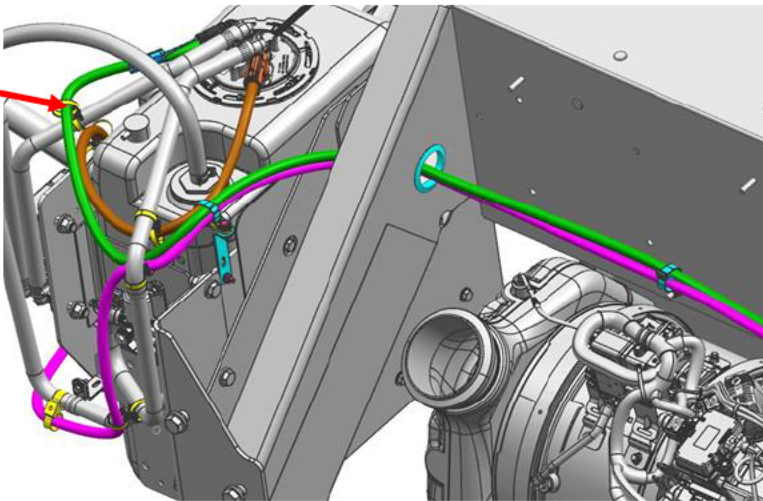

23W
012

013

X2