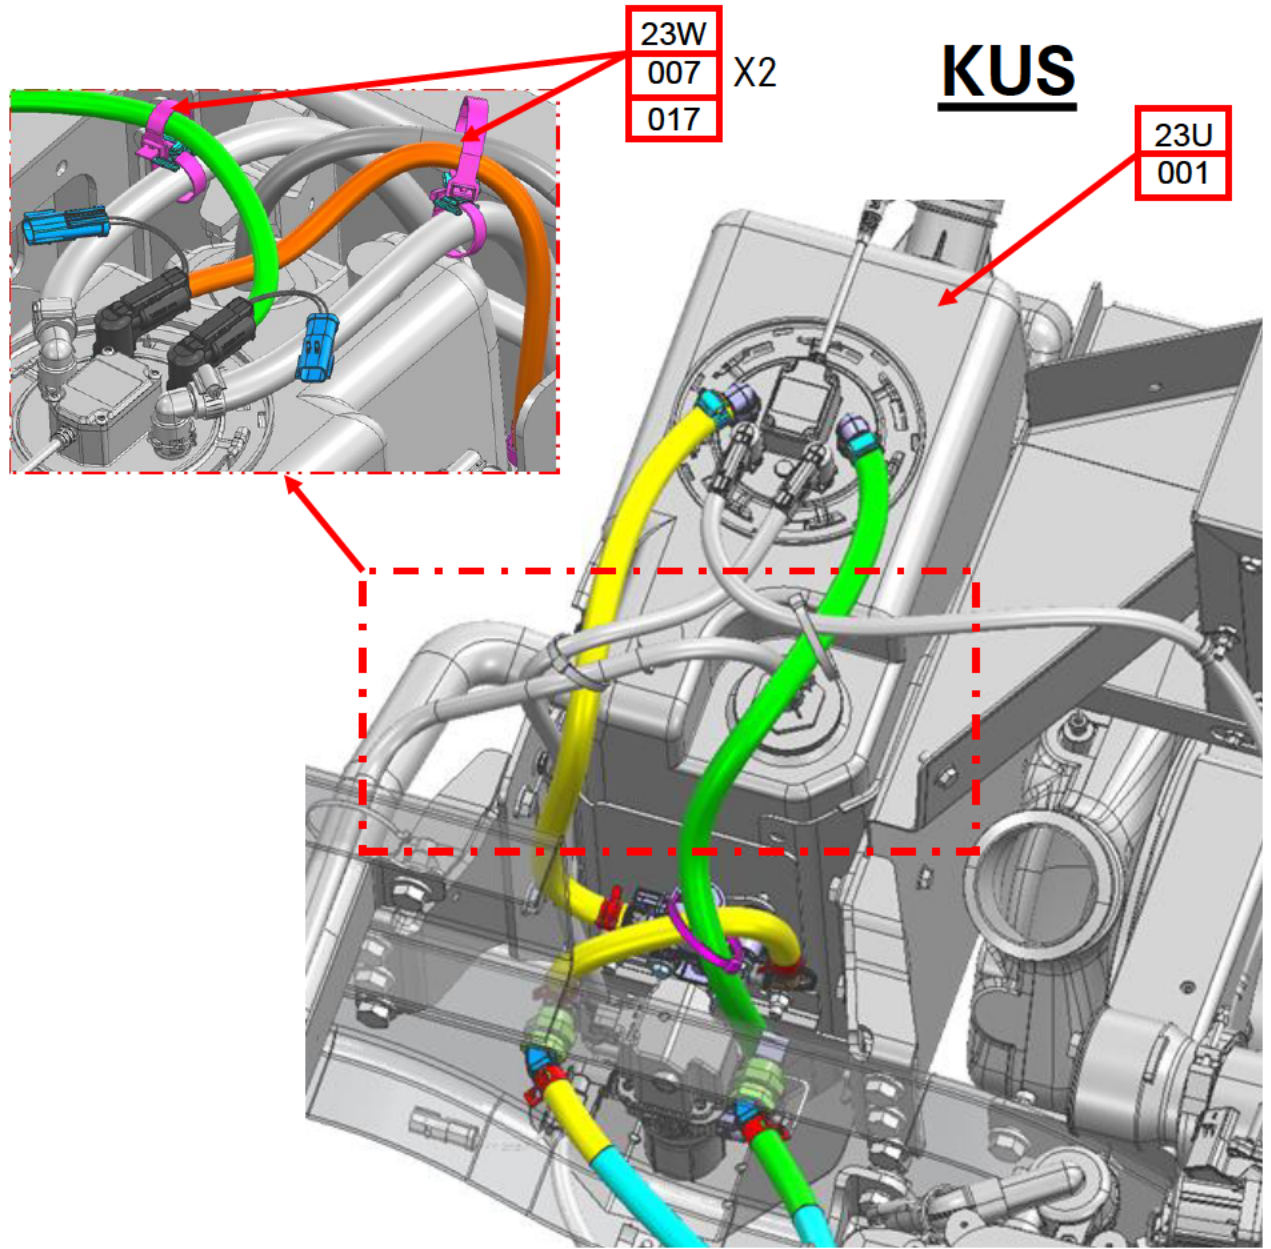

DEF SYSTEM SSI TO KUS COMPARSION

S.no	SSI						KUS					
	23U		23V		23W		23U		23V		23W	
	Bill	install	Bill	install	Bill	install	Bill	install	Bill	install	Bill	install
1	23U-C06200	D04-35580-000	23V-C05538	D04-35710-000	23W-C00372	D04-35626-000	23U-C06252	D04-35580-000	23V-C05570	D04-37532-000	23W-C14100	D04-37545-000
2	23U-C06201	D04-35581-000	23V-C05532	D04-35709-000	23W-C00385	D04-35655-000	23U-C06253	D04-35581-000	23V-C05569	D04-37531-000	23W-C14104	D04-37550-000
3	23U-C06202	D04-35582-000	23V-C05540	D04-35789-000	23W-C00392	D04-35683-000	23U-C06254	D04-35582-000	23V-C05571	D04-37533-000	23W-C14105	D04-37551-000
4	23U-C06204	D04-35590-000	23V-C05538	D04-35710-000	23W-C00384	D04-35634-000	23U-C06255	D04-35590-000	23V-C05570	D04-37532-000	23W-C14103	D04-37549-000
5	23U-C06205	D04-35586-000	23V-C05529	D04-35705-000	23W-C00393	D04-35684-000	23U-C06241	D04-35586-000	23V-C05567	D04-37529-000	23W-C14106	D04-37552-000
6	23U-C06205	D04-35586-000	23V-C05529	D04-35705-000	23W-C00395	D04-36159-000	23U-C06241	D04-35586-000	23V-C05567	D04-37529-000	23W-C14107	D04-37553-000
7	23U-C06206	D15-28613-000	23V-C05526	D04-35559-000	23W-C00374	D04-35627-000	23U-C06242	D04-35584-000	23V-C05566	D04-37528-000	23W-C14101	D04-37546-000
8	23U-C06207	D04-35585-000	23V-C05530	D04-35717-000	23W-C00380	D04-35620-000	23U-C06243	D04-35585-000	23V-C05568	D04-37530-000	23W-C14102	D04-37544-000
9	23U-C06212	D04-36215-000	23V-C05541	D04-37534-000	23W-C00396	D04-36220-000	23U-C06246	D04-36215-000	23V-C05572	D04-37534-000	23W-C14108	D04-37554-000
10	23U-C06227	D04-36802-000	23V-C05532	D04-35709-000	23W-C00398	D04-36922-000	23U-C06247	D04-36802-000	23V-C05569	D04-37531-000	23W-C14109	D04-37555-000
11	23U-C06230	D04-36881-000	23V-C05538	D04-35710-000	23W-C13300	D04-37266-000	23U-C06248	D04-36881-000	23V-C05570	D04-37532-000	23W-C14125	D04-37691-000
12	23U-C06240	D04-37313-000	23V-C05538	D04-35710-000	23W-C13301	D04-37470-000	23U-C06261	D04-38054-000	23V-C05570	D04-37532-000	23W-C14126	D04-37692-000

KUS