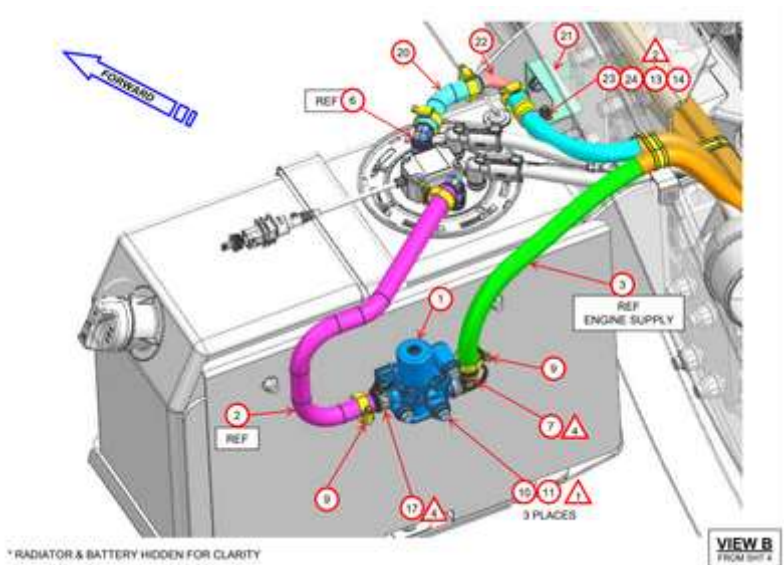

SS 306 TBB HDX DEF Header Service Replacement Additional Parts

Applicable Vehicles

TBB HDX

Symptoms

DEF Header Failure replacement

Issue

Original SSI DEF Header, which has been discontinued, has failed and needs to be replaced.

Replacement KUS DEF header

04-37614-000 must be used as replacement, but requires some additional parts and re-routing of DEF

Pump Supply Coolant line. Refer below for how item 20 is routed which you will need to reroute.

Note, the coolant line may need to be cut to length for better fit.

Solution

TBB 62410243 replace with 209494 HOSE - EPDM, 72 INCH LENGTH

TBB 62190462 replace with 209496 HOSE - SILICONE, 72 INCH LENGTH

TBB 162366 replace with TBB 209495 HOSE - BLUE STRIPE, 72 INCH Length