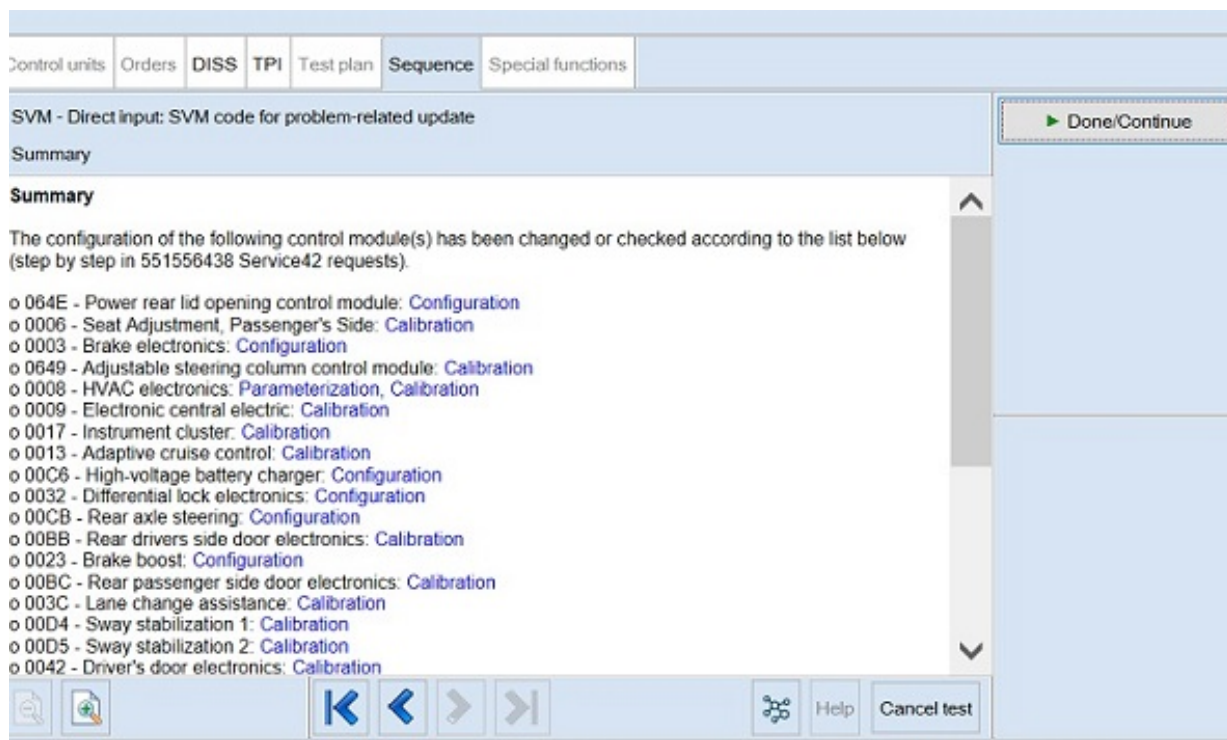

9. If you are presented with this screen (Fig 3) at the end of the update, the update was successful. Please continue to step 11.

Fig 3

10. If you encounter any errors during the update, please raise a FULL TECHNICAL DISS query.
 - a. Customer Statement: “ED40 Support”
 - b. Workshop Findings: Give a summary of the error encountered and ensure that the latest Guided Fault Finding log is submitted online.