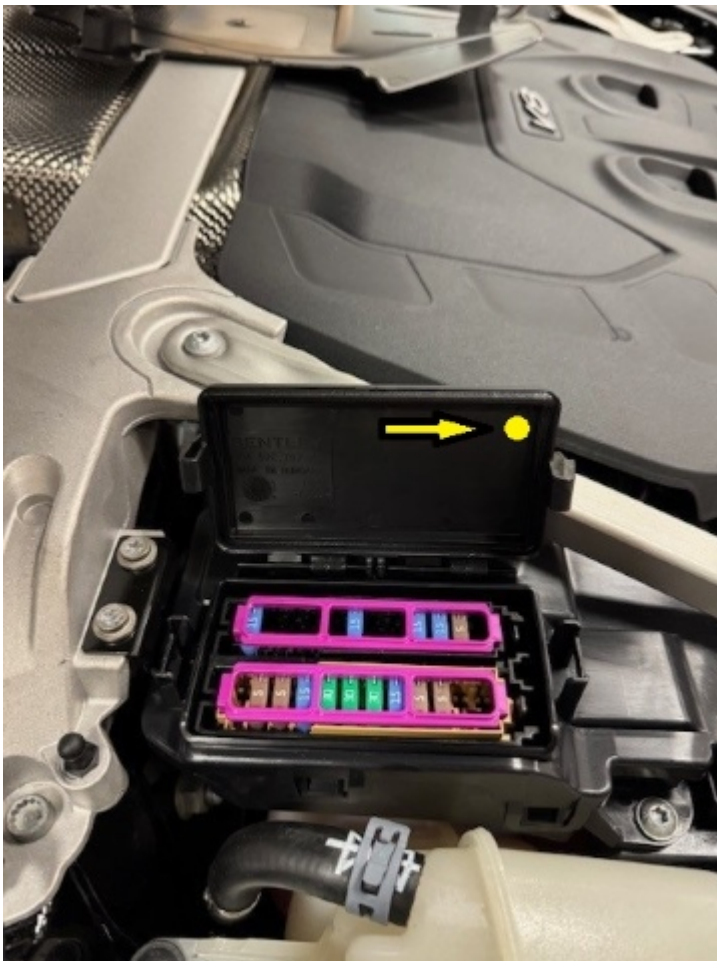

b. Remove all equipment from the car (Diagnostic tester/dongle, battery charger, keys).

c. Close all doors, windows, bonnet and boot lid.

d. Lock the vehicle to perform a CAN-BUS sleep (wait 15 minutes).

12. After 15 minutes, unlock and open the driver's door. Turn on the ignition, re-connect the battery charger and diagnostic dongle.

13. Re-run guided fault finding and clear DTCs. If any faults are present, refer to TPI 2075920. If any other faults are present, please raise a full DISS query with a full GFF log uploaded online stating the error encountered.

Identification

Once the applicable action has been conducted, the operative must submit a warranty claim as this will show the service campaign action as complete within Elsa Pro "Repair history".

You must also add a yellow paint mark to the underside of the Fusebox cover as per the picture below.