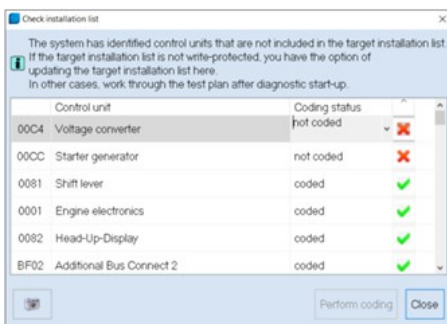

WARNING

Hybrid Vehicles use a High Voltage System and therefore **MUST ONLY** be worked on by suitable personnel

CAUTION

During the update, switch off all unnecessary consumers. For example, ventilation, seat heaters, interior illumination, exterior lights ect.

Conduct a full guided fault find of the vehicle.

If a 'Check Installation List' pop-up appears, select 'close' (see below image)

Referring to TPI 2075920, address any unknown faults **BEFORE** conducting any of the below updates.

Ensure that the correct battery charger is connected to the vehicle. – Refer to the "Battery Charger" Section above.

SVM Code Input

1. Navigate to 'SVM – Code Input' and enter the SVM Code: 372FRWN01
2. On the next screen, ensure that the SVM code displayed is correct.
3. You will be shown the communication type. **This MUST be set to "DoIP"**.
  - a. If "DoIP" is not selected, select option 3 until the communication type is set to "DoIP".
4. After ensuring DoIP is selected, and a suitable battery charger is connected, select Option 1 – "Yes".
  - a. From here, all control modules will be interrogated and the SVM action will take place.
5. Ensure that the diagnostic device remains connected for the duration of the update.
6. Follow all on-screen prompts until the program ends.