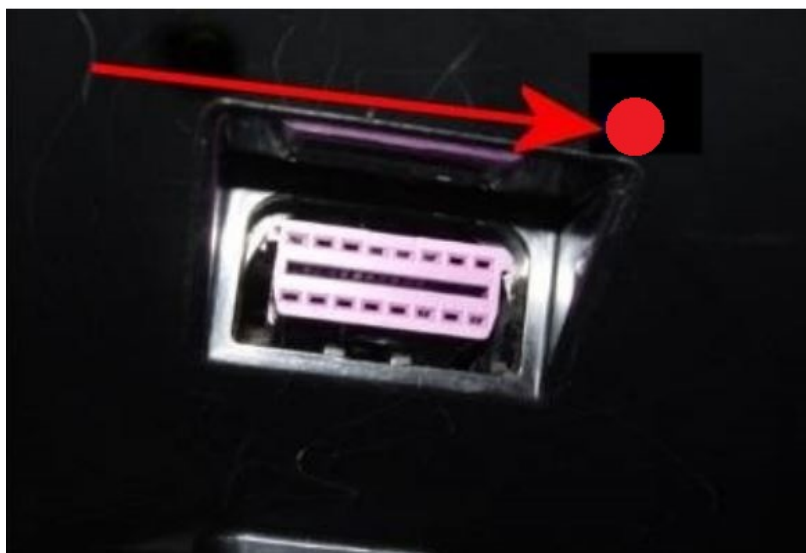

11. After successful completion of the update, perform the following.
  - a. Turn off the ignition.
  - b. Remove all equipment from the car (Diagnostic tester/dongle, battery charger, keys).
  - c. Close all doors, windows, bonnet and boot lid.
  - d. Lock the vehicle to perform a CAN-BUS sleep (wait 15 minutes).

12. After 15 minutes, unlock and open the driver's door. Turn on the ignition, re-connect the battery charger and diagnostic dongle.

13. Re-run guided fault finding and clear DTCs. If any faults are present, refer to TPI 2075920. If any other faults are present, please raise a full DISS query with a full GFF log uploaded online stating the error encountered.

Identification

Once the applicable action has been conducted, the operative must submit a warranty claim as this will show the service campaign action as complete within Elsa Pro "Repair history".

You must also add a red paint mark adjacent to the OBD port