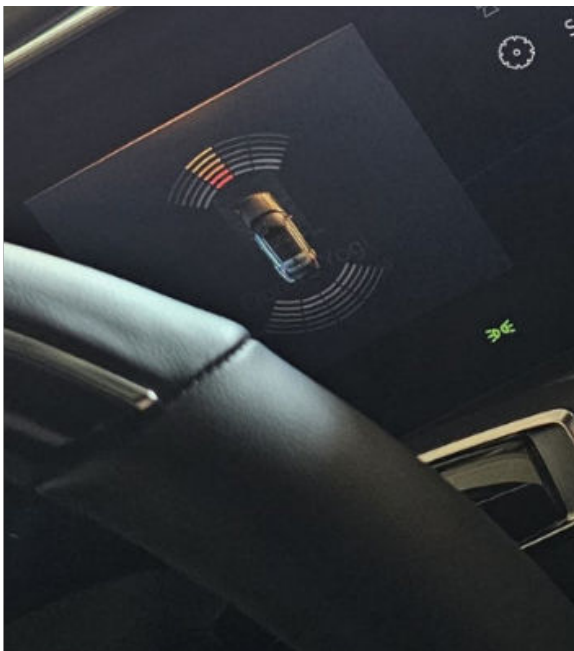

Service Bulletin

Bulletin No.: PIC6511B

Date: August, 2025

PRELIMINARY INFORMATION

Subject: Diagnostic Tip - Unwanted Park Assist Indication

Brand:	Model:	Model Year:		VIN:		Engine:	Transmission:
		from	to	from	to		
Cadillac	Lyriq	2023 - 2025		All	All	All	All
Chevrolet	Traverse (All New)	2024 - 2025		All	All	LK0	All
GMC	Acadia	2024 - 2025		All	All	LK0	All

Involved Region or Country	North America
Condition	A customer may comment that the Park Assist will indicate an object detected intermittently from either the left or right front middle sensors.
Cause	Possible interference from front License Plate Frame.

Correction

Example of Park Assist indicator.

6383071