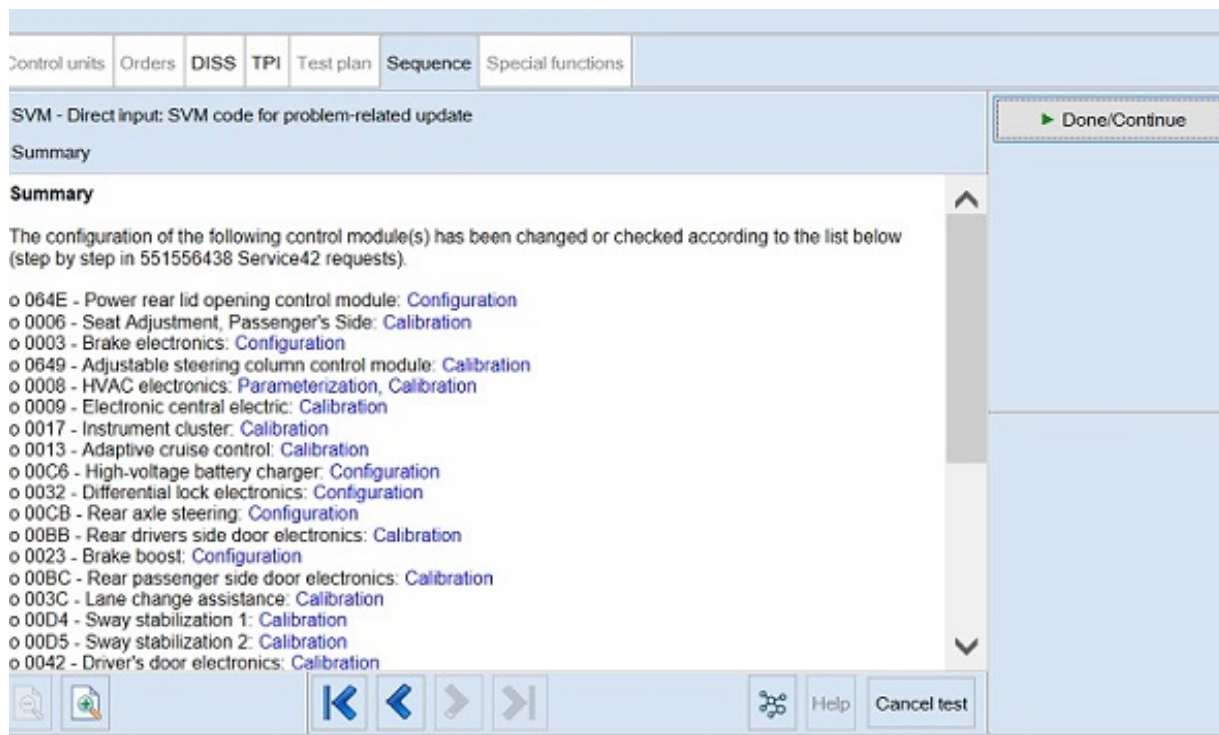

NOTICE

Do not execute the SVM code re-run test in verification mode.

9. If you are presented with this screen (Fig 3) at the end of the update, the update was successful. Please continue to step 11.

Fig 3