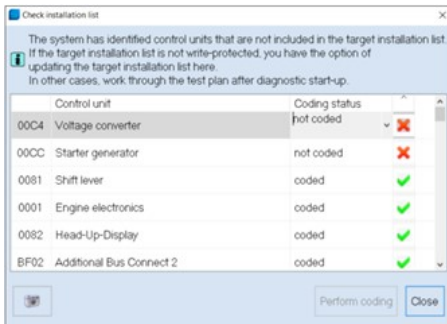

Referring to TPI 2075920, address any unknown faults **BEFORE** conducting any of the below updates.

Ensure that the correct battery charger is connected to the vehicle. – Refer to the "Battery Charger" Section above.

SVM Code Input

1. Navigate to 'SVM – Code Input' and enter the SVM Code: 372FRWN01
2. On the next screen, ensure that the SVM code displayed is correct.
3. You will be shown the communication type. **This MUST be set to "DoIP"**.
  - a. If "DoIP" is not selected, select option 3 until the communication type is set to "DoIP".
4. After ensuring DoIP is selected, and a suitable battery charger is connected, select Option 1 – "Yes".
  - a. From here, all control modules will be interrogated and the SVM action will take place.
5. Ensure that the diagnostic device remains connected for the duration of the update.
6. Follow all on-screen prompts until the program ends.
  - a. If you have a prompt stating there is no communication established with 00CC, select done/continue.
7. Follow the on-screen instructions to completion.
8. If you are presented with the following prompt "Control unit will not configure". Select Option 1 cancel configuration of the control unit.

NOTICE

Do not execute the SVM code re-run test in verification mode.