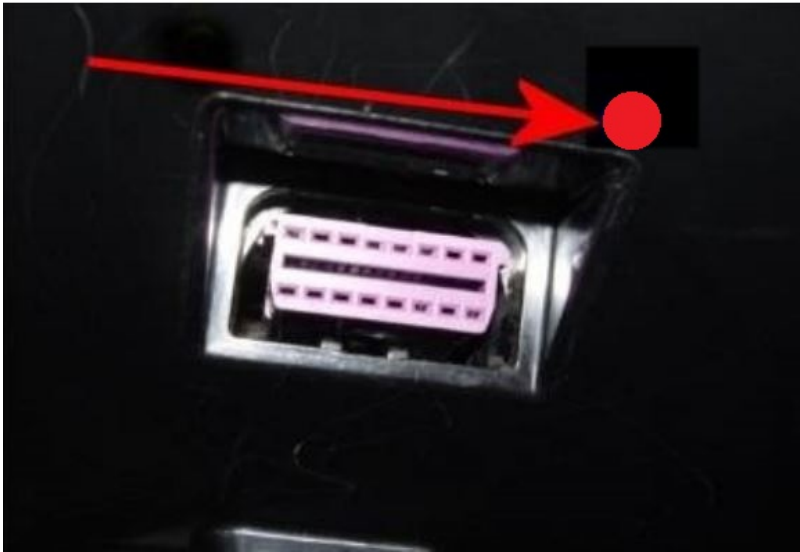

Identification

Once the applicable action has been conducted, the operative must submit a warranty claim as this will show the service campaign action as complete within Elsa Pro "Repair history".

You must also add a red paint mark adjacent to the OBD port

[▲ Repair instructions](#) [▲ Notes](#)