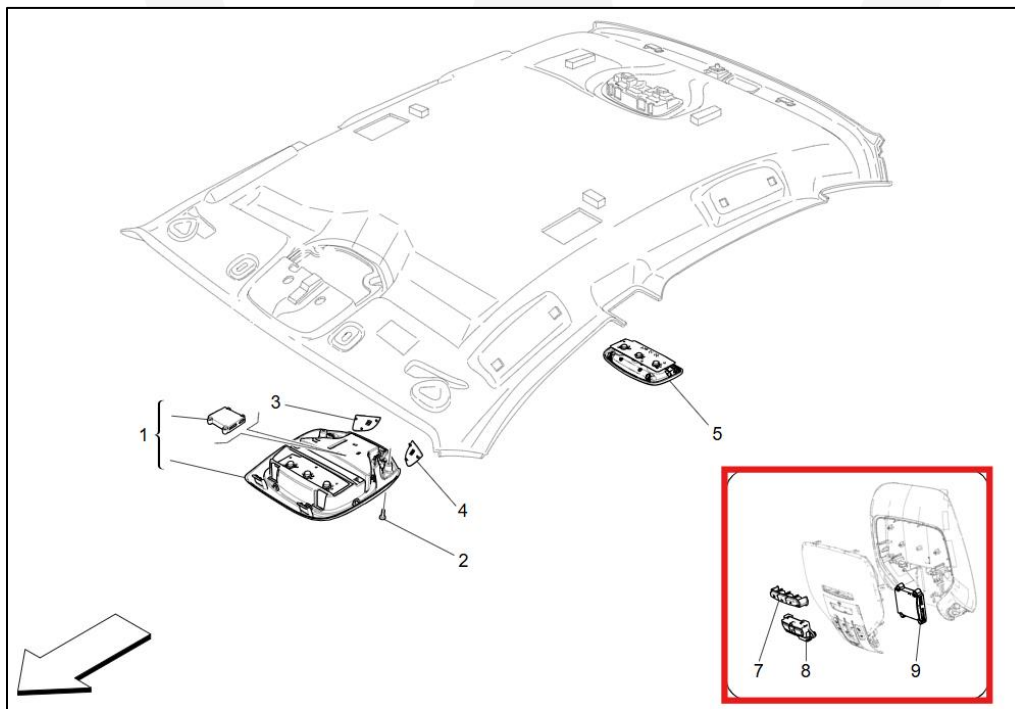

Parts, Labor, Workshop Procedure Information

Component	Description	OP Code	Labor Time	Part #
#7	LIGHT CONTROL PANEL	08.10.036.0	0.15 hr	673017399
#8	HOME LINK KEY DISPLAY	08.10.035.0	0.15 hr	673017400
#9	ITM CONTROL UNIT	08.10.037.0	0.15 hr	673017398

Need Assistance?

For additional support, contact the Maserati Technical Helpdesk.

Best regards,
Technical Service Operations – Maserati