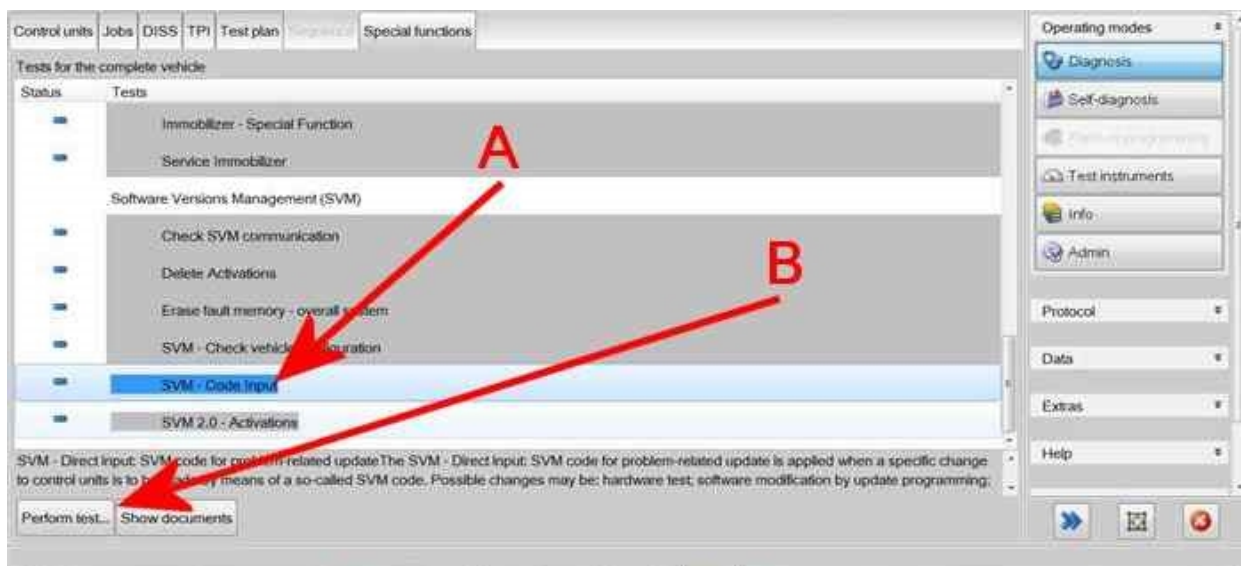

### Software Version Management (SVM)

1) Select and run Guided fault finding

- Referring to Figure 1 - Within the Special functions tab select SVM - Code Input (A) then select Perform test (B)

Figure 1

**NOTICE**