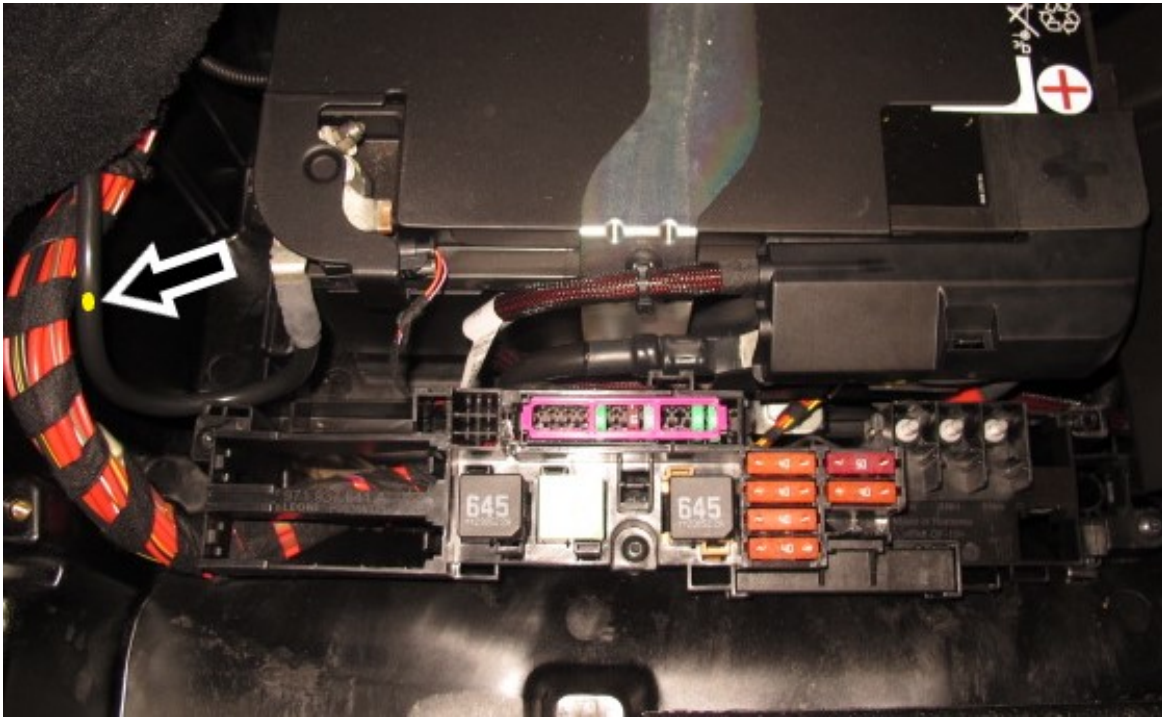

- Erase all applicable DTC's

8) Apply a yellow paint completion mark to the 12 volt battery negative cable protective sleeve (Figure 4)

Figure 4