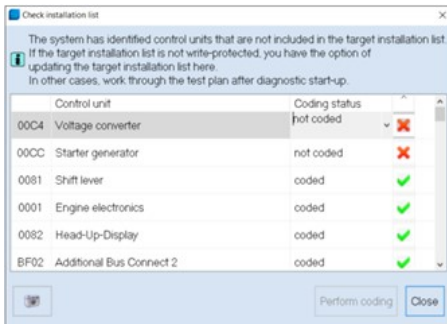

If a 'Check Installation List' pop-up appears, select 'close' (see below image)

Referring to TPI 2075920, address any unknown faults **BEFORE** conducting any of the below updates.

Ensure that the correct battery charger is connected to the vehicle. – Refer to the “Battery Charger” Section above.

SVM Code Input

1. Navigate to 'SVM – Code Input' and enter the SVM Code.
  - a. If the vehicle is any variant of a Continental GT or GTC, enter the SVM Code: “372BIL105701”.
  - b. If the vehicle is any variant of a Continental Flying Spur, enter the SVM Code: “373BIL105701”.
2. On the next screen, ensure that the SVM code displayed is correct.
3. You will be shown the communication type. **This MUST be set to “DoIP”**.
  - a. If “DoIP” is not selected, select option 3 until the communication type is set to “DoIP”.
4. After ensuring DoIP is selected, and a suitable battery charger is connected, select Option 1 – “Yes”.
  - a. From here, all control modules will be interrogated and the SVM action will take place.
5. Ensure that the diagnostic device remains connected for the duration of the update.
6. Follow all on-screen prompts until the program ends.
  - a. If you have a prompt stating there is no communication established with 00CC, select done/continue.
7. Follow the on-screen instructions to completion.
8. If you are presented with the following prompt “Control unit will not configure”. Select Option 1 cancel configuration of the control unit.
9. If you are presented with the following error. “Event in software management: 8113”. The SVM code input test will need to be re-run again.

NOTICE

Do not execute the SVM code re-run test in verification mode.