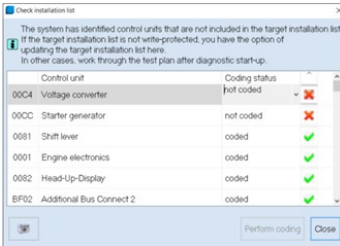

Preparation Before Update

WARNING

Hybrid Vehicles use a High Voltage System and therefore **MUST ONLY** be worked on by suitable personnel

CAUTION

During the update, switch off all unnecessary consumers. For example, ventilation, seat heaters, interior illumination, exterior lights ect.

Conduct a full guided fault find of the vehicle.

If a 'Check Installation List' pop-up appears, select 'close' (see below image)

Referring to TPI 2075920, address any unknown faults **BEFORE** conducting any of the below updates.

Ensure that the correct battery charger is connected to the vehicle. – Refer to the "Battery Charger" Section above.

SVM Code Input

1. Navigate to 'SVM – Code Input' and enter the SVM Code.

1. If the vehicle is any variant of a Continental GT or GTC, enter the SVM Code: "372BIL105701".
2. If the vehicle is any variant of a Continental Flying Spur, enter the SVM Code: "373BIL105701".

2. On the next screen, ensure that the SVM code displayed is correct.

3. You will be shown the communication type. **This MUST be set to "DoIP"**.

1. If "DoIP" is not selected, select option 3 until the communication type is set to "DoIP".

4. After ensuring DoIP is selected, and a suitable battery charger is connected, select Option 1 – "Yes".

1. From here, all control modules will be interrogated and the SVM action will take place.

5. Ensure that the diagnostic device remains connected for the duration of the update.

6. Follow all on-screen prompts until the program ends.

1. If you have a prompt stating there is no communication established with 00CC, select done/continue.

7. Follow the on-screen instructions to completion.

8. If you are presented with the following prompt "Control unit will not configure". Select Option 1 cancel configuration of the control unit.

9. If you are presented with the following error. "Event in software management: 8113". The SVM code input test will need to be re-run again.

NOTICE

Do not execute the SVM code re-run test in verification mode.