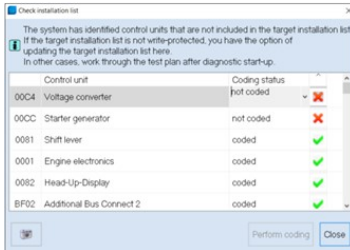

CAUTION

During the update, switch off all unnecessary consumers. For example, ventilation, seat heaters, interior illumination, exterior lights ect.

Conduct a full guided fault find of the vehicle.

If a 'Check Installation List' pop-up appears, select 'close' (see below image)

Referring to TPI 2075920, address any unknown faults **BEFORE** conducting any of the below updates.

Ensure that the correct battery charger is connected to the vehicle. – Refer to the "Battery Charger" Section above.

Obtaining flash files for ODIS-S

NOTICE

The Bentley ODIS-S Brand Version 2.35.2 does not require Hotfix. Only loading of the local flash files.

Visit <https://bentley.atheer.io/> and log in with the following case-sensitive account details.

- Username: bilupdate
- Password: Bentley123!

NOTICE

If you are already logged into your retailer account, you will need to logout first. To do this, click on your account initials (bottom left corner) and click "Sign Out".

After logging in, using the navigation bar on the left hand side, click on the 'conversations' tab