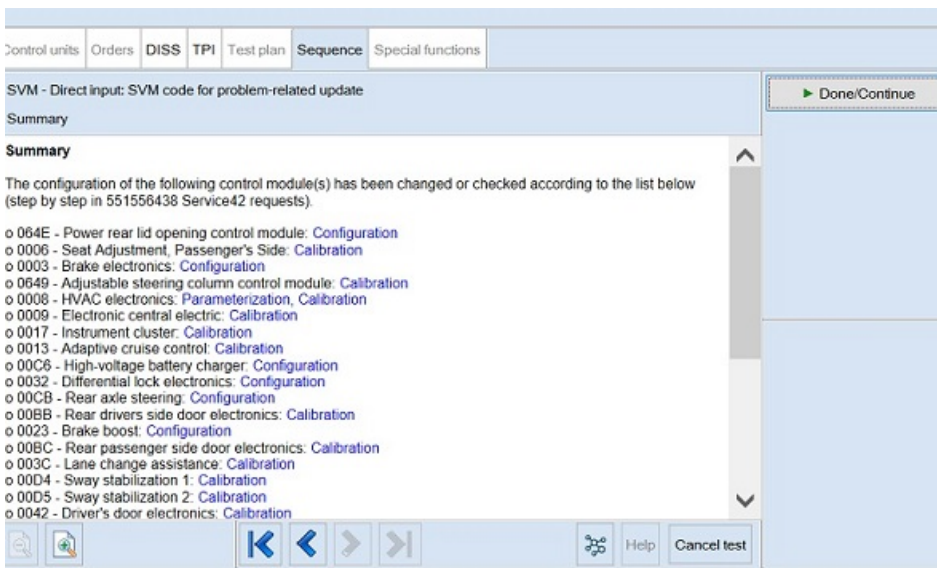

SVM Code Input

WARNING

Re-energise the high-voltage system via ODIS-S. Refer to ElsaPro, Repair Group 93 – “Re-energising high-voltage system” to do so.

1. After re-energising the High Voltage System, navigate to the “Special Functions” tab in ODIS-S.
2. Navigate to ‘SVM – Code Input’ and enter the SVM Code.
 - a. If the vehicle is any variant of a Continental GT or GTC, enter the SVM Code: “372ED40COM01”.
 - b. If the vehicle is any variant of a Continental Flying Spur, enter the SVM Code: “373ED40COM01”.
3. On the next screen, ensure that the SVM code displayed is correct.
4. You will be shown the communication type. **This MUST be set to “DoIP”.**
 - a. If “DoIP” is not selected, select option 3 until the communication type is set to “DoIP”.
5. After ensuring DoIP is selected, and a suitable battery charger is connected, select Option 1 – “Yes”.
 - a. From here, all control modules will be interrogated and the SVM action will take place.
6. Ensure that the diagnostic device remains connected for the duration of the update.
7. Follow all on-screen prompts until the program ends.
 - a. If you have a prompt stating there is no communication established with 00CC, select done/continue.
8. Follow the on-screen instructions to completion.
9. If you are presented with this screen (Fig 3) at the end of the update, the update was successful. Please continue to step 11.