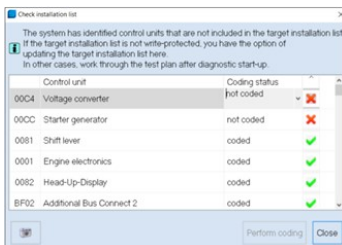

CAUTION

ONLY Chargers that meet the approved specification on the Mandatory Equipment List (available on the Bentley Hub) **MUST** be used.

- The charger must be set to a mode where a **MINIMUM** of 90a is supplied to the battery during the process. Typically, this is known as 'Power Supply Mode' or 'DIAG+ Mode'.
- A voltage of exactly 14.8v must be set and maintained throughout the process.
- Please refer to the manual to ensure that these requirements are met before beginning any SVM update

Preparation Before Update

WARNING

Hybrid Vehicles use a High Voltage System and therefore **MUST ONLY** be worked on by suitable personnel

CAUTION

During the update, switch off all unnecessary consumers. For example, ventilation, seat heaters, interior illumination, exterior lights ect.

Conduct a full guided fault find of the vehicle.

If a 'Check Installation List' pop-up appears, select 'close' (see below image)

Referring to TPI 2075920, address any unknown faults **BEFORE** conducting any of the below updates.

Ensure that the correct battery charger is connected to the vehicle. – Refer to the "Battery Charger" Section above.

Obtaining Hotfix for ODIS-S

NOTICE

The Bentley ODIS-S Brand Version 2.35.2 does not require Hotfix. Only loading of the local flash files.

Visit <https://bentley.atheer.io/> and log in with the following case-sensitive account details.

- Username: bilupdate
- Password: Bentley123!

NOTICE

If you are already logged into your retailer account, you will need to logout first. To do this, click on your account initials (bottom left corner) and click "Sign Out".

After logging in, using the navigation bar on the left hand side, click on the 'conversations' tab