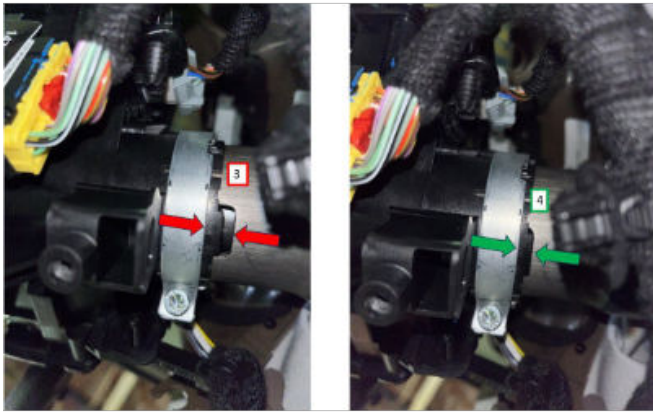

6781981

Parts Information

Note: NO PARTS REPLACEMENT NEEDED

Warranty Information

For vehicles repaired under the Bumper-to-Bumper coverage (Canada Base Warranty coverage), use the following labor operation. Reference the Applicable Warranties section of Investigate Vehicle History (IVH) for coverage.

Labor Operation	Description	Labor Time
7440360	Turn Signal Switch Bracket Replacement *	Use Published Time
*NO NEED TO ACTUALLY REPLACE THE BRACKET		

Version	2
Modified	12/13/2024 - Created on. 06/18/2025 - Updates to the model list