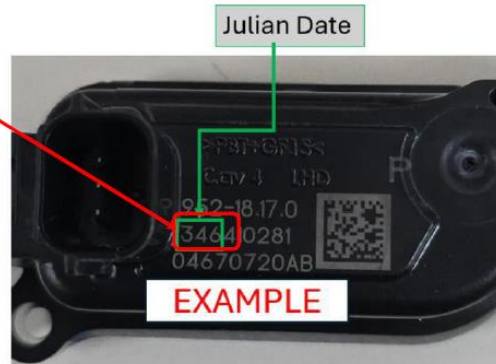

Quality Inspection Request

27-May-2025

BEZEL & INDICATOR- GEAR SHIFT

Suspect Part Identification

Part numbers:

6UX05TX7AB and 04670720AB

Julian date code location:

Julian date code shown

3464: DDDY

346th Day of 2024

9th December 2024

Part in picture shown is not suspect.

Part in picture below is not suspect

Suspect parts: Parts built before Julian date code **2524 (9th Sep 2024)** are suspect parts.