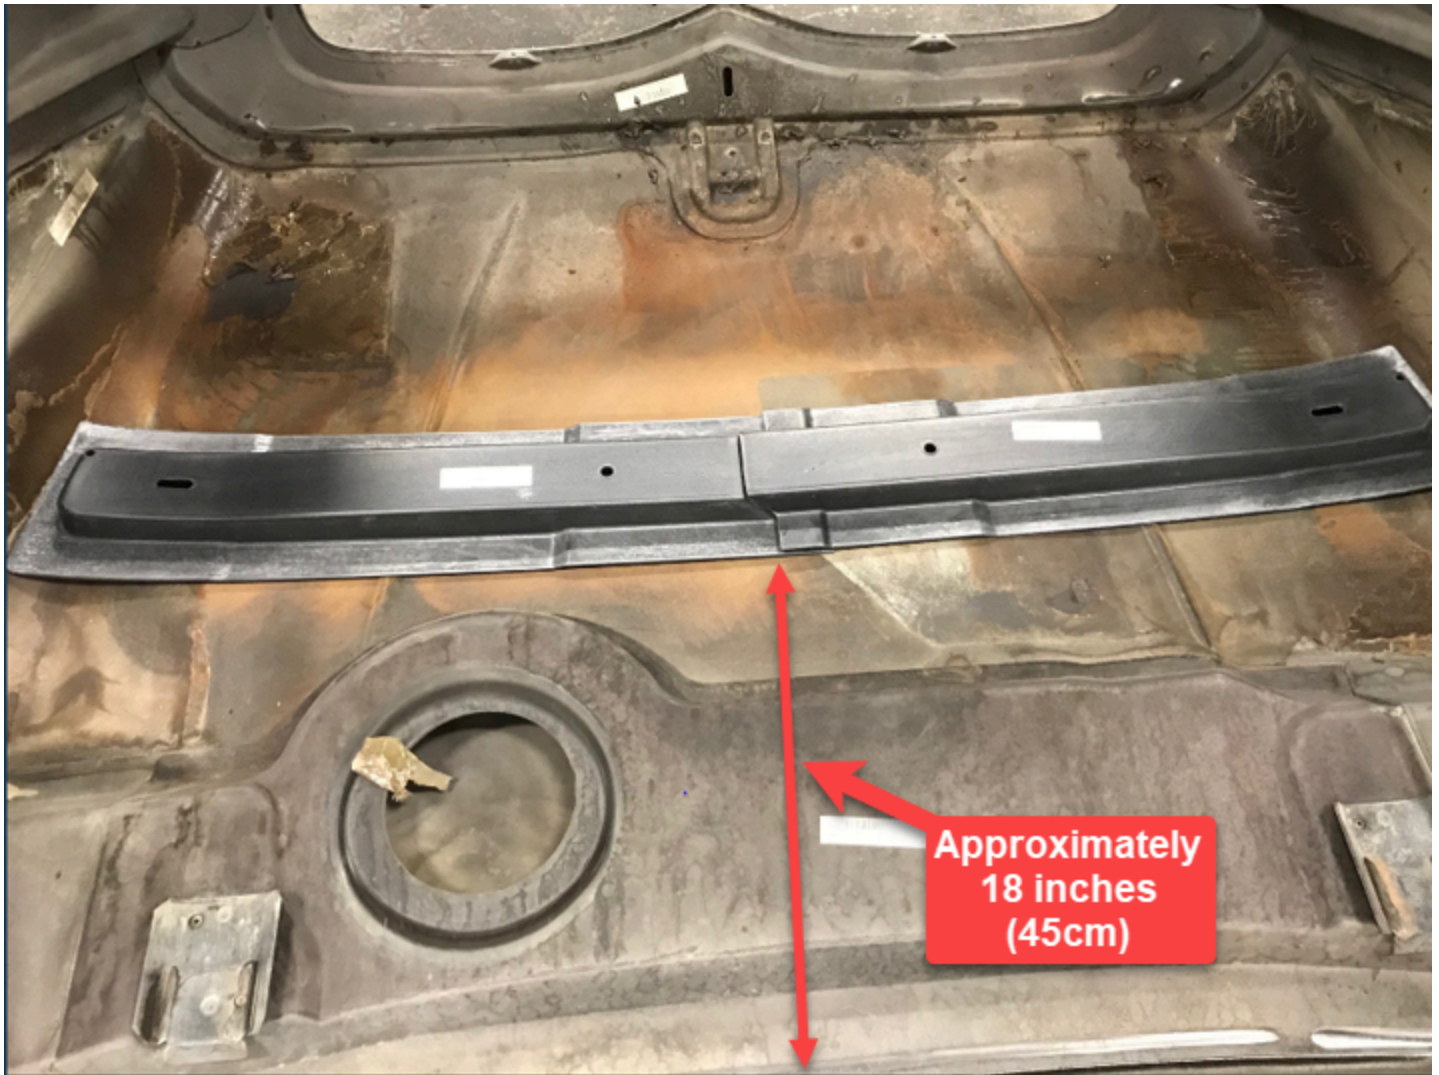

Valid For

Mack Chassis - GU/GR model year 2017 to current

Affected models will have an appearance similar to the one shown in the circled area in the example below.

Affected Area

It has been determined that an increase of lateral structural hood support is required to correct this issue.

Repair

1. Remove the hood, rotate the hood upside down, and support all 4 corners.

Live UI

2. The new supports should be positioned approximately 18 inches (45 cm) from the rear edge of the hood.

3. Notch each of the support sections where they pass over the grooved sections so the supports will lay flat on the hood. See picture below for example.