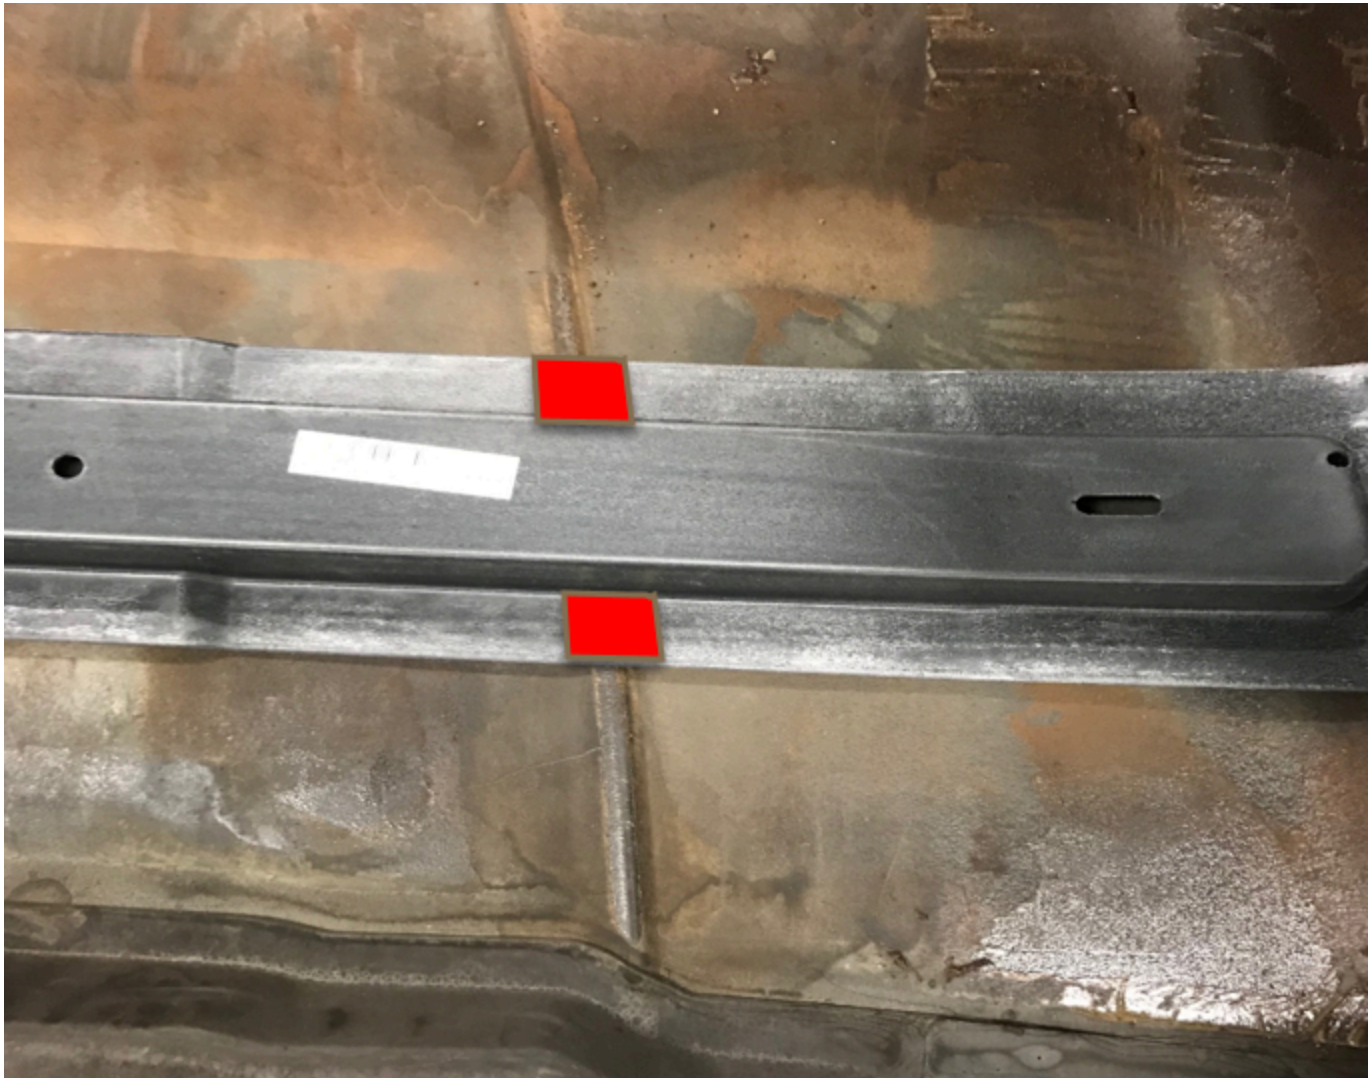

Repair

1. Remove the hood, rotate the hood upside down, and support all 4 corners.

Live UI

2. The new supports should be positioned approximately 18 inches (45 cm) from the rear edge of the hood.

3. Notch each of the support sections where they pass over the grooved sections so the supports will lay flat on the hood. See picture below for example.

4. Install the new hood support using Lord Fusor® T21 Composite Adhesive. Add weight evenly across the new hood support to hold it firmly to the hood. Cure time is 4 hours.

5. Once the composite adhesive has cured a body shop can complete the rework of the underside of the hood and the paint repair.