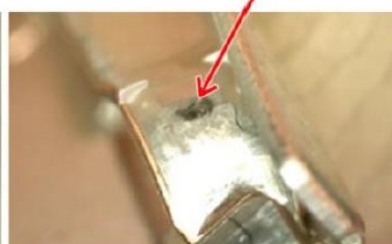

Maserati

PERSONAL SERVICE LAB

MASTERS OF CARE

Grecale Airbag Warning Light ON

DATE: March19 2025

This Technical bulletin serves as a guide and provides additional diagnostic info for possible DTCs related to the ORC module.

MODELS: Grecale (All MY).

CUSTOMER CONCERN: The airbag warning light turns on while driving, and one or more of the following DTCs are stored in the ORC module:

DTCs

- B005013: Intermittent Driver's Seat Belt Sensor - Open Circuit
- B005213: Passenger Front Seat Belt Buckle Switch - Open Circuit
- B00501D: Driver's Seat Belt Sensor - Circuit Current Out of Range
- B00521D: Passenger Front Seat Belt Buckle Switch - Circuit Current Out of Range

CAUSE: Possible oxidation of the seat connector (see example photo below).