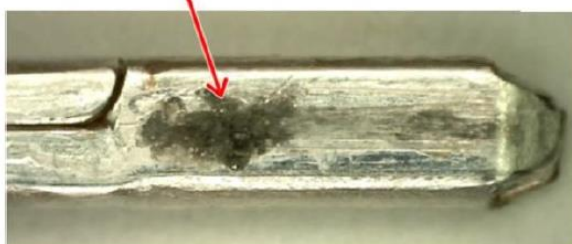

Maserati

PERSONAL SERVICE LAB

MASTERS OF CARE

Grecale Airbag Warning Light ON

DATE: March19 2025

This Technical bulletin serves as a guide and provides additional diagnostic info for possible DTCs related to the ORC module.

MODELS: Grecale (All MY).

CUSTOMER CONCERN: The airbag warning light turns on while driving, and one or more of the following DTCs are stored in the ORC module:

DTCs

- B005013: Intermittent Driver's Seat Belt Sensor - Open Circuit
- B005213: Passenger Front Seat Belt Buckle Switch - Open Circuit
- B00501D: Driver's Seat Belt Sensor - Circuit Current Out of Range
- B00521D: Passenger Front Seat Belt Buckle Switch - Circuit Current Out of Range

CAUSE: Possible oxidation of the seat connector (see example photo below).