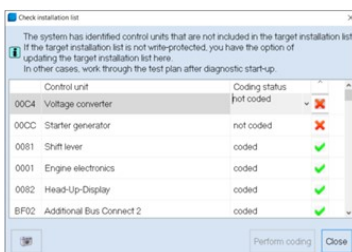

CAUTION

You **MUST ONLY** use the Diagnosis Interface VAS 6154 (WiFi Diagnostic Tool) in USB OPERATION or the CABLE-CONNECTED VAS 5055 for the reprogramming (updating) of the control units.

- If neither of these units are available, the VAS 5054 (A) may be used in USB MODE.
- **DO NOT** under any circumstances use a Bluetooth connection to conduct the reprogramming (updating) of any control units.

Battery Charger

CAUTION

ONLY Chargers that meet the approved specification on the Mandatory Equipment List (available on the Bentley Hub) **MUST** be used.

- The charger must be set to a mode where a **MINIMUM** of 90a is supplied to the battery during the process. Typically, this is known as ‘Power Supply Mode’ or ‘DIAG+ Mode’.
- A voltage of exactly 14.8v must be set and maintained throughout the process.
- Please refer to the manual to ensure that these requirements are met before beginning any SVM update

Preparation Before Update

WARNING

Hybrid Vehicles use a High Voltage System and therefore **MUST ONLY** be worked on by suitable personnel

CAUTION

During the update, switch off all unnecessary consumers. For example, ventilation, seat heaters, interior illumination, exterior lights ect.

Conduct a full guided fault find of the vehicle.

If a ‘Check Installation List’ pop-up appears, select ‘close’ (see below image)

Referring to TPI 2075920, address any unknown faults **BEFORE** conducting any of the below updates.

Ensure that the correct battery charge is connected to the vehicle. – Refer to the “Battery Charger” Section above.

Obtaining Hotfix for ODIS-S

Visit <https://bentley.atheer.io/> and log in with the following case-sensitive account details.

- Username: bilupdate