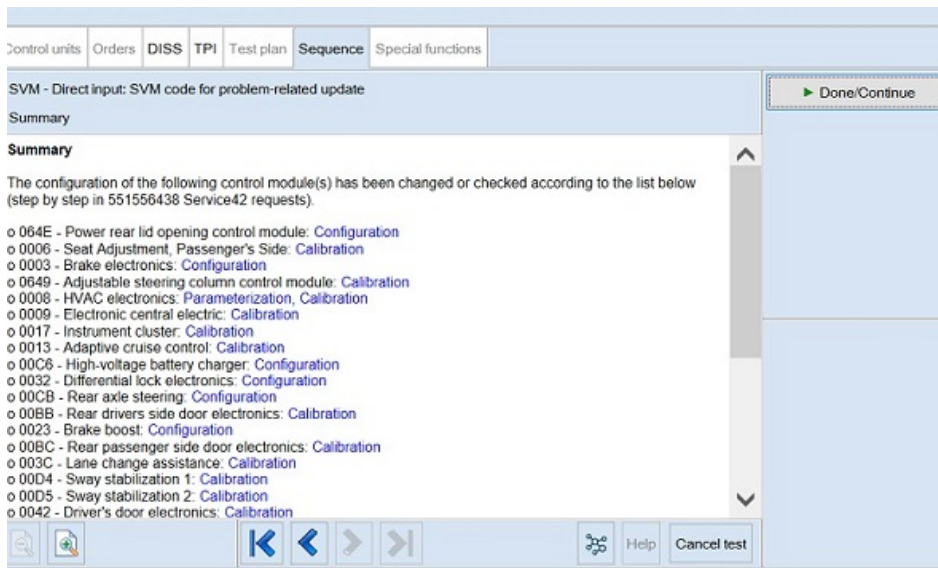

7. Follow all on-screen prompts until the program ends.

- a. If you have a prompt stating there is no communication established with 00CC, select done/continue.
8. Follow the on-screen instructions to completion.
 9. If you are presented with this screen (Fig 3) at the end of the update, the update was successful. Please continue to step 11.