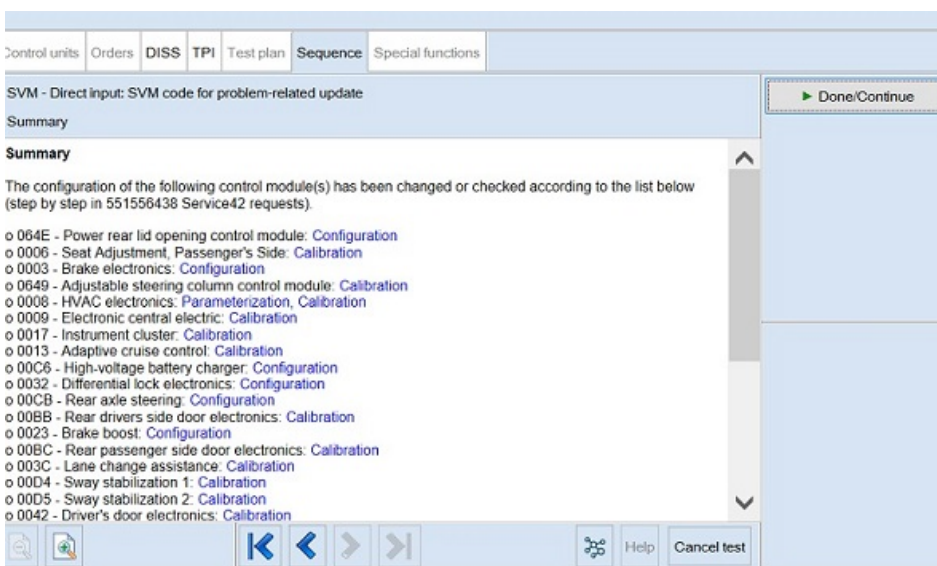

Action: Report

Issue relating to back documentation

The following SVM error occurred: [ERPUNECEX8135](#)

The SVM Process will now exit.

- Press the Complete/Continue button to continue.

Third SVM Code Input

1. In ODIS-S, navigate to the "Special Functions" tab.

2. Navigate to 'SVM – Code Input'

a. If the vehicle is any variant of a Continental GT or GTC, enter the SVM Code: "372531COM01".

b. If the vehicle is any variant of a Continental Flying Spur, enter the SVM Code: "373531COM02".

3. On the next screen, ensure that the SVM code displayed is correct.

4. You will be shown the communication type. **This MUST be set to "DoIP"**.

a. If "DoIP" is not selected, select option 3 until the communication type is set to "DoIP".

5. After ensuring DoIP is selected, and a suitable battery charger is connected, select Option 1 – "Yes".

a. From here, all control modules will be interrogated and the SVM action will take place.

6. Ensure that the diagnostic device remains connected for the duration of the update.

7. Follow all on-screen prompts until the program ends.

a. If you have a prompt stating there is no communication established with 00CC, select done/continue.

8. Follow the on-screen instructions to completion.

9. If you are presented with this screen at the end of the update, the update was successful. Please continue to step 11.

10. If you encounter any errors during the update, please raise a FULL TECHNICAL DISS query.