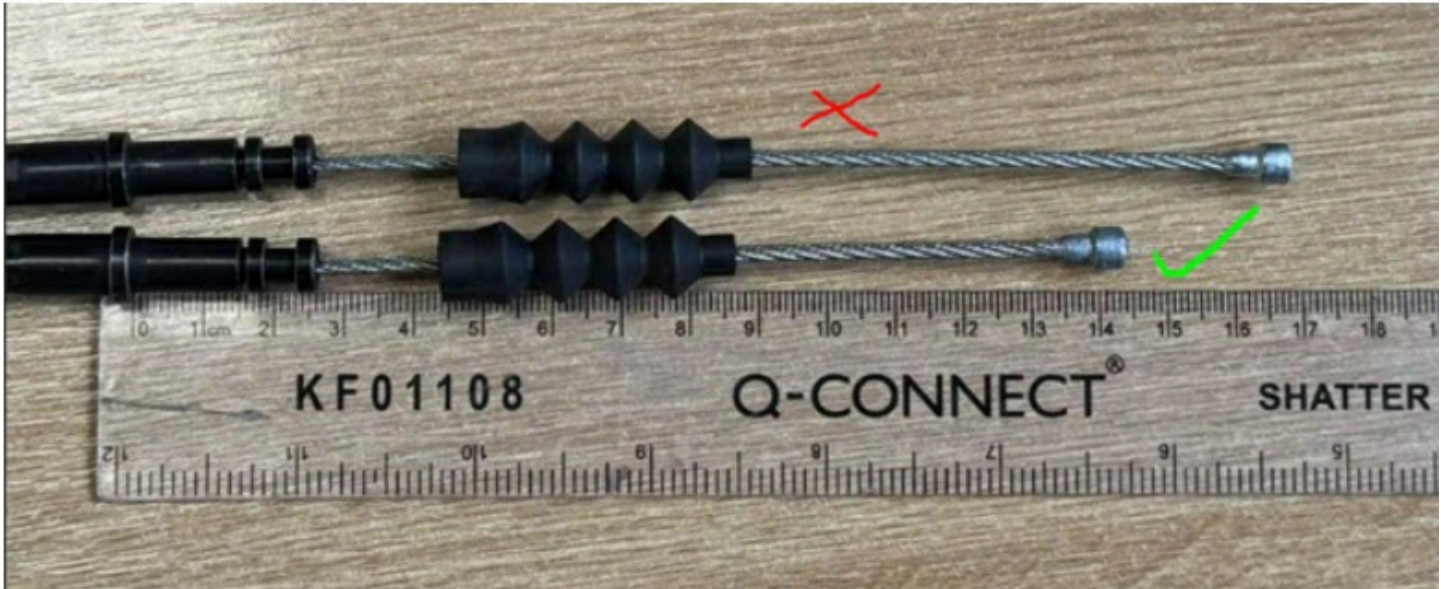

SPEEDMASTER AND BOBBER ACCESSORY CLUTCH CABLES

TMA has been made aware that the clutch cable (T9630240) included in high bar cables accessory kits for the Bobber (A9630253) and the Speedmaster (A9630662) could be the incorrect length. The approximate correct cable length is 138mm long beginning at the exposed section of the cable, as opposed to the incorrect cables that are approximately 150-160mm long. We would ask that, using the image below as a reference, that you check any stock of this cable or the kits to determine if you have an affected unit. If so, please email TMA Aftersales to have a replacement cable sent at no cost.