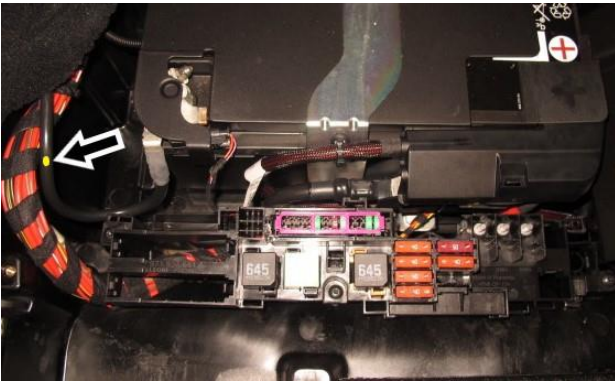

8) Apply a yellow paint completion mark to the 12 volt battery negative cable protective sleeve (Figure 4)

Figure 4

Identification

Yellow paint mark (Figure 4) confirms completion

[▲ Repair instructions](#) [▲ Notes](#)