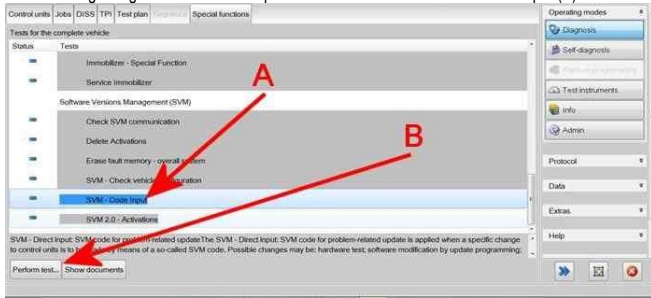

Software Version Management (SVM)

1) Select and run Guided fault finding

- Referring to Figure 1 - Within the Special functions tab select SVM - Code Input (A) then select Perform test (B)

Figure 1

NOTICE
The operative must be aware that there are two different SVM codes depending on the model, please ensure the correct SVM code is used as detailed below