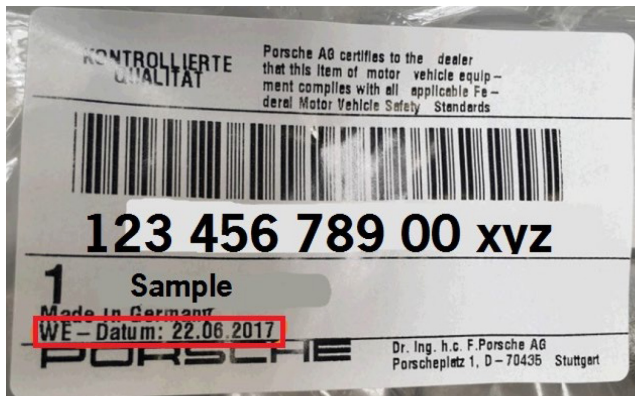

Parts Information

D697

13

Parts Withdrawal - Chain Tensioner (OPB109507D)

Replaces all previous bulletin bearing this number.

Attention: Porsche Parts Managers/Parts Personnel

Porsche Cars North America requests return of the following part(s) to PCNA if in stock at your Porsche Center:

Part Number	Description	Instructions
OPB109507D	Chain Tensioner	All parts before WE-Date 12.09.2024

To avoid restocking charges and receive full credit, follow these steps:

- Please enter a return in PPL by **Wednesday, September 18, 2024**.
- Please use **GR13D697** as a purchase order number.
- Parts returned to PCNA without a return delivery note will be sent back to the Porsche Center at Porsche Center's expense.
- Return requests received after the specified return date **will not be processed** and the parts will not be accepted for return. Parts will be coded non-returnable from that date on.
- These parts must be physically returned by close of business day on **Monday, September 23, 2024**, to your facing PDC.