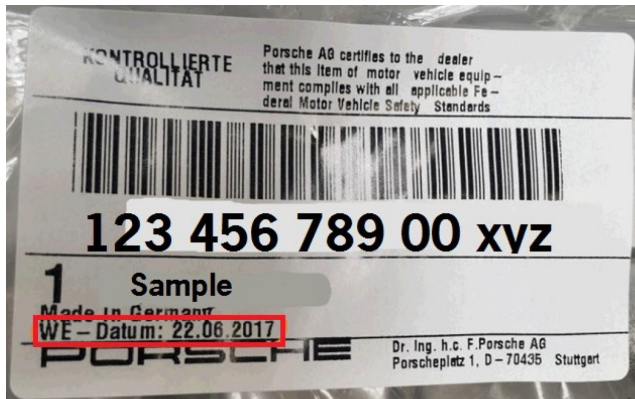

Parts Information

D696

13

Parts Withdrawal - Seat Frame (992885456CY)

Replaces all previous bulletin bearing this number.

Attention: Porsche Parts Managers/Parts Personnel

Porsche Cars North America requests return of the following part(s) to PCNA if in stock at your Porsche Center:

Part Number	Description	Instructions
992885456CY	Seat Frame	All parts before WE-Date 13.09.2024

To avoid restocking charges and receive full credit, follow these steps:

- Please enter a return in PPL by **Tuesday, September 17, 2024**.
- Please use **GR13D696** as a purchase order number.
- Parts returned to PCNA without a return delivery note will be sent back to the Porsche Center at Porsche Center's expense.
- Return requests received after the specified return date **will not be processed** and the parts will not be accepted for return. Parts will be coded non-returnable from that date on.
- These parts must be physically returned by close of business day on **Friday, September 20, 2024**, to your facing PDC.

Thank you for your cooperation in this matter.

Porsche Cars North America