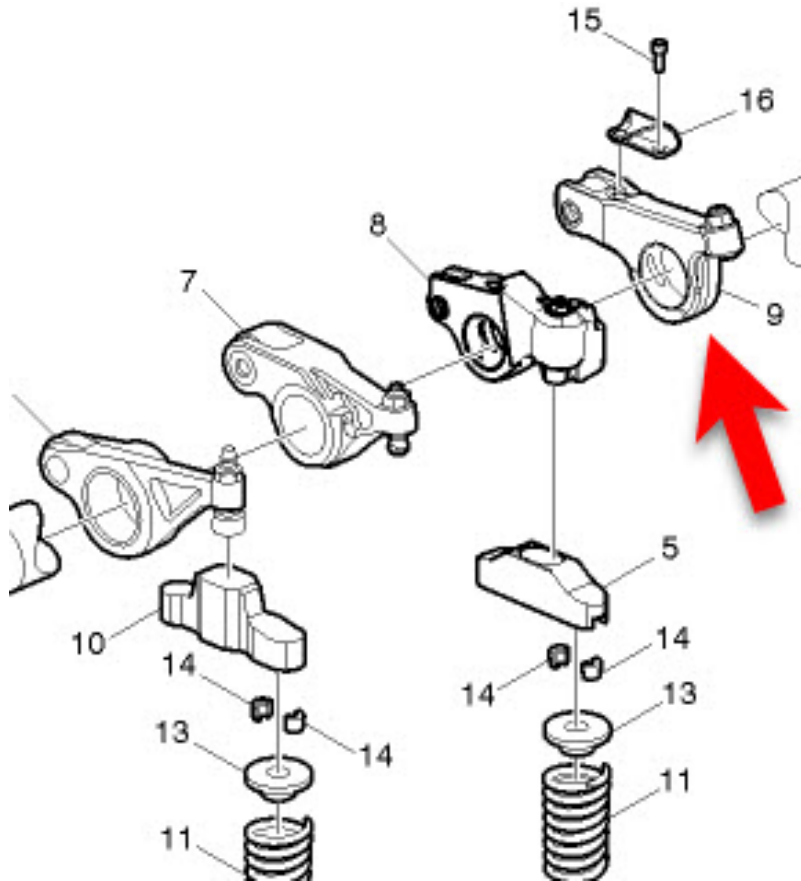

1	Inlet & Exhaust, Non-Brake, Ball Socket Kit	12	21054149
2	Pumping Injector and Sleeve Kit	3	85153229
3	Injector Pipe	1	22074665
4	Injector Pipe	2	22074666
5	Connection Pipe Assembly, Control Valve VCB	1	22782247
6	Oil Filter, Long Life	2	21707133
7	Oil Filter, Bypass	1	21707132
8	** Fuel Filter, Standard	1	21764964
9	** Fuel Filter, Long Life	1	22474709
10	Fuel Filter, Primary	1	***

NOTE: Refer To [Impact](#) For Parts Look-Up For The Most Current Part Number / Supersession Refer To Parts Compass / Parts Detail Part Lookup

Rocker Arm Repair Special Tools

Item	Tool Number	Tool Description
1	88800232	SETTING TOOL

Live UI