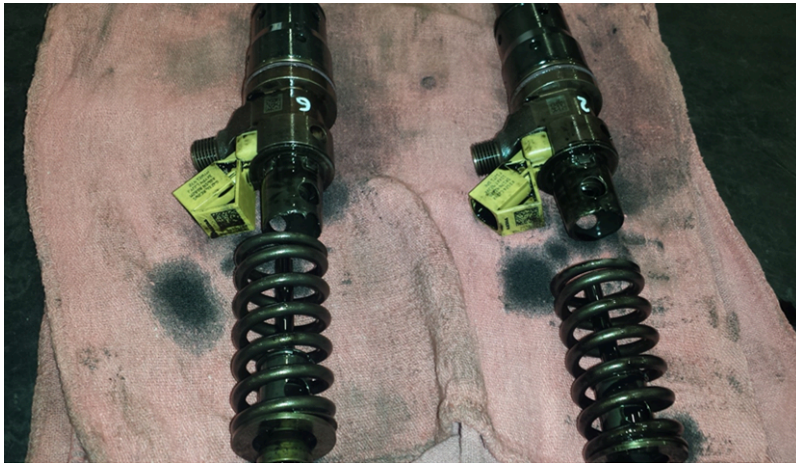

Preview Solution CBR-523-5

Overhead Wear Overview - Model Year 2018 To Current (Common Rail Fuel System ONLY)

Published 13 August 2024

Valid for all Mack and Volvo models 2018 to current.

Refer to the images below to help determine the severity of the wear on the overhead components.

Normal Wear

Heavy Wear

Extreme Wear

Pictured above are 3 different wear levels of the " dog bones " on the exhaust brake rocker.

Normal Wear

Heavy Wear

Extreme Wear

Pictured above are 3 different wear levels of the injector adjusting screws.

Normal Wear

Heavy Wear

Extreme Wear

Pictured above are 3 different wear levels of the injector pivot cups.

Elephants foot removed from inlet rocker arm by pulling straight off and inspect adjusting screw ball end and inside of elephants foot..

Normal Wear

Heavy Wear to Extreme Wear

Broken injector spring retainers may also be found.

See the parts and tool list below.

NOTE: After all repairs have been made perform the following additional steps.