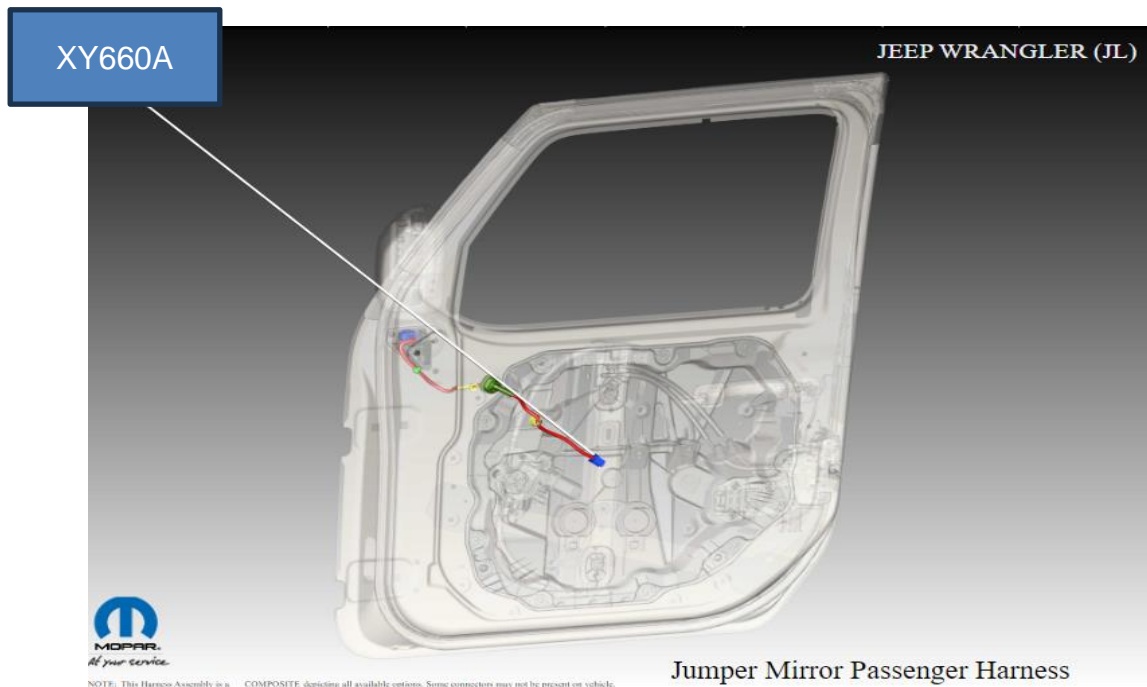

STAR ONLINE PUBLICATION

Case Number: S2408000090

Release Date: August 2024

Symptom/Vehicle Issue: Passenger Mirror Inoperative

Customer Complaint /Technician Observation: The owner complains the passenger side mirror does not operate or has some functional features that are not working. The technician has observed the passenger mirror functional complaints.

Discussion: Inspect the passenger door connector XY660A grey 10-way connector for a loose or pushed out terminal. Secure the connector using the push-pull-push method, no parts required.

This document does not authorize warranty repairs. This communication documents a record of past experiences. STAR Online does not provide any conclusions about what is wrong with the vehicle. Rather, it captures all previous cases known that appear to be similar or related to the vehicle symptom / condition. You are the expert, and you are responsible for deciding on the appropriate course of action.