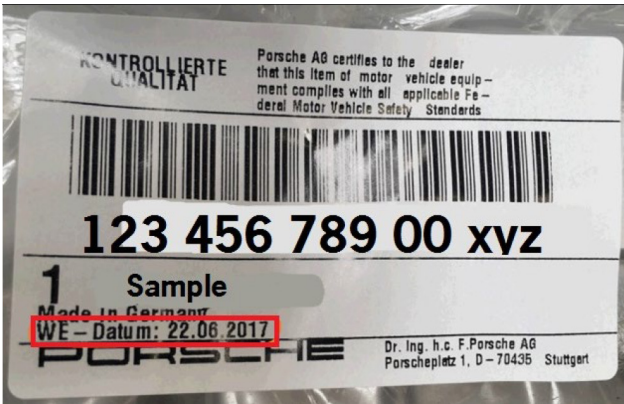

Parts Information

D688

13

Parts Withdrawal - Seal Ring (OPB115625A)

Replaces all previous bulletin bearing this number.

Attention: Porsche Parts Managers/Parts Personnel

Porsche Cars North America requests return of the following part(s) to PCNA if in stock at your dealership:

Part Number	Description	Instructions
OPB115625A	Seal Ring	All parts before WE-Date 18.07.2024

To avoid restocking charges and receive full credit, follow these steps:

- Please enter a return in PPL by Thursday, July 25, 2024.
- Please use **GR13D688** as a purchase order number.
- Parts returned to PCNA without a return delivery note will be sent back to the dealer at dealer's expense.
- Return requests received after the specified return date **will not be processed** and the parts will not be accepted for return. Parts will be coded non-returnable from that date on.
- These parts must be physically returned by close of business day on **Monday, July 29, 2024**, to your facing PDC.