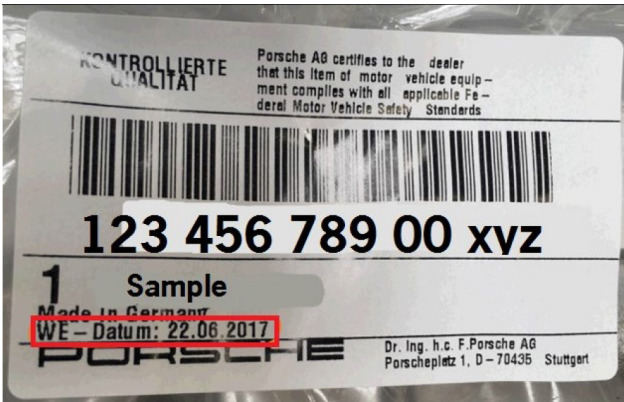

Parts Information

D687

13

Parts Withdrawal - Rear Muffler/ High Pressure Pump

Replaces all previous bulletin bearing this number.

Attention: Porsche Parts Managers/Parts Personnel

Porsche Cars North America requests return of the following part(s) to PCNA if in stock at your dealership:

Part Number	Description	Instructions
97011191278	Rear Muffler	all parts with WE-Date 13.08.2021 and 22.11.2023
97011191263	Rear Muffler	all parts with WE-Date 20.09.2023
9A111031507	High Pressure Pump	all parts with WE-Date 28.05.2024, 04.06.2024 and 11.06.2024

To avoid restocking charges and receive full credit, follow these steps:

- Please enter a return in PPL by Friday, July 19, 2024.
- Please use **GR13D687** as a purchase order number.
- Parts returned to PCNA without a return delivery note will be sent back to the dealer at dealer's expense.
- Return requests received after the specified return date **will not be processed** and the parts will not be accepted for return. Parts will be coded non-returnable from that date on.
- These parts must be physically returned by close of business day on **Tuesday, July 23, 2024**, to your facing PDC.

Thank you for your cooperation in this matter.

Porsche Cars North America