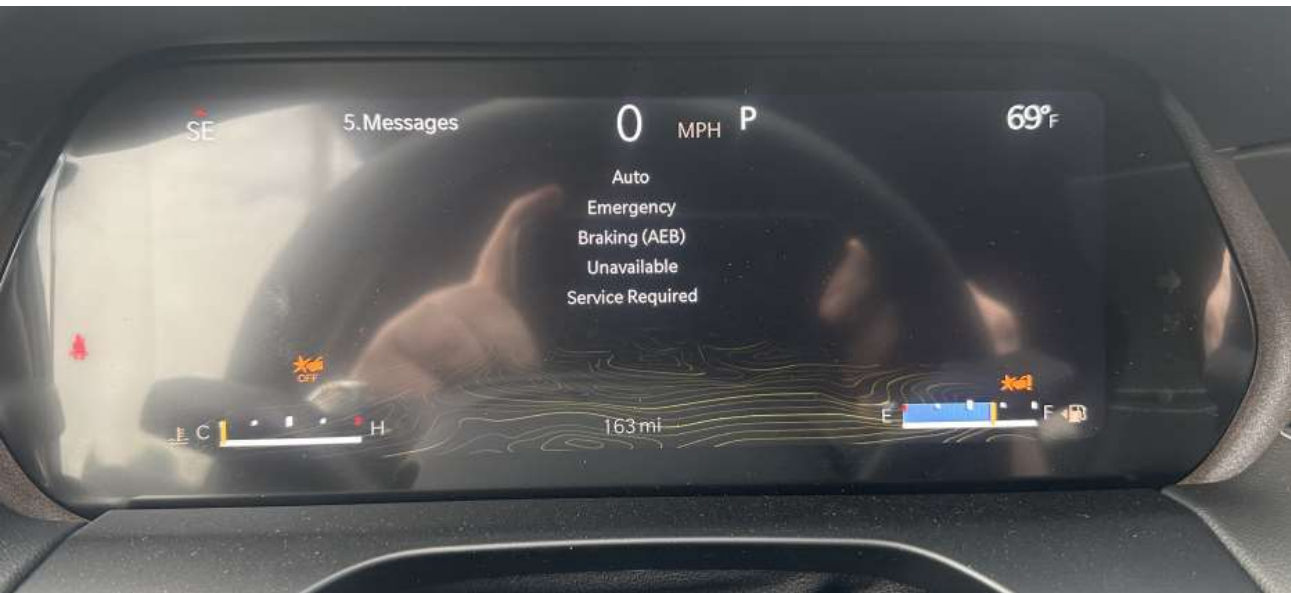

Case Number: S238A000038 Rev. A

Release Date: July 2024

Symptom/Vehicle Issue: Auto Emergency Braking (AEB) Unavailable – Service Required Message In Cluster

Discussion: Customer may notice after making changes to settings in the radio, a pop-up message shows on the cluster for AEB Unavailable – Service Required. This is known issue that engineering is investigating.