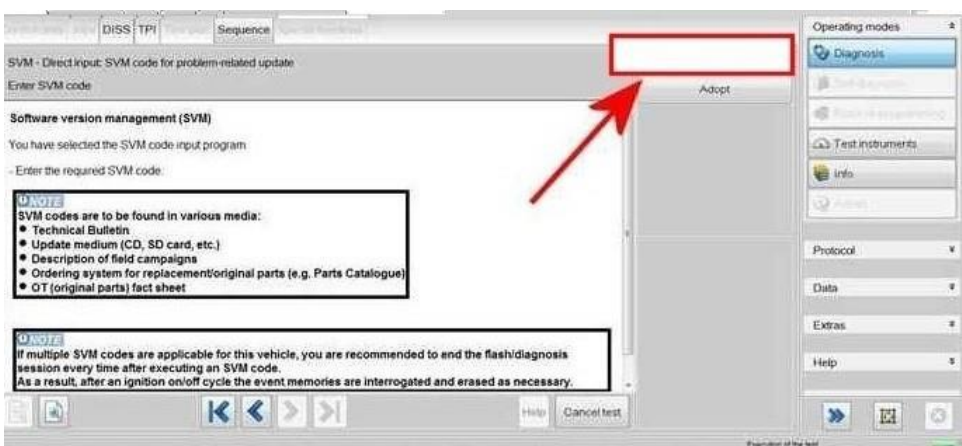

1) Referring to Figure 1 - Within the Special functions tab - Select SVM - Code Input (Point A)

• Select Perform test (Point B)

Figure 1

2) Referring to Figure 2 - Enter the SVM code 370WAD01

Figure 2

3) When prompted enter your global user ID and password