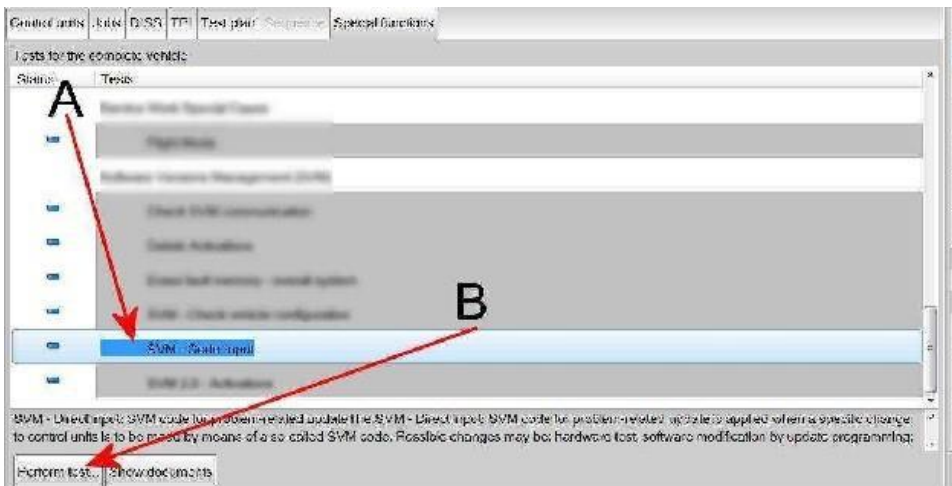

1) Referring to Figure 1 - Within the Special functions tab - Select SVM - Code Input (Point A)

• Select Perform test (Point B)

Figure 1

2) Referring to Figure 2 - Enter the SVM code 370WAD01

Figure 2

3) When prompted enter your global user ID and password