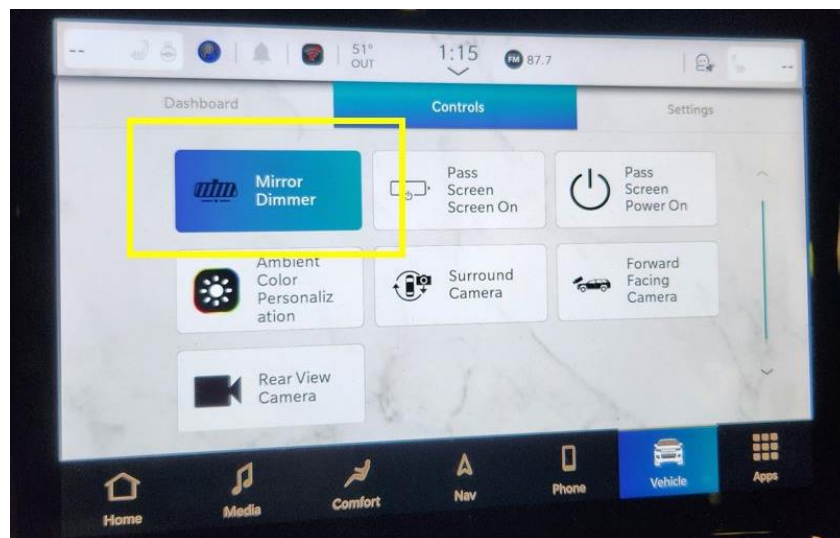

STAR ONLINE PUBLICATION

Case Number: S2408000052

Release Date: May 2024

Symptom/Vehicle Issue: Auto Dimming Mirrors Not Functioning And Feature Is Deselected After Low Voltage Condition

Discussion: The customer may find that their auto dimming mirrors feature has stopped working and there are no related DTCs. If the main 12V battery voltage falls too low or is disconnected, the mirror auto dimming function defaults to deselected.

Diagnosis: Prior to performing any diagnostics or repairs, look to see whether "Mirror Dimmer" is deselected in the Radio > Vehicle > Controls menu in the Radio.

This document does not authorize warranty repairs. This communication documents a record of past experiences. STAR Online does not provide any conclusions about what is wrong with the vehicle. Rather, it captures all previous cases known that appear to be similar or related to the vehicle symptom / condition. You are the expert, and you are responsible for deciding on the appropriate course of action.

Contact STAR Center, or your Technical Assistance Center Via TechCONNECT or eCONTACT ticket if no solution is found