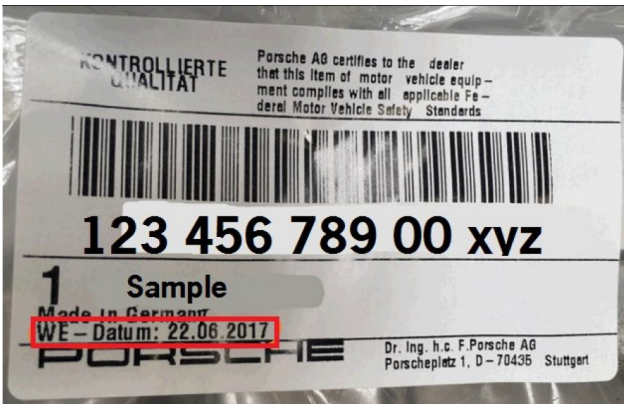

Part Number	Description	Instructions
N 98926102	Screw	All parts with WE date 14.08.23
PAA912726	Screw	All parts from WE-Date 17.07.2023 to 07.08.2023
PAF912773	Screw	All parts from WE-Date 17.07.2023 to 28.07.2023