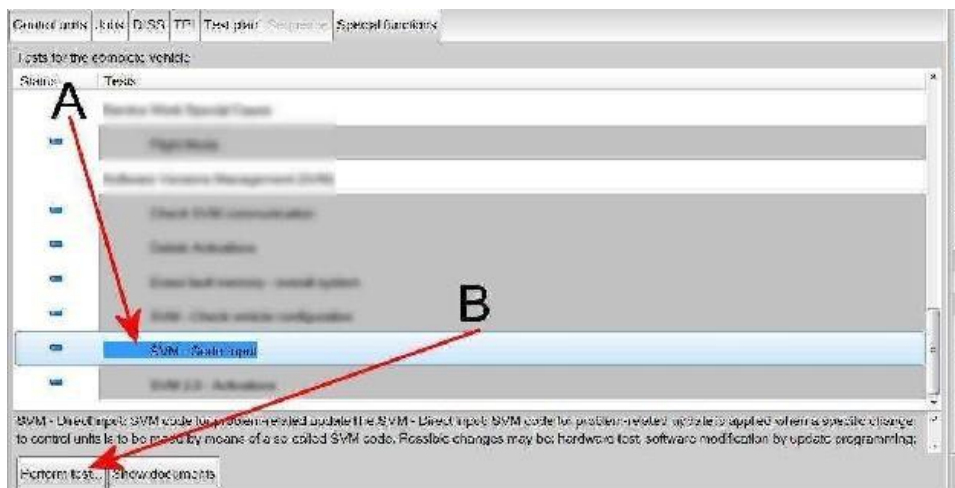

1) Referring to Figure 1 - Within the Special functions tab - Select SVM - Code Input (Point A)

• Select Perform test (Point B)

Figure 1

2) Referring to Figure 2 - Enter the SVM code 370WAD01

Figure 2

3) When prompted enter your global user ID and password