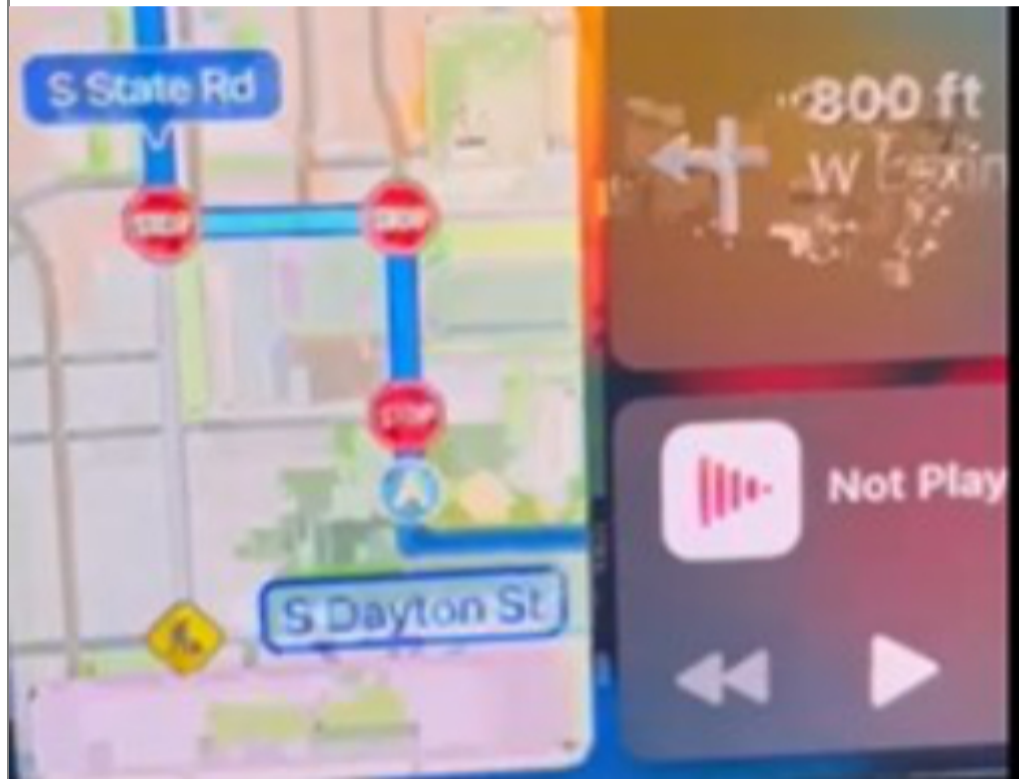

Involved Region or Country	North America
Additional Options (RPO)	IOR
Condition	<p>Customers may notice at random times that their Apple CarPlay navigation apps may look distorted or not complete.</p> <p>See Photos below of potential examples but not limited to:</p> <p>Note: Has been seen with Google maps satellite view</p> 

Cause

Engineering is aware of the distorted display view issue in Apple CarPlay Navigation Apps

Correction:

There is no fix at the present time.

To potentially mitigate the issue, customers can try to back out of the screen and cycle through a different app to come back to the screen and the issue may resolve itself for an undetermined period of time.