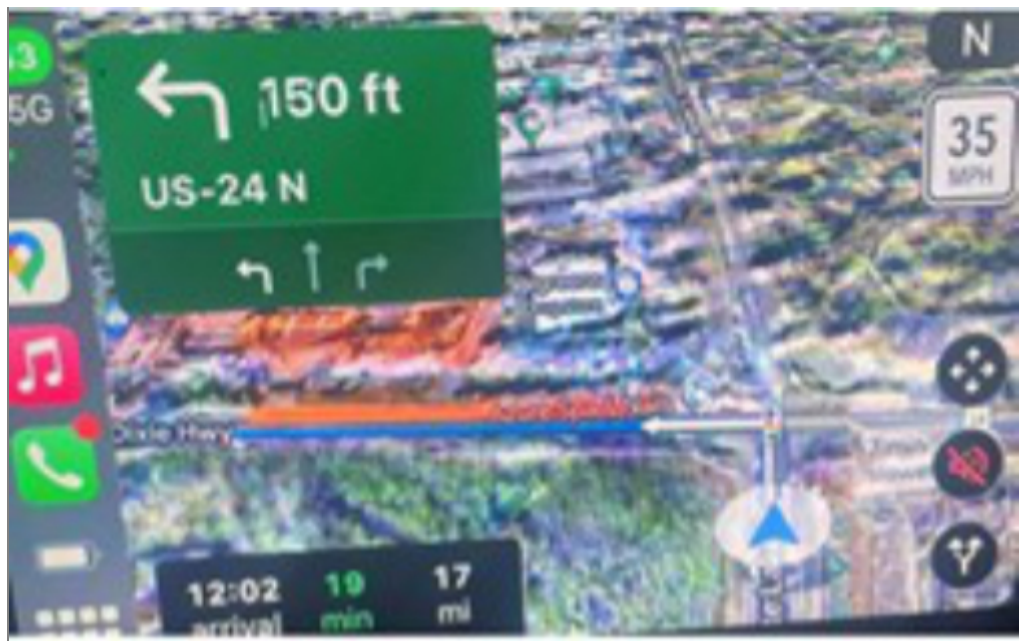

Involved Region or Country	North America
Additional Options (RPO)	IOR
Condition	<p>Customers may notice at random times that their Apple CarPlay navigation apps may look distorted or not complete.</p> <p>See Photos below of potential examples but not limited to:</p> <p>Note: Has been seen with Google maps satellite view</p> 

Cause

Engineering is aware of the distorted display view issue in Apple CarPlay Navigation Apps

Correction:

There is no fix at the present time.

To potentially mitigate the issue, customers can try to back out of the screen and cycle through a different app to come back to the screen and the issue may resolve itself for an undetermined period of time.