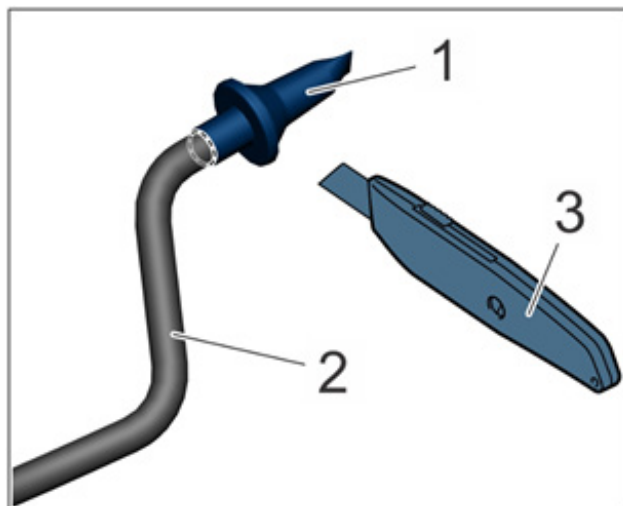

Service Information

A new water drain nozzle is available for model year 2015–2022 Macan vehicles. Please use part number **95B.877.399** when replacing the water drain nozzles.

When replacing the water drain nozzle (1), use part **95B.877.399** as the replacement part. For instruction regarding water drain sleeve replacement, please reference *WM 604855 - Replacing water drain (rear sleeve)*. Further information regarding the body water drain system can be found in *WM 6048IN - Water drain*.