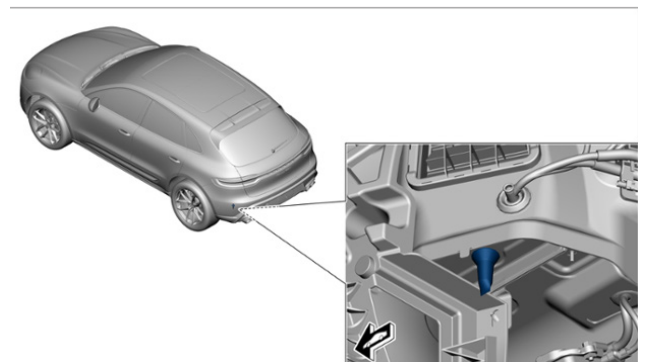

Figure 1

Figure 2

Search Items

Macan, water drain nozzle, water drain

Important Notice: Technical Bulletins issued by Porsche Cars North America, Inc. are intended only for use by professional automotive technicians who have attended Porsche service training courses. They are written to inform those technicians of conditions that may occur on some Porsche vehicles, or to provide information that could assist in the proper servicing of a vehicle. Porsche special tools may be necessary in order to perform certain operations identified in these bulletins. Use of tools and procedures other than those Porsche recommends in these bulletins may be detrimental to the safe operation of your vehicle, and may endanger the people working on it. Properly trained Porsche technicians have the equipment, tools, safety instructions, and know-how to do the job properly and safely. Part numbers listed in these bulletins are for reference only. The work procedures updated electronically in the Porsche PIWIS diagnostic and testing device take precedence and, in the event of a discrepancy, the work procedures in the PIWIS Tester are the ones that must be followed.
