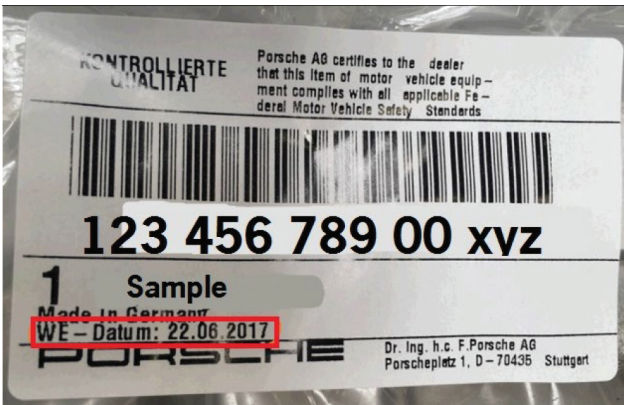

Parts Information

D654

13

Parts Withdrawal - Glass Roof (9J0877069EY/ 9J0877069DY)

Replaces all previous bulletin bearing this number.

Attention: Porsche Parts Managers/Parts Personnel

Porsche Cars North America requests return of the following part(s) to PCNA if in stock at your dealership:

Part Number	Description	Instructions
9J0877069EY	Glass Roof	All parts before WE Date 01.11.2023
9J0877069DY	Glass Roof	All parts before WE Date 01.11.2023

To avoid restocking charges and receive full credit, follow these steps:

- Please enter a return in PPL by Tuesday, November 14, 2023.
- Please use **GR13D654** as a purchase order number.
- Parts returned to PCNA without a return delivery note will be sent back to the dealer at dealer's expense.
- Return requests received after the specified return date **will not be processed** and the parts will not be accepted for return. Parts will be coded non-returnable from that date on.
- These parts must be physically returned by close of business day on **Tuesday, November 21, 2023**, to your facing PDC.

Thank you for your cooperation in this matter.

Porsche Cars North America