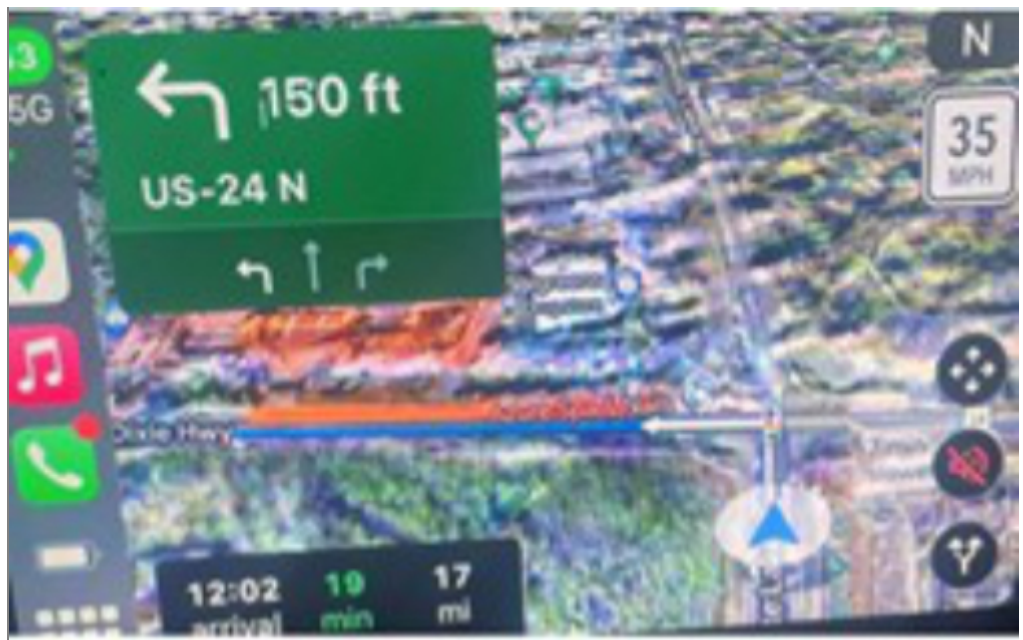

Involved Region or Country	North America
Additional Options (RPO)	IOR
Condition	<p>Customers may notice at random times that their Apple CarPlay navigation apps may look distorted or not complete.</p> <p>See Photos below of potential examples but not limited to:</p> <p><b>Note: Has been seen with Google maps satellite view</b></p> 

Cause

Engineering is aware of the distorted display view issue in Apple CarPlay Navigation Apps

Correction:

There is no fix at the present time.

To potentially mitigate the issue, customers can try to back out of the screen and cycle through a different app to come back to the screen and the issue may resolve itself for an undetermined period of time.