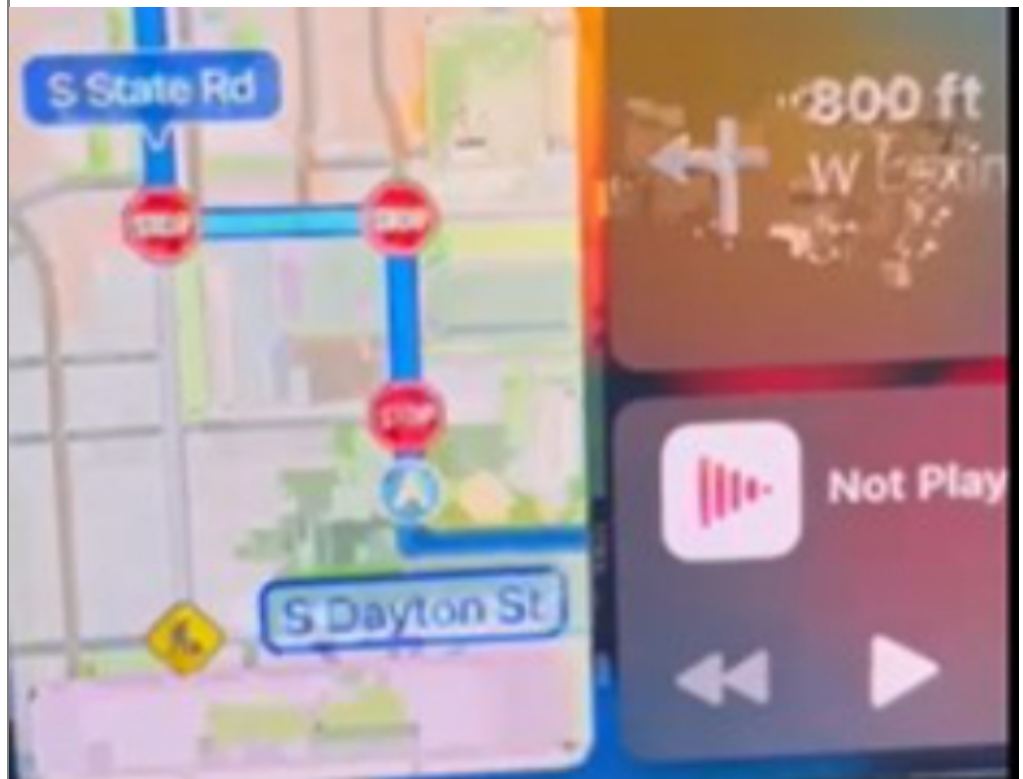

Involved Region or Country	North America
Additional Options (RPO)	IOR
Condition	<p>Customers may notice at random times that their Apple CarPlay navigation apps may look distorted or not complete.</p> <p>See Photos below of potential examples but not limited to:</p> <p><b>Note: Has been seen with Google maps satellite view</b></p> 

Cause

Engineering is aware of the distorted display view issue in Apple CarPlay Navigation Apps

Correction:

There is no fix at the present time.

To potentially mitigate the issue, customers can try to back out of the screen and cycle through a different app to come back to the screen and the issue may resolve itself for an undetermined period of time.