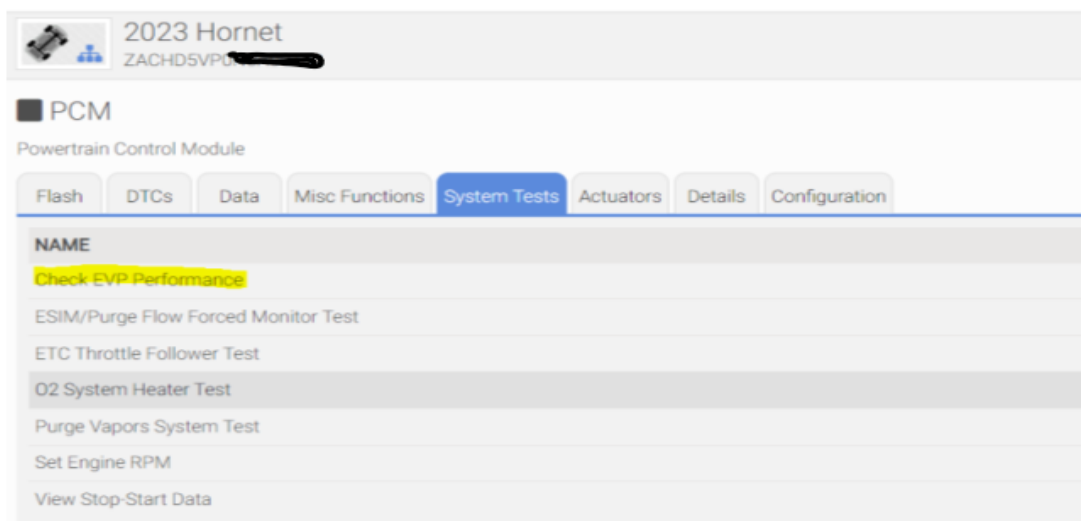

STAR ONLINE PUBLICATION

Case Number: S2305000003

Release Date: August 2023

Symptom/Vehicle Issue: P0258B Electric Vacuum Pump (EVP) Performance Diagnostic Trouble Code (DTC)

Discussion: WiTECH has added a new routine to aid in EVP diagnosis. Use this routine in addition to DTC diagnostics and service publications that apply. The routine to test the vacuum pump is in the PCM. Navigate to the System Tests tab. Select “Check EVP Performance” (Fig 1). Follow the on-screen directions to complete the test.

Fig 1.
Check EVP Performance routine location.

This document does not authorize warranty repairs. This communication documents a record of past experiences. STAR Online does not provide any conclusions about what is wrong with the vehicle. Rather, it captures all previous cases known that appear to be similar or related to the vehicle symptom / condition. You are the expert, and you are responsible for deciding on the appropriate course of action.