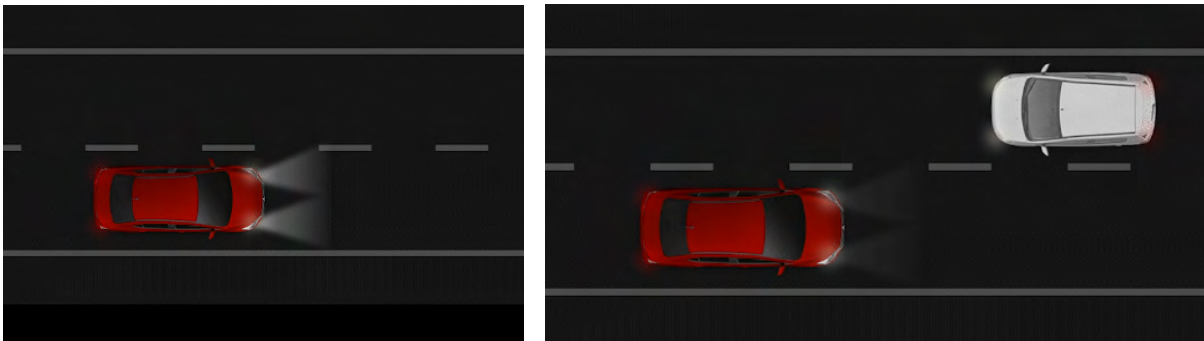

Automatic High Beam

Mirage G4 SE models will detect when other vehicles are approaching or ahead of you and will automatically dim the headlights to reduce glare for other drivers.