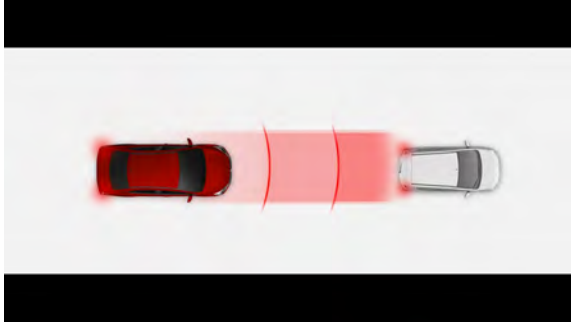

SAFETY

Forward Collision Mitigation (FCM)

All 2024 Mirage G4 models have Forward Collision Mitigation (FCM). If a car or pedestrian is in front of you and the brakes are not applied and the risk of collision is imminent, Forward Collision Mitigation will automatically attempt to employ the brakes.