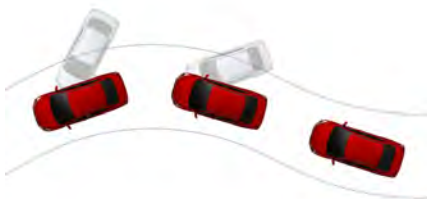

Active Stability Control (ASC)

Active Stability Control helps keep the vehicle driving in a straight line on slippery roads and in challenging weather.

The Adaptive Stability Control system is not a collision avoidance system or an automatic driving system. It is designed to use only limited braking and is never a substitute for safe and careful driving and should not be solely relied upon.