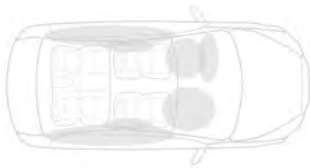

Automatic High Beam

Mirage G4 SE models will detect when other vehicles are approaching or ahead of you and will automatically dim the headlights to reduce glare for other drivers.

Rear-View Camera System

The 2024 Mirage G4's rear-view camera system provides eyes on all sides of the vehicle so that drivers can park and confidently back out of tight spots.

7 Airbag Safety System

The 2024 Mirage G4 has six standard airbags, including front, front seat mounted, and side curtain airbags. A seventh airbag is located underneath the driver's side dashboard to provide more protection. Airbags are part of a Supplemental Restraint System (SRS). To decrease the risk of injury from a deploying airbag, always wear a seat belt, sit upright in the middle of the seat and do not lean against the door. Always place children 12 and under in the rear seat and use appropriate child restraints. Never place a rear facing infant restraint in the front seat. See the owner's manual and instruction provided with child restraints for additional information.